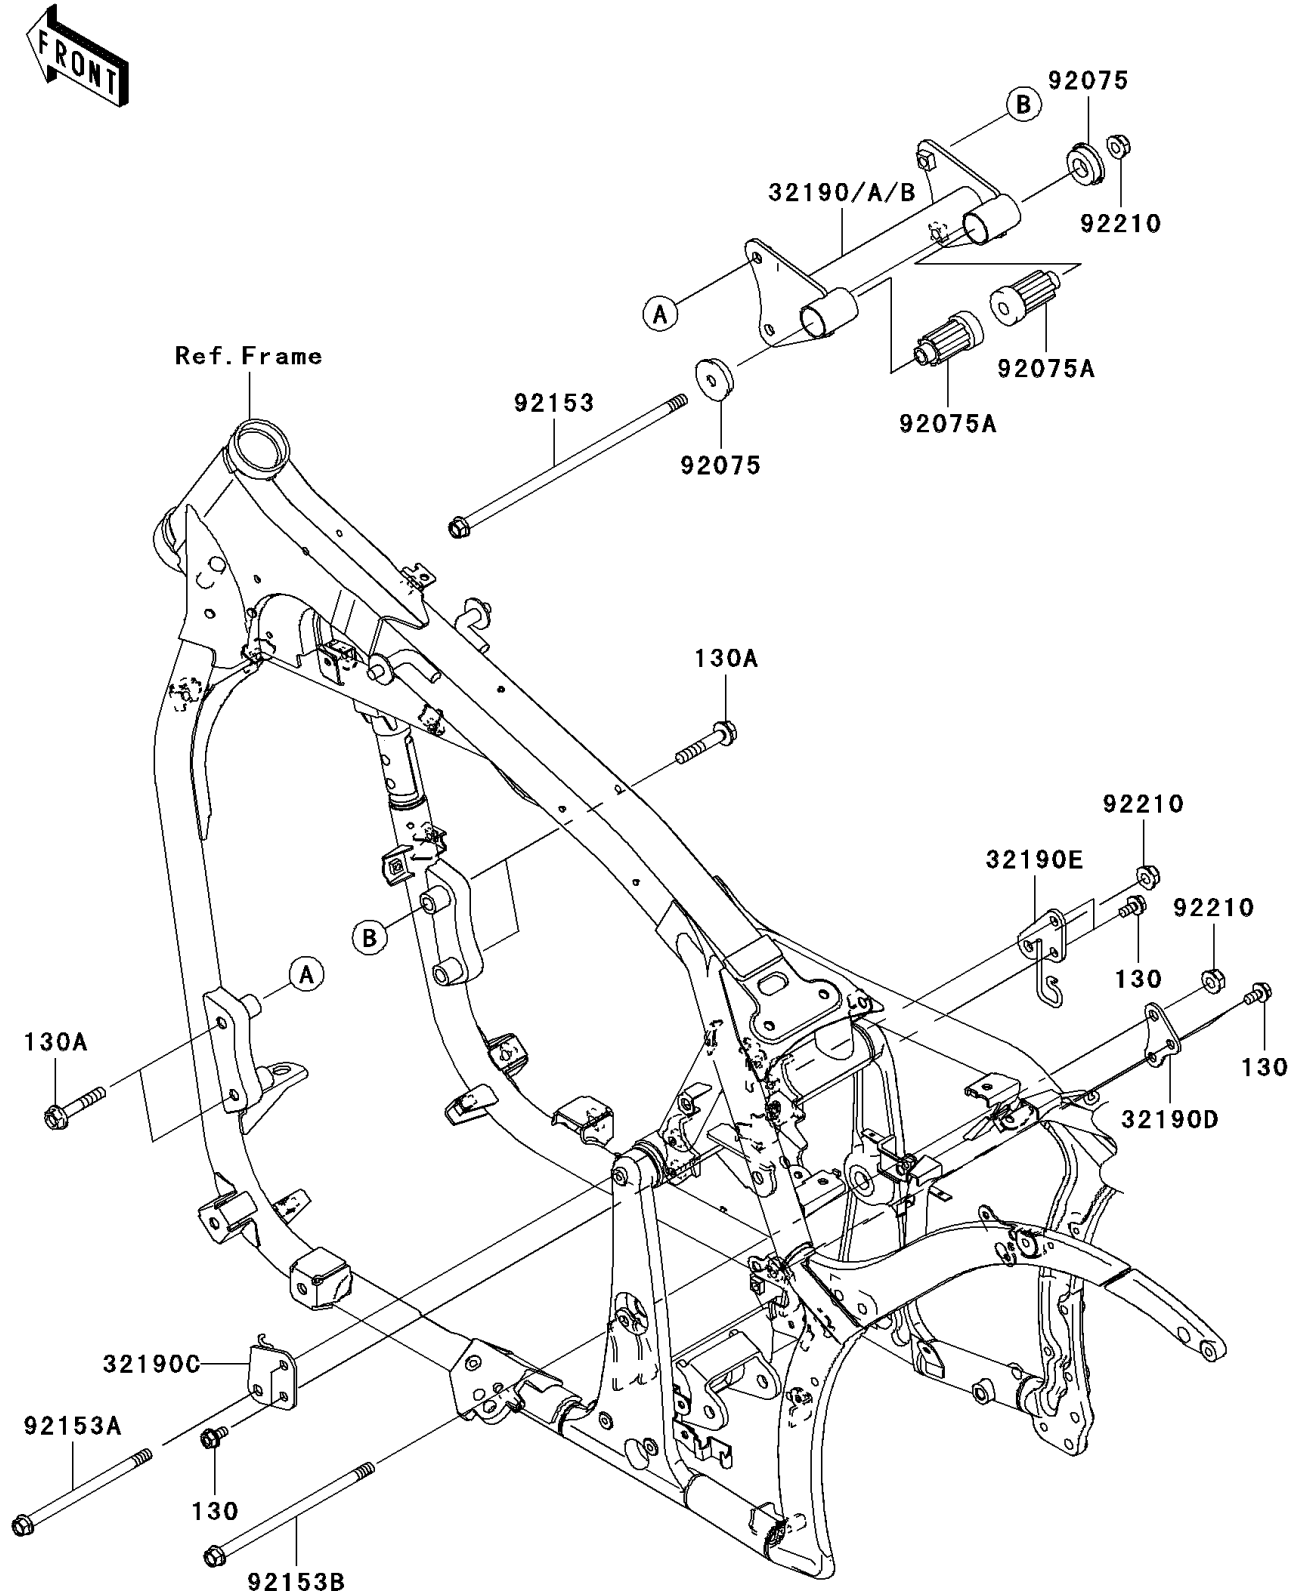

2009 Vulcan 900 Custom (European)

PARTS DIAGRAM

Engine Mount

F2122

2009 Vulcan 900 Custom (European)

PARTS LIST

Engine Mount

ITEM NAME	PART NUMBER	QUANTITY
-----------	-------------	----------
