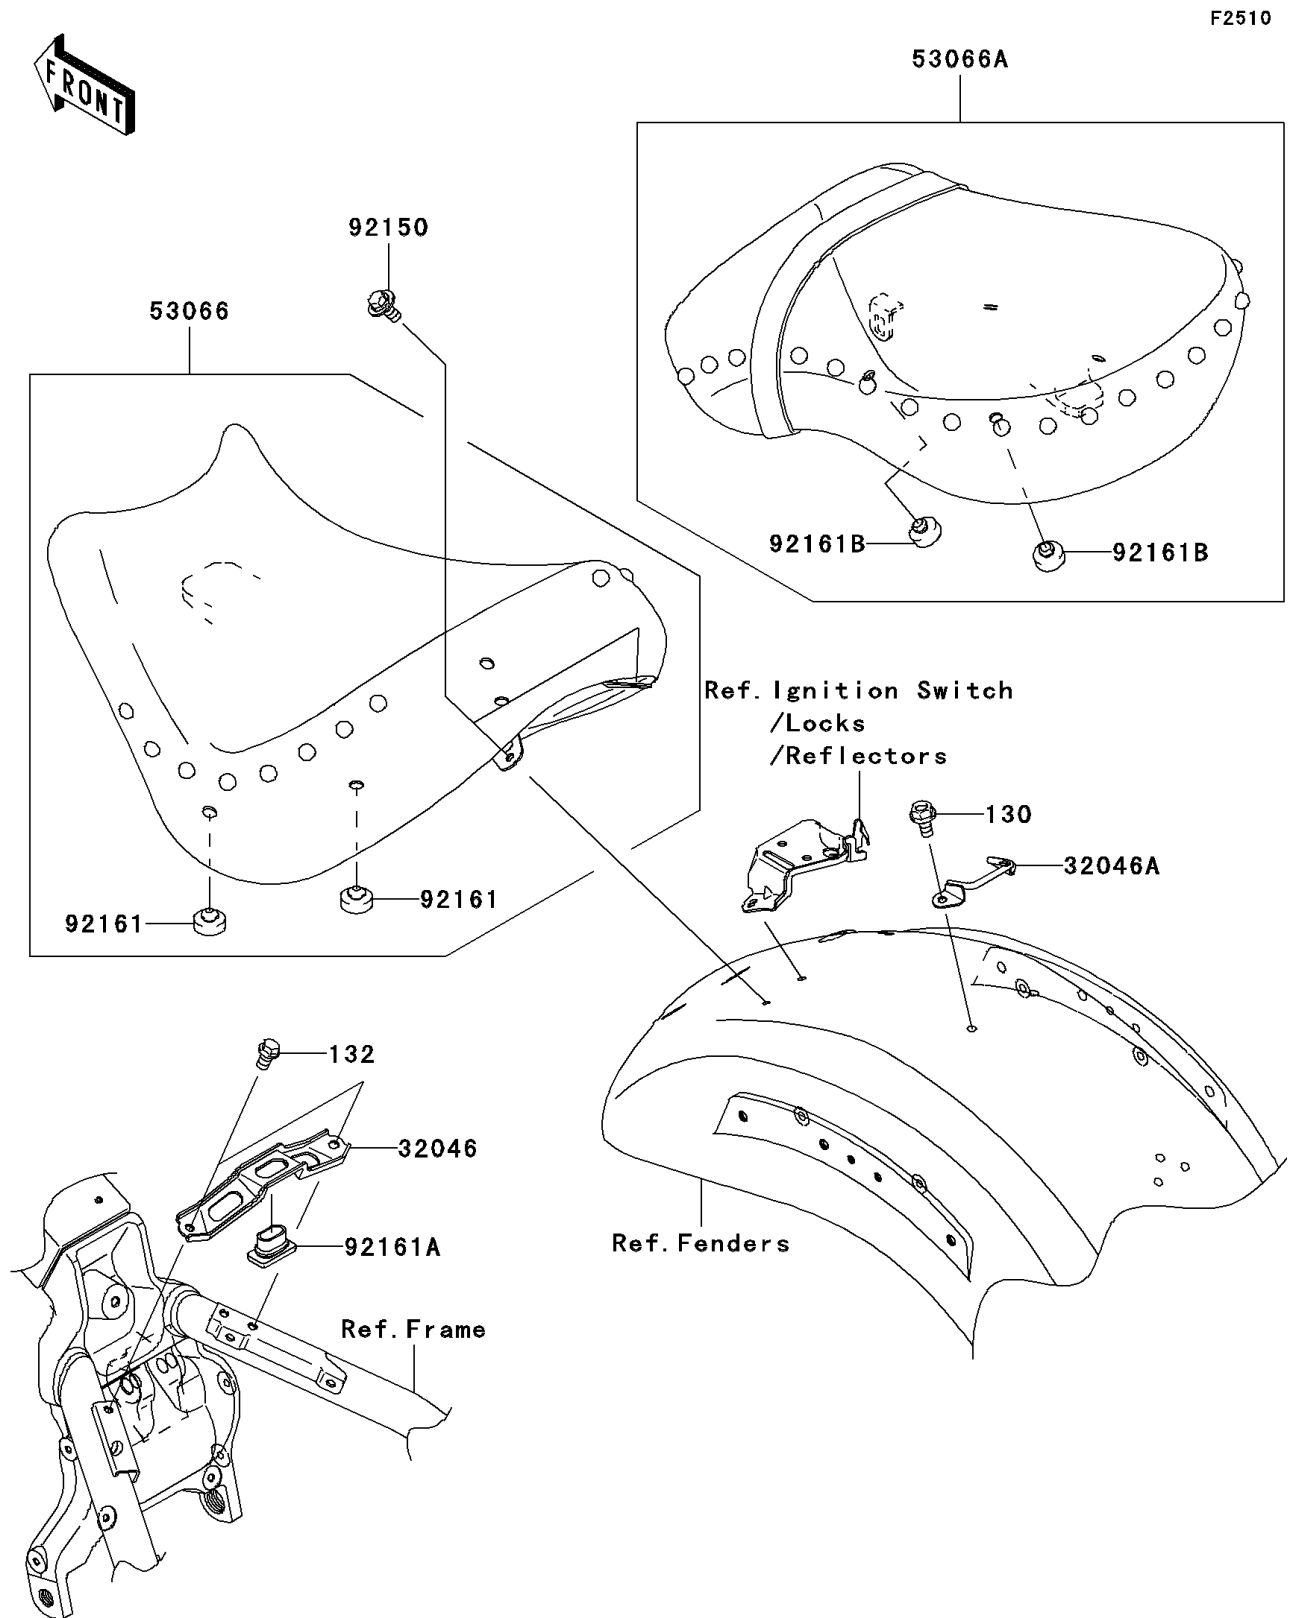

2009 Vulcan® 2000 Classic LT

PARTS DIAGRAM

Seat

2009 Vulcan[®] 2000 Classic LT

PARTS LIST

Seat

ITEM NAME	PART NUMBER	QUANTITY
-----------	-------------	----------
