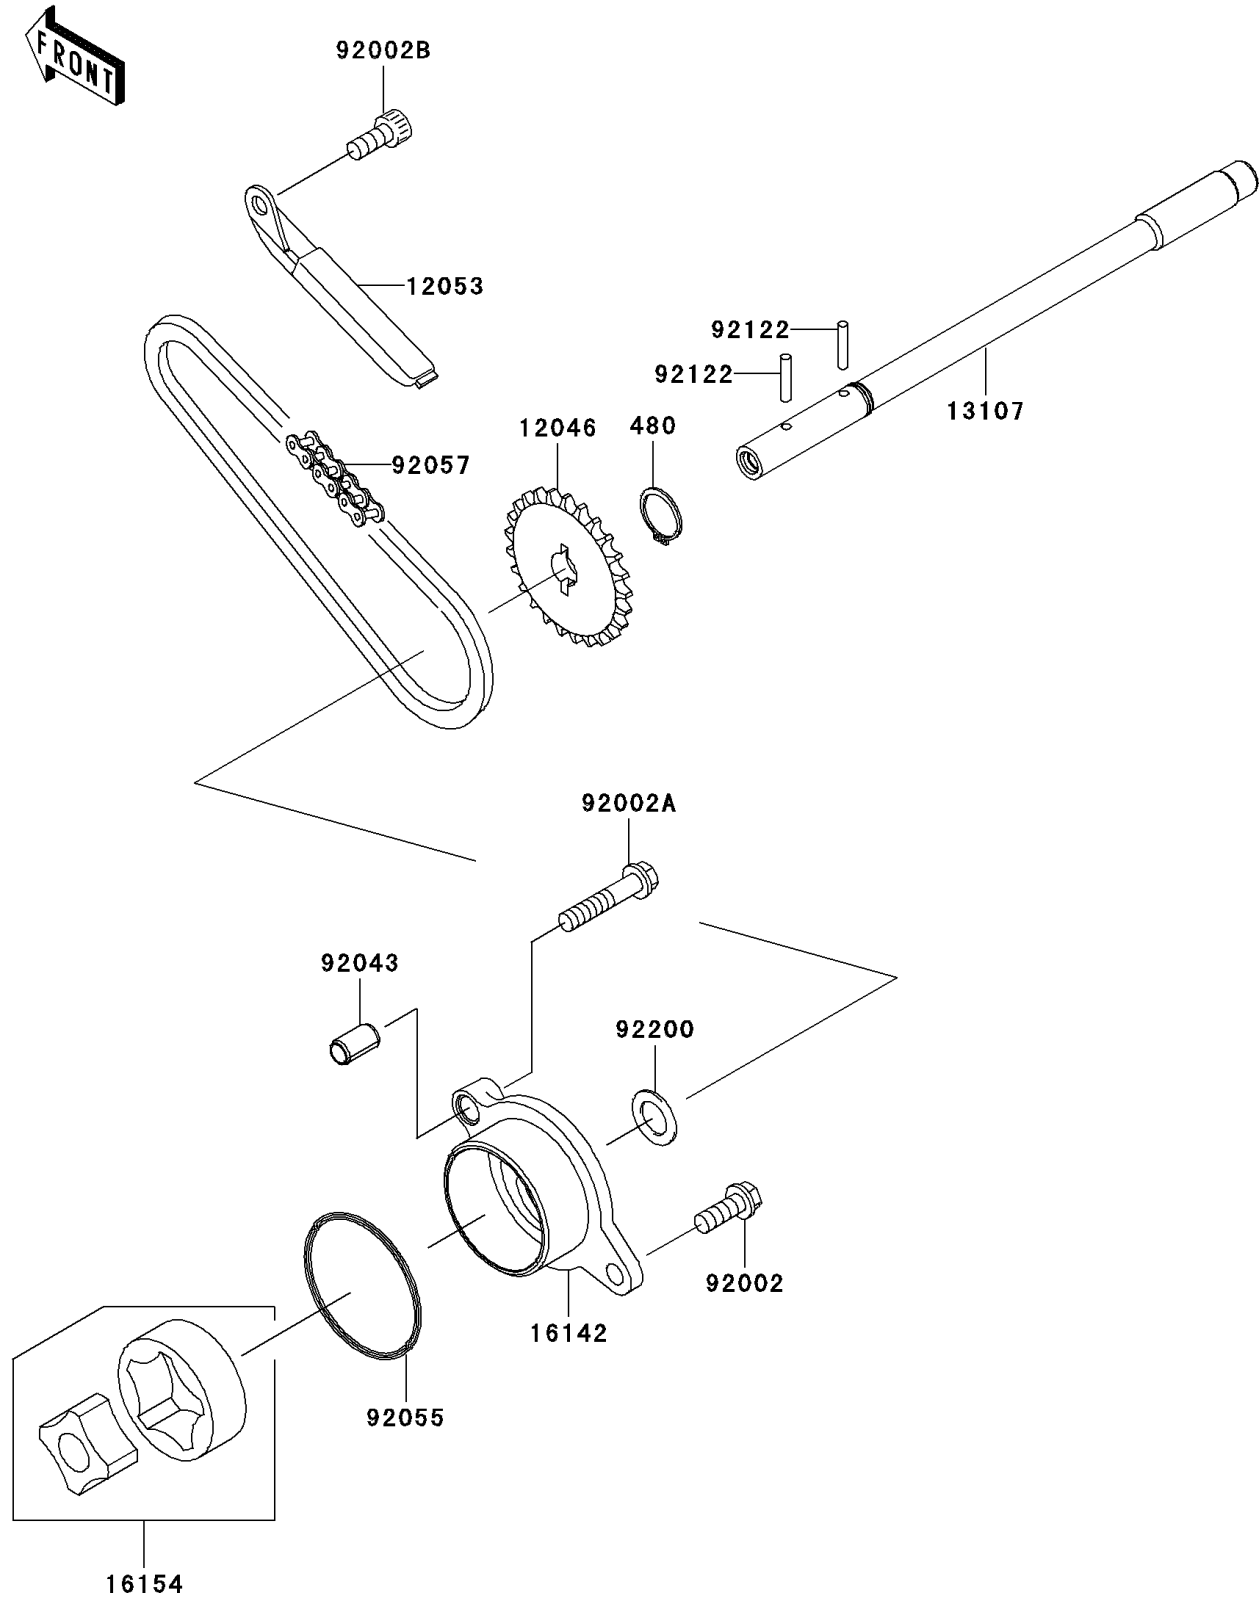

2009 Vulcan 900 Custom (European)

PARTS DIAGRAM

Oil Pump

E1712

2009 Vulcan 900 Custom (European)

PARTS LIST

Oil Pump

ITEM NAME	PART NUMBER	QUANTITY
-----------	-------------	----------
