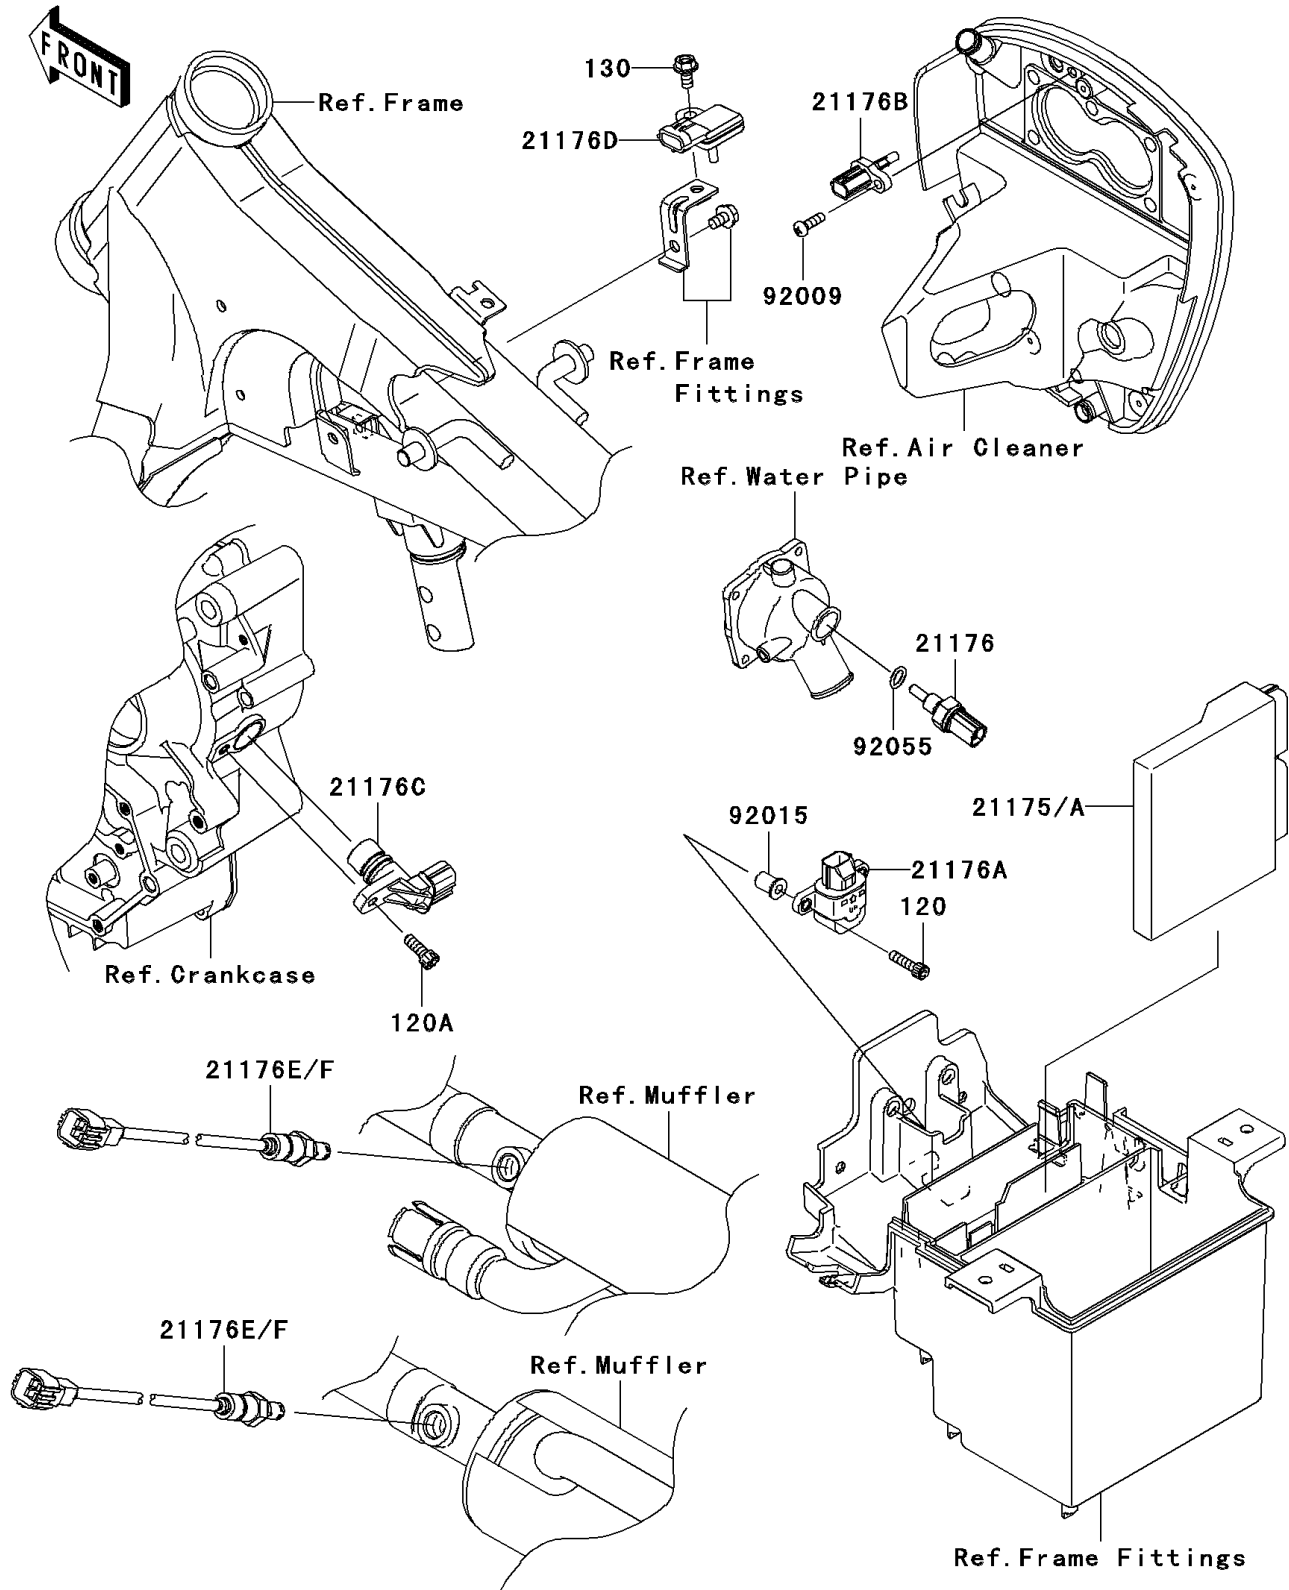

## PARTS DIAGRAM

### Fuel Injection

E1530

# 2009 Vulcan 900 Custom (European)

## PARTS LIST Fuel Injection

ITEM NAME	PART NUMBER	QUANTITY
-----------	-------------	----------

---