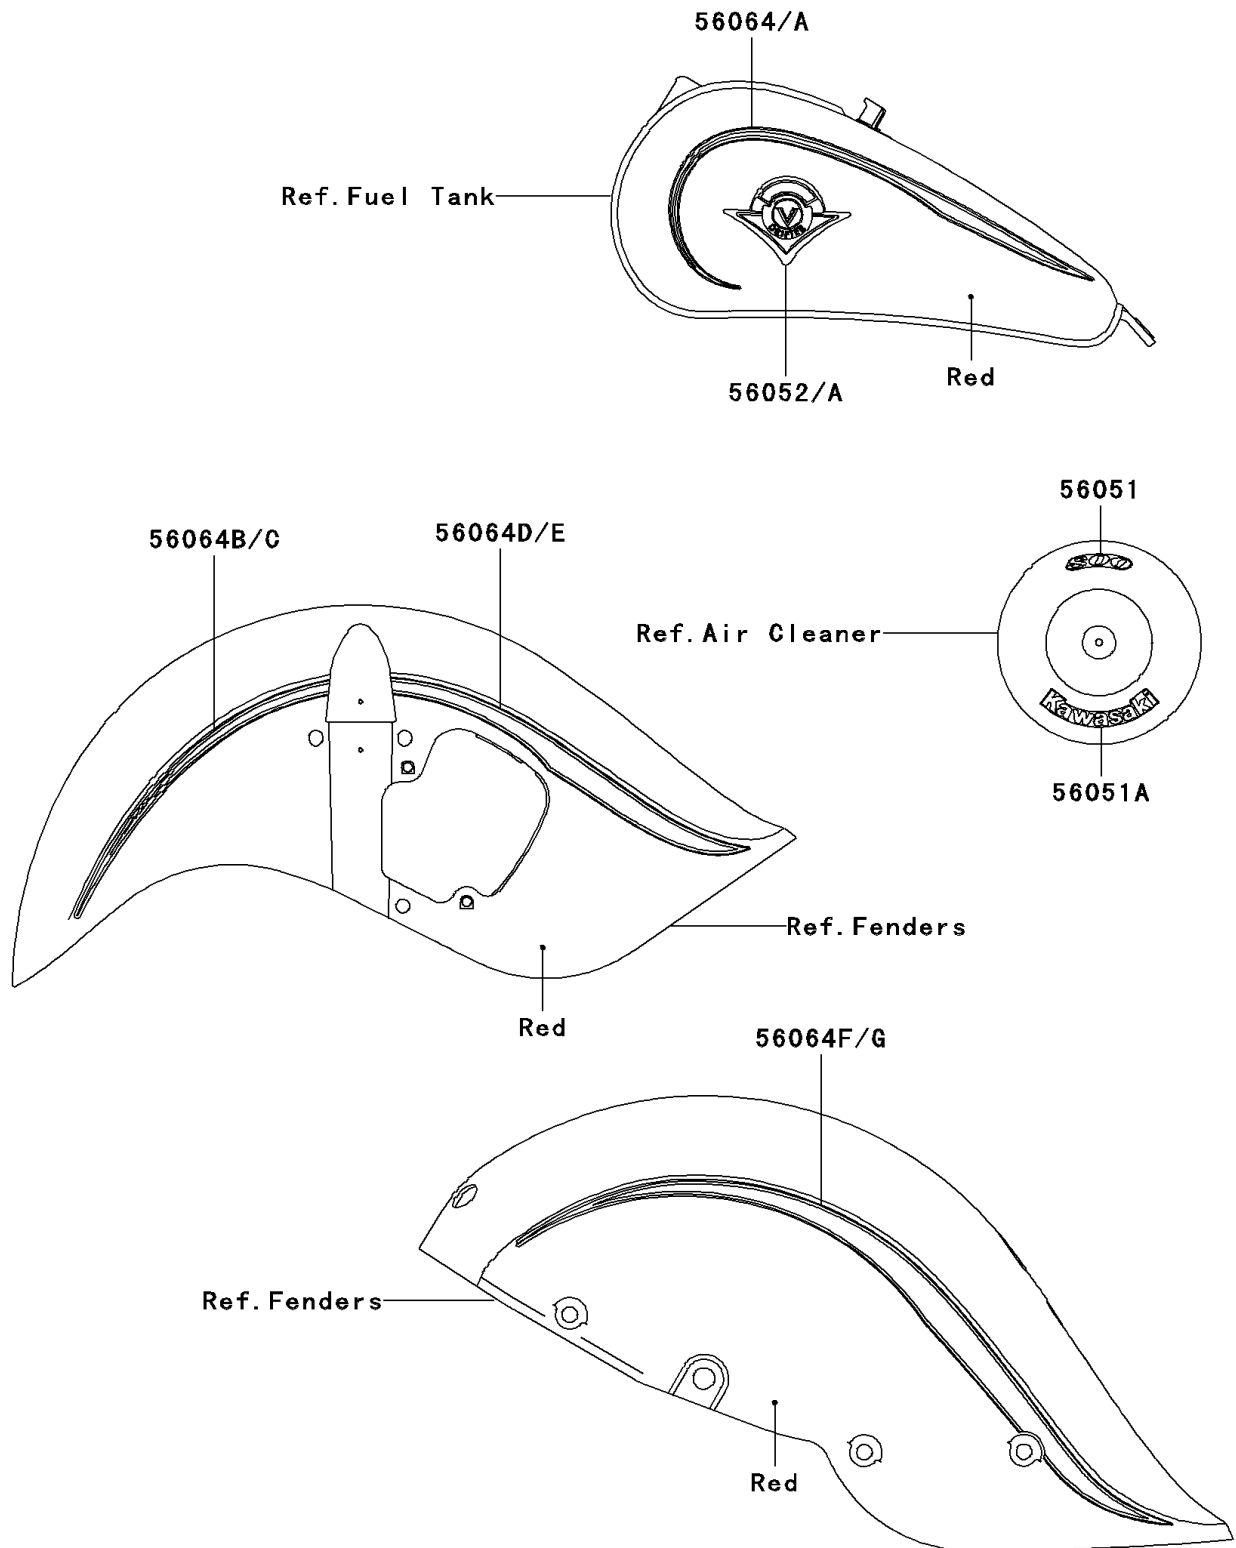

2001 Vulcan 800 Drifter

PARTS DIAGRAM

Decals(Red)(E1)

F2861

2001 Vulcan 800 Drifter

PARTS LIST

Decals(Red)(E1)

ITEM NAME

PART NUMBER

QUANTITY
