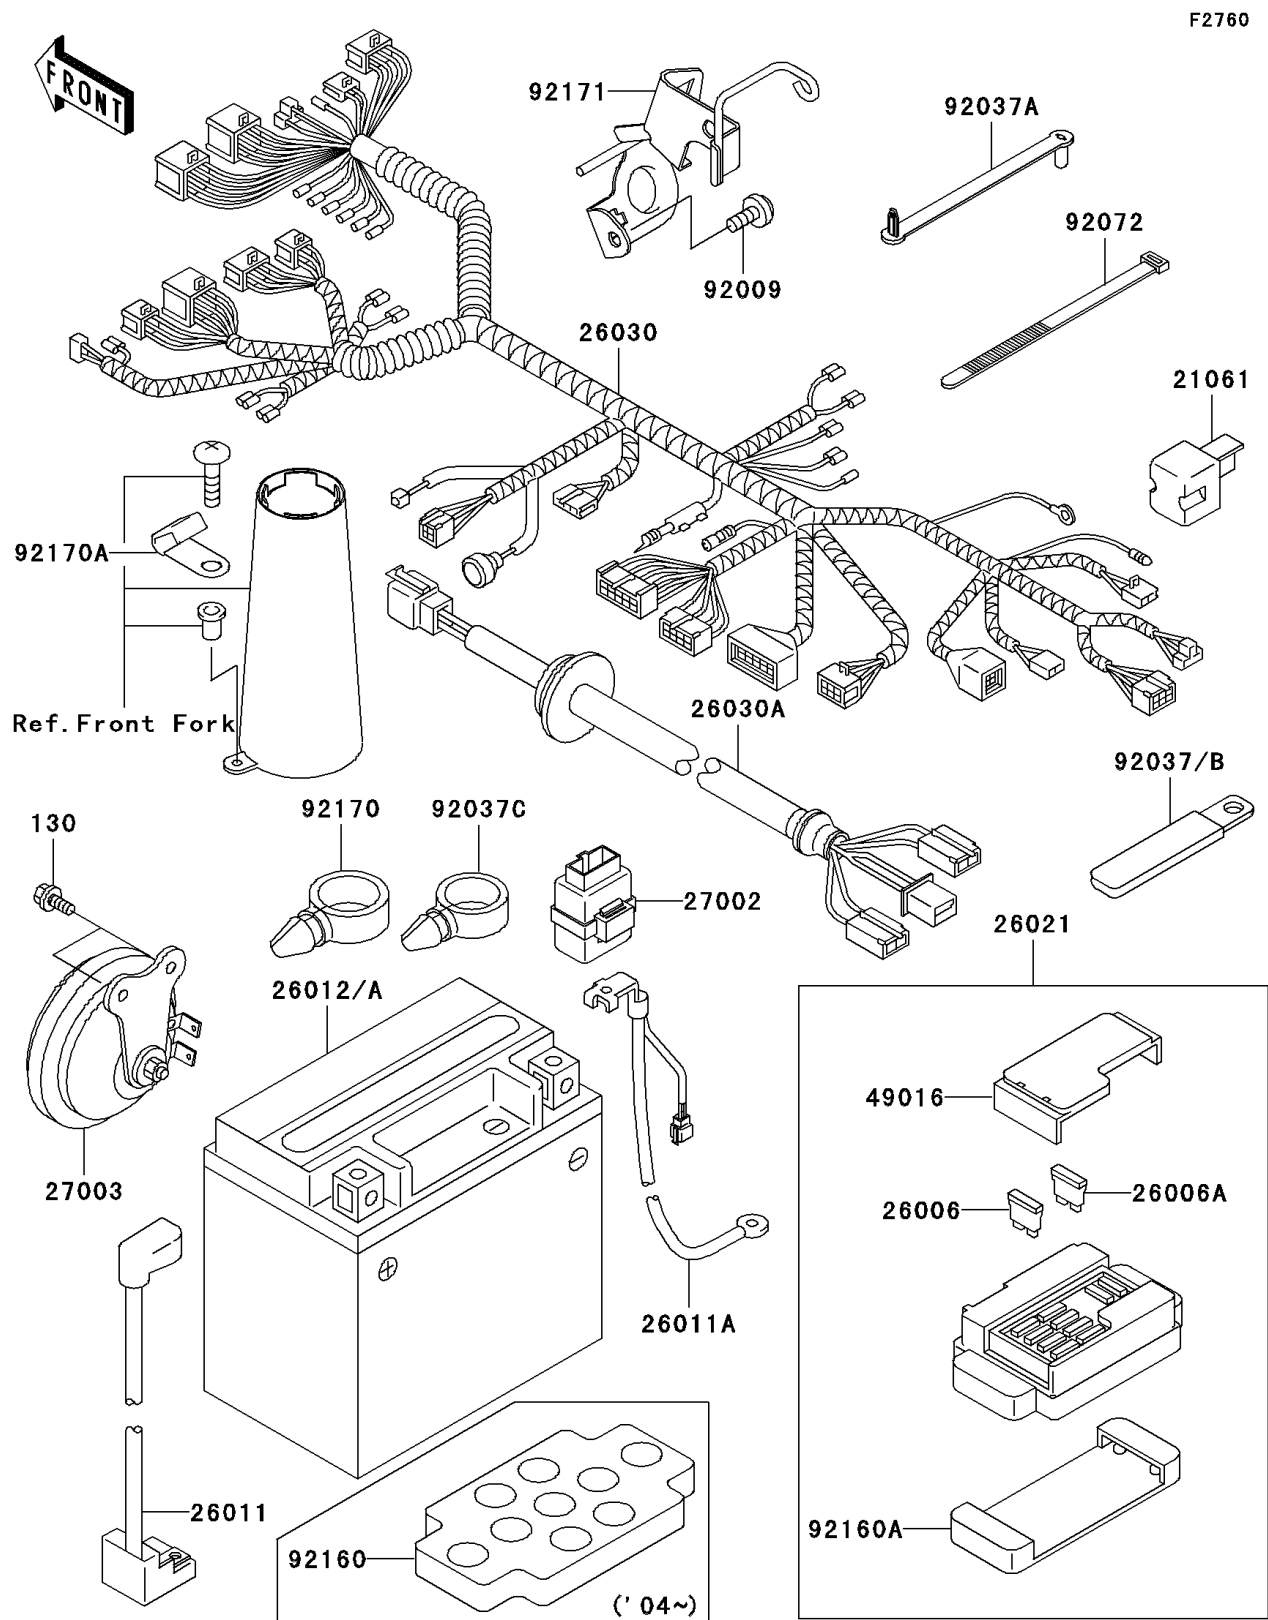

2005 Vulcan 800 Drifter

PARTS DIAGRAM

Chassis Electrical Equipment

2005 Vulcan 800 Drifter

PARTS LIST

Chassis Electrical Equipment

ITEM NAME

PART NUMBER

QUANTITY
