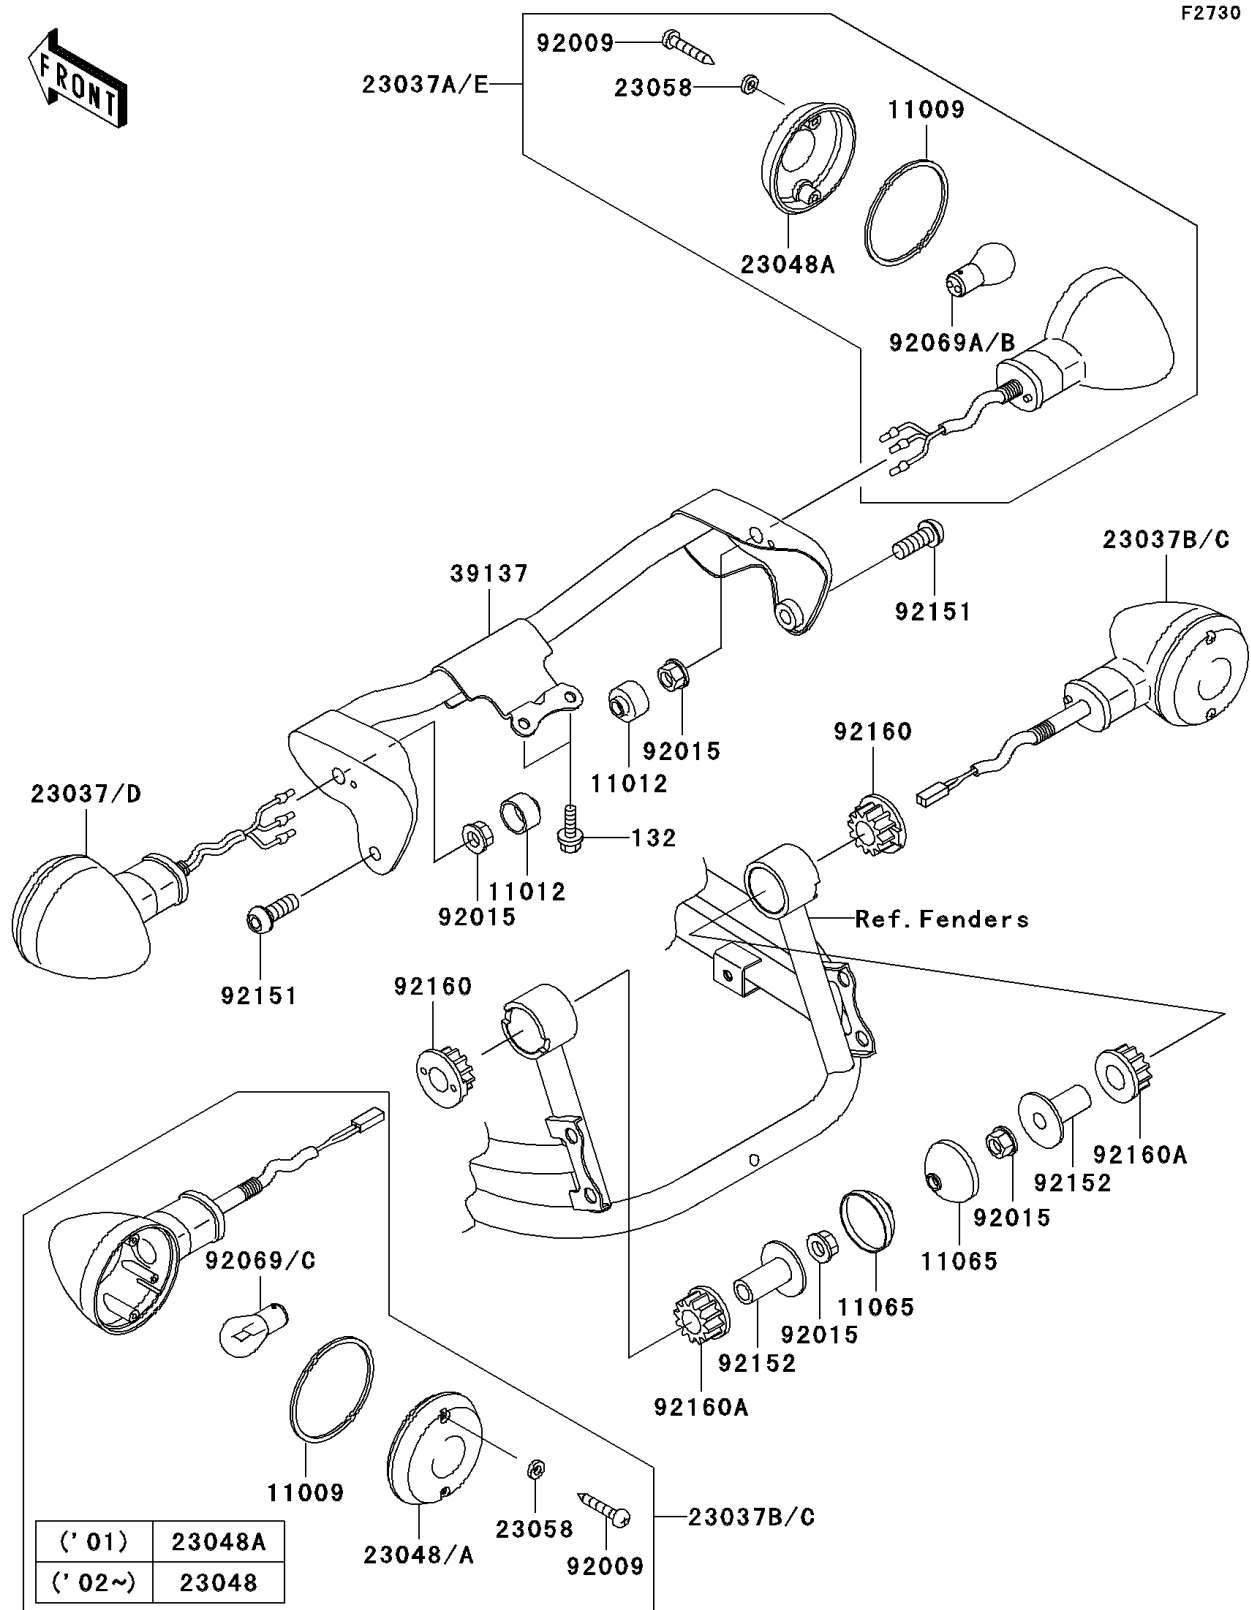

2003 Vulcan 800 Drifter

PARTS DIAGRAM

Turn Signals

2003 Vulcan 800 Drifter

PARTS LIST

Turn Signals

ITEM NAME

PART NUMBER

QUANTITY
