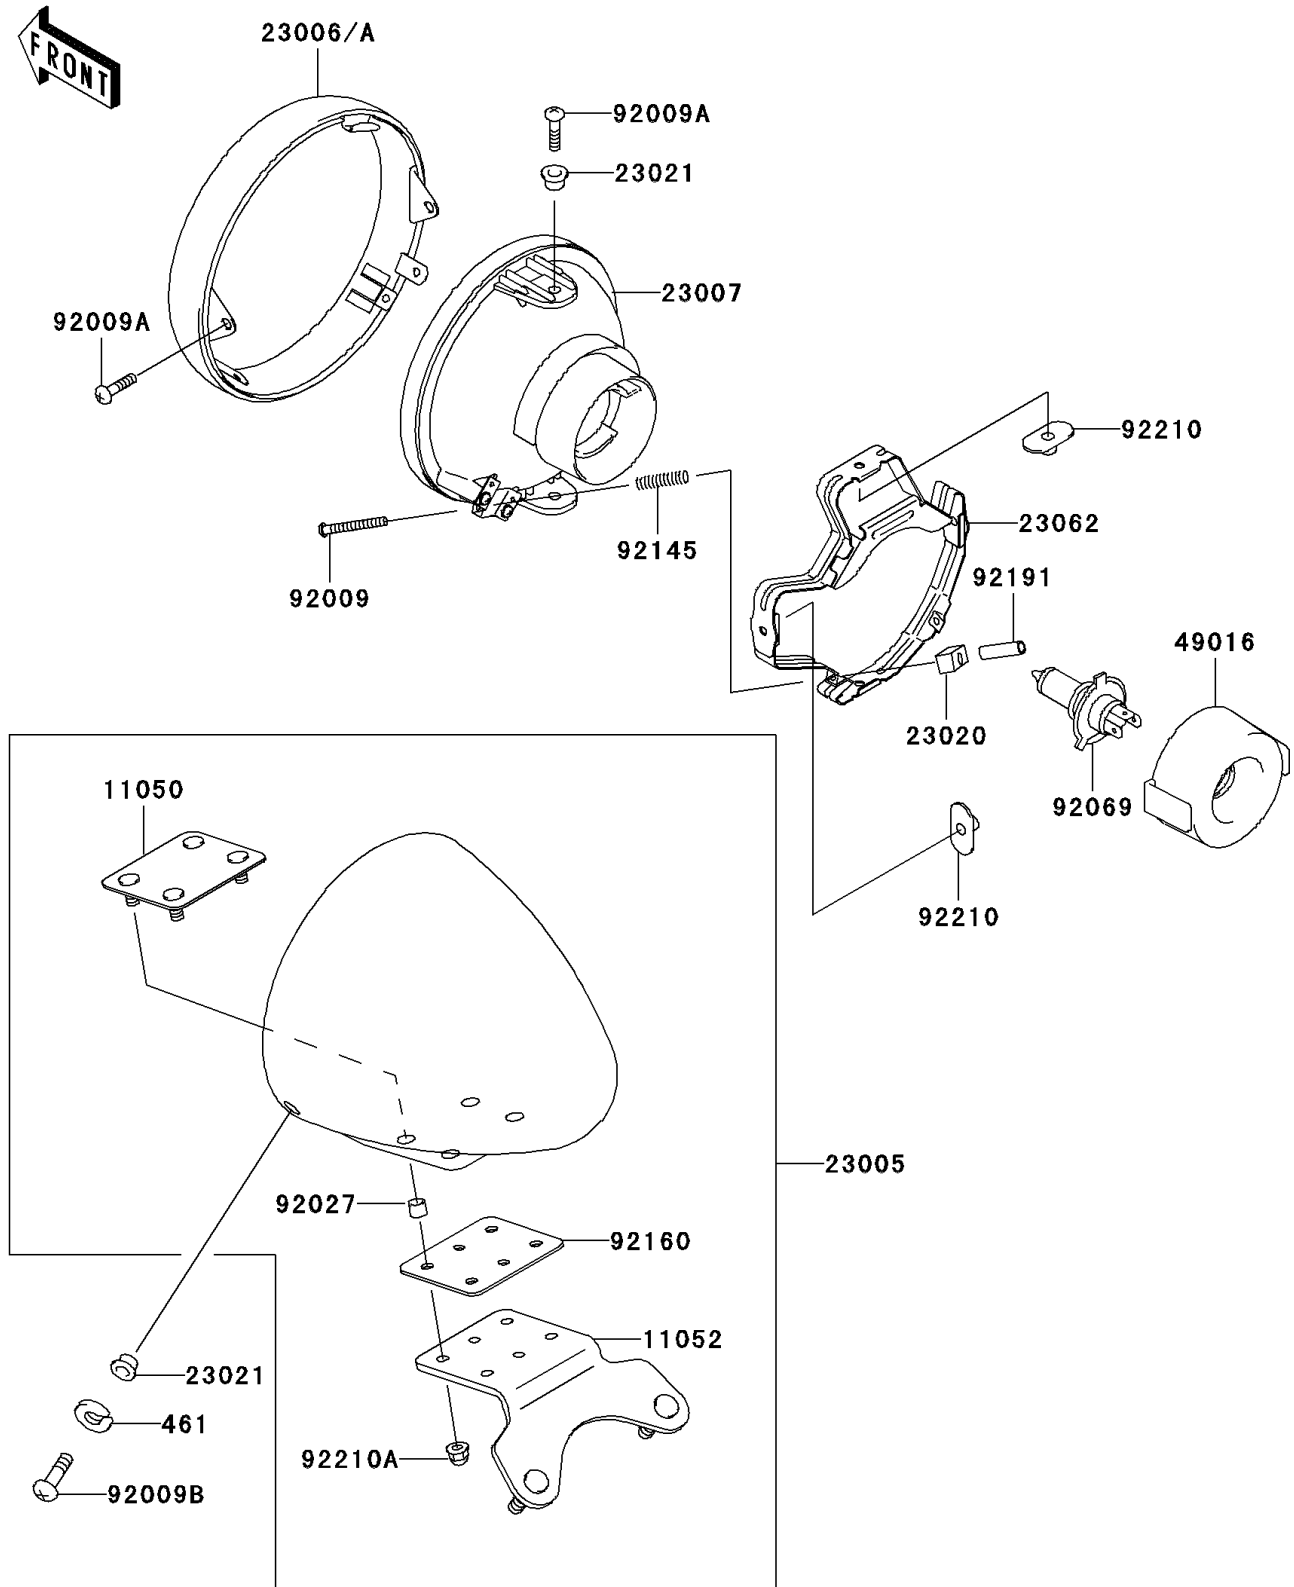

2001 Vulcan 800 Drifter

PARTS DIAGRAM

Headlight(s)

F2710

2001 Vulcan 800 Drifter

PARTS LIST

Headlight(s)

ITEM NAME

PART NUMBER

QUANTITY
