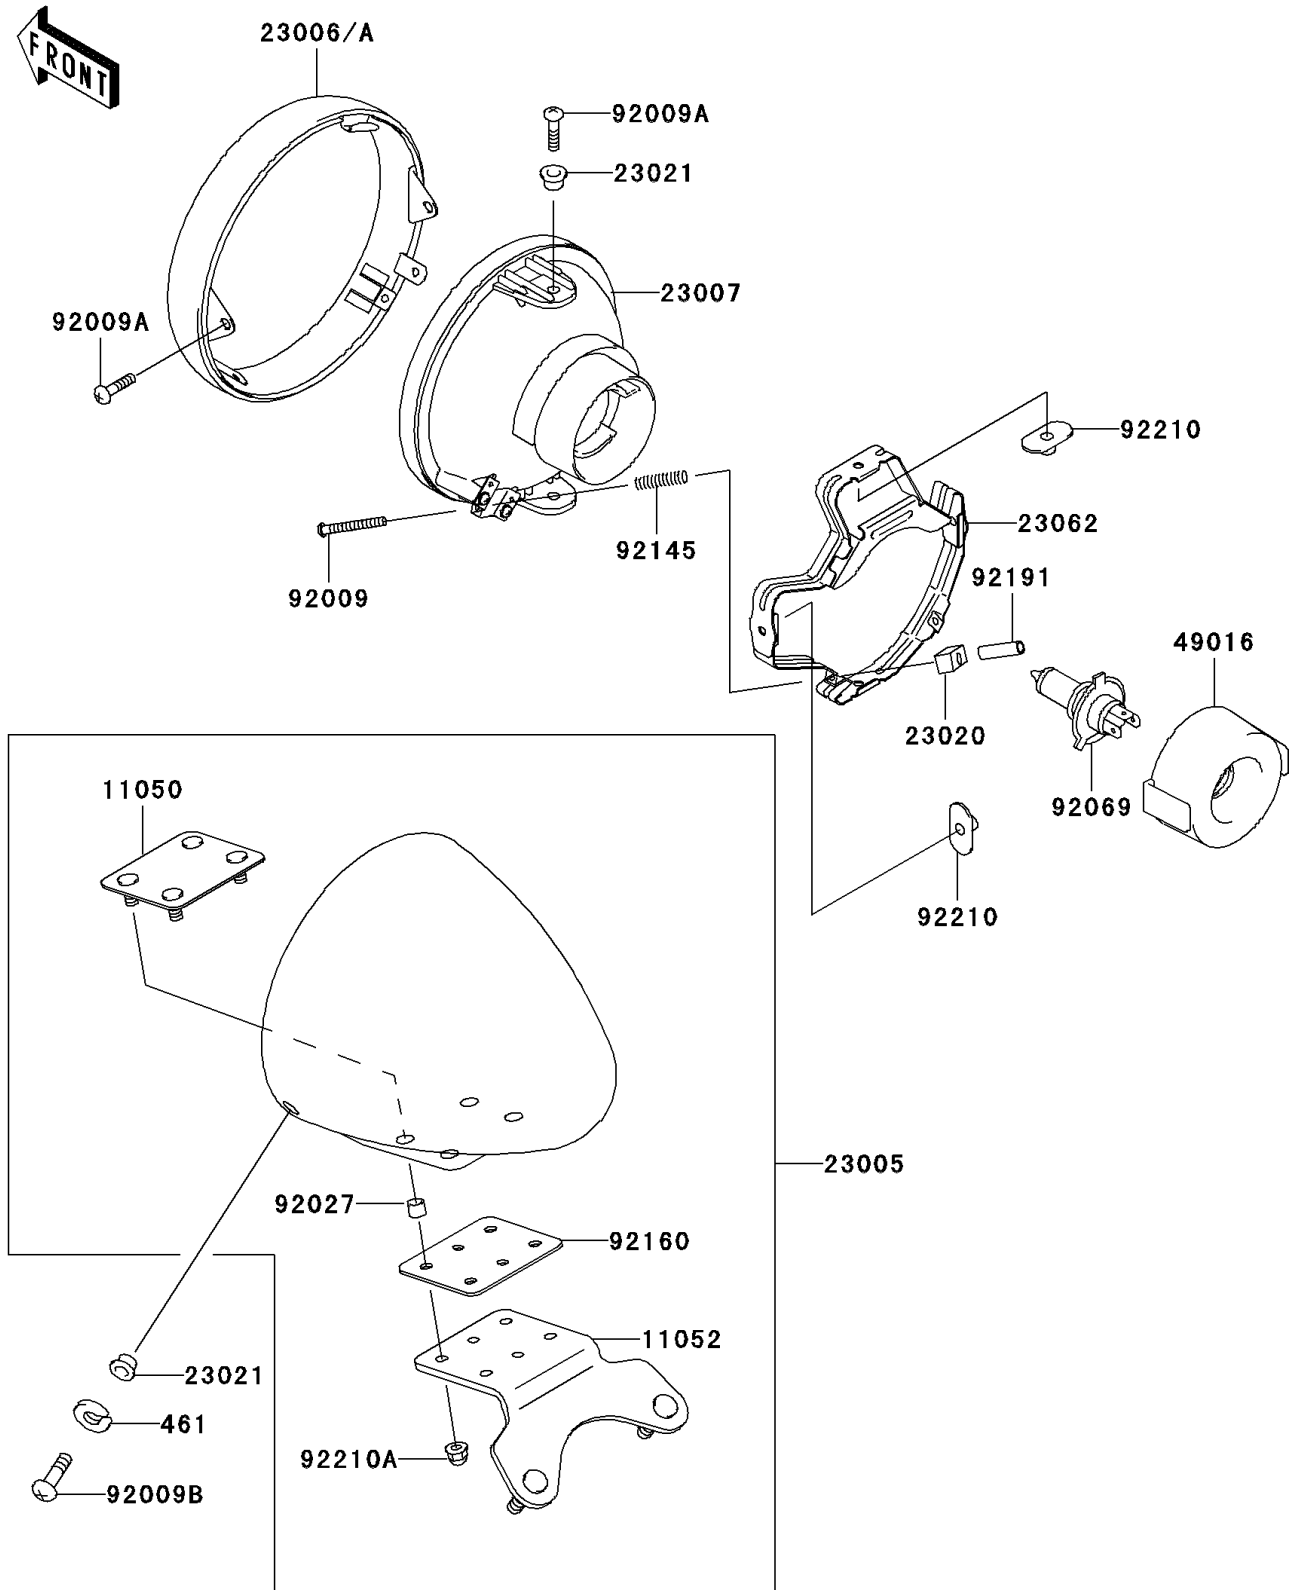

2002 Vulcan 800 Drifter

PARTS DIAGRAM

Headlight(s)

F2710

2002 Vulcan 800 Drifter

PARTS LIST

Headlight(s)

ITEM NAME

PART NUMBER

QUANTITY
