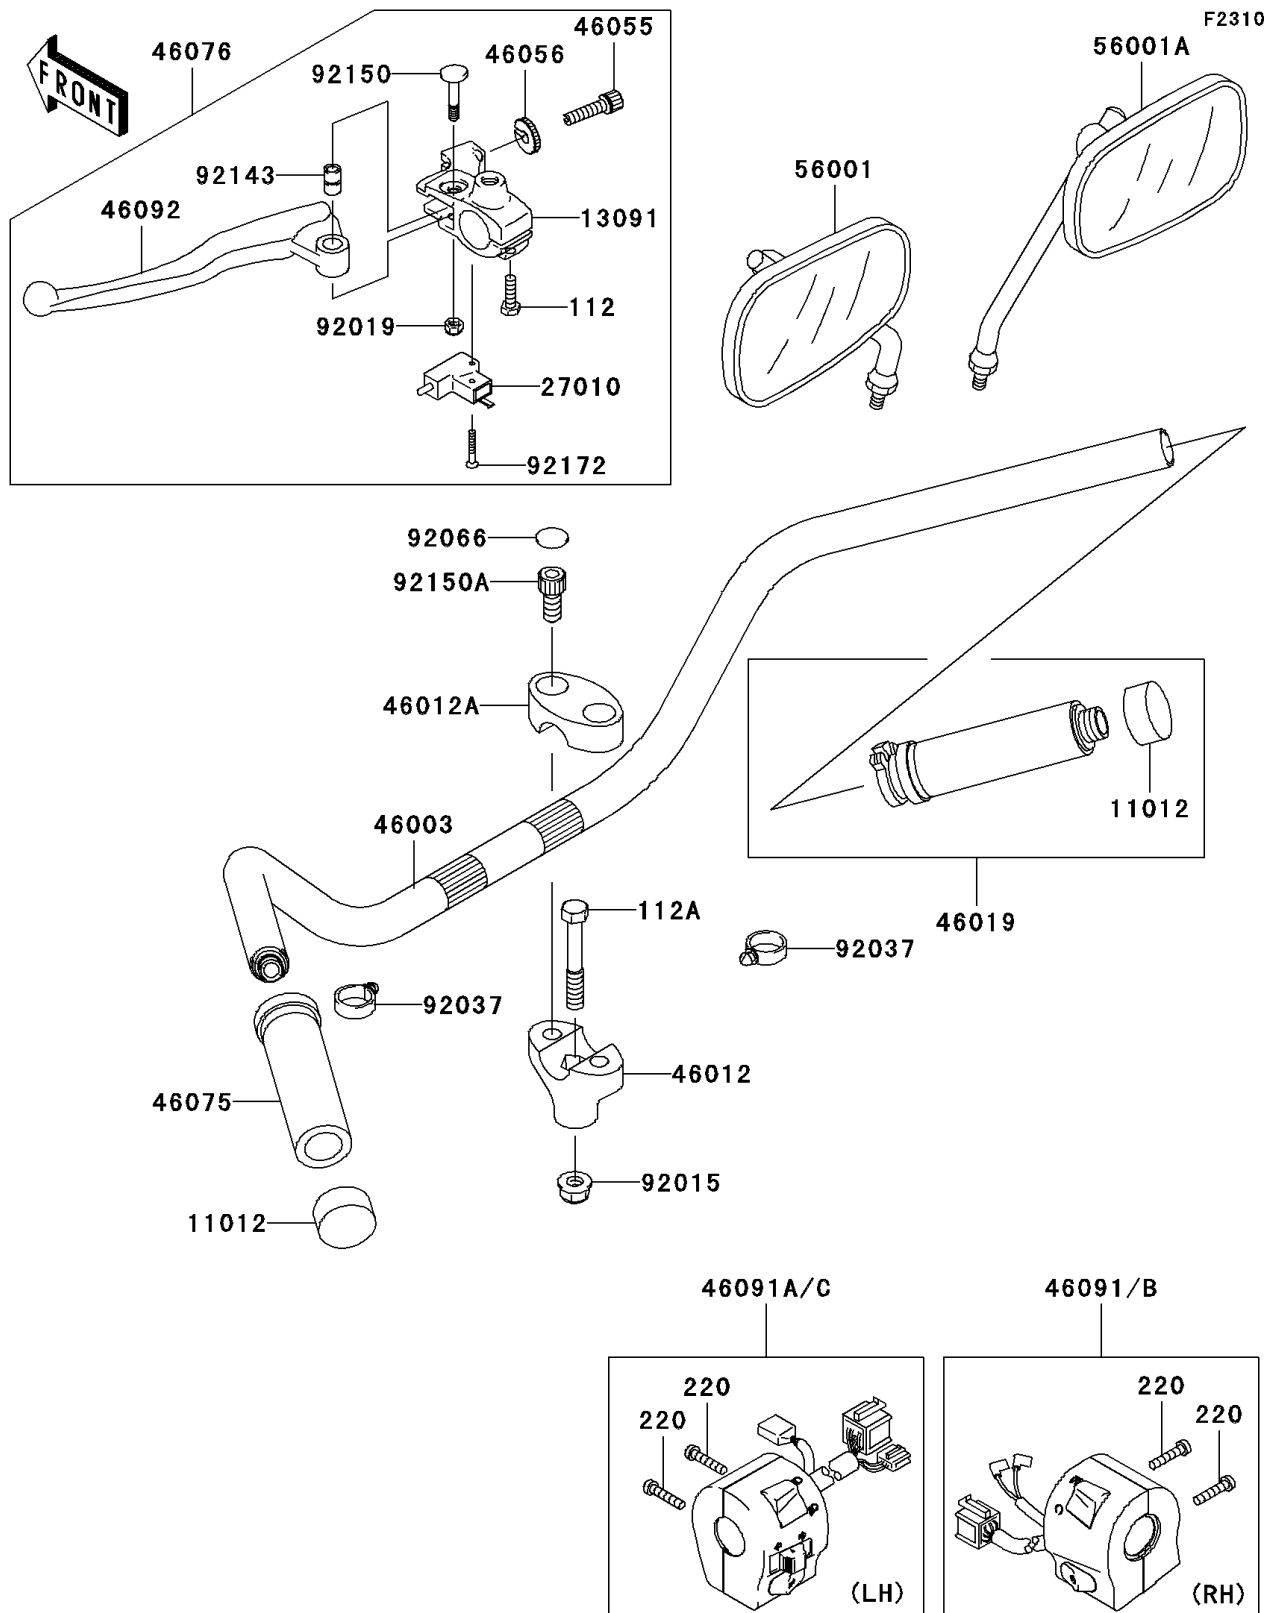

2001 Vulcan 800 Drifter

PARTS DIAGRAM

Handlebar