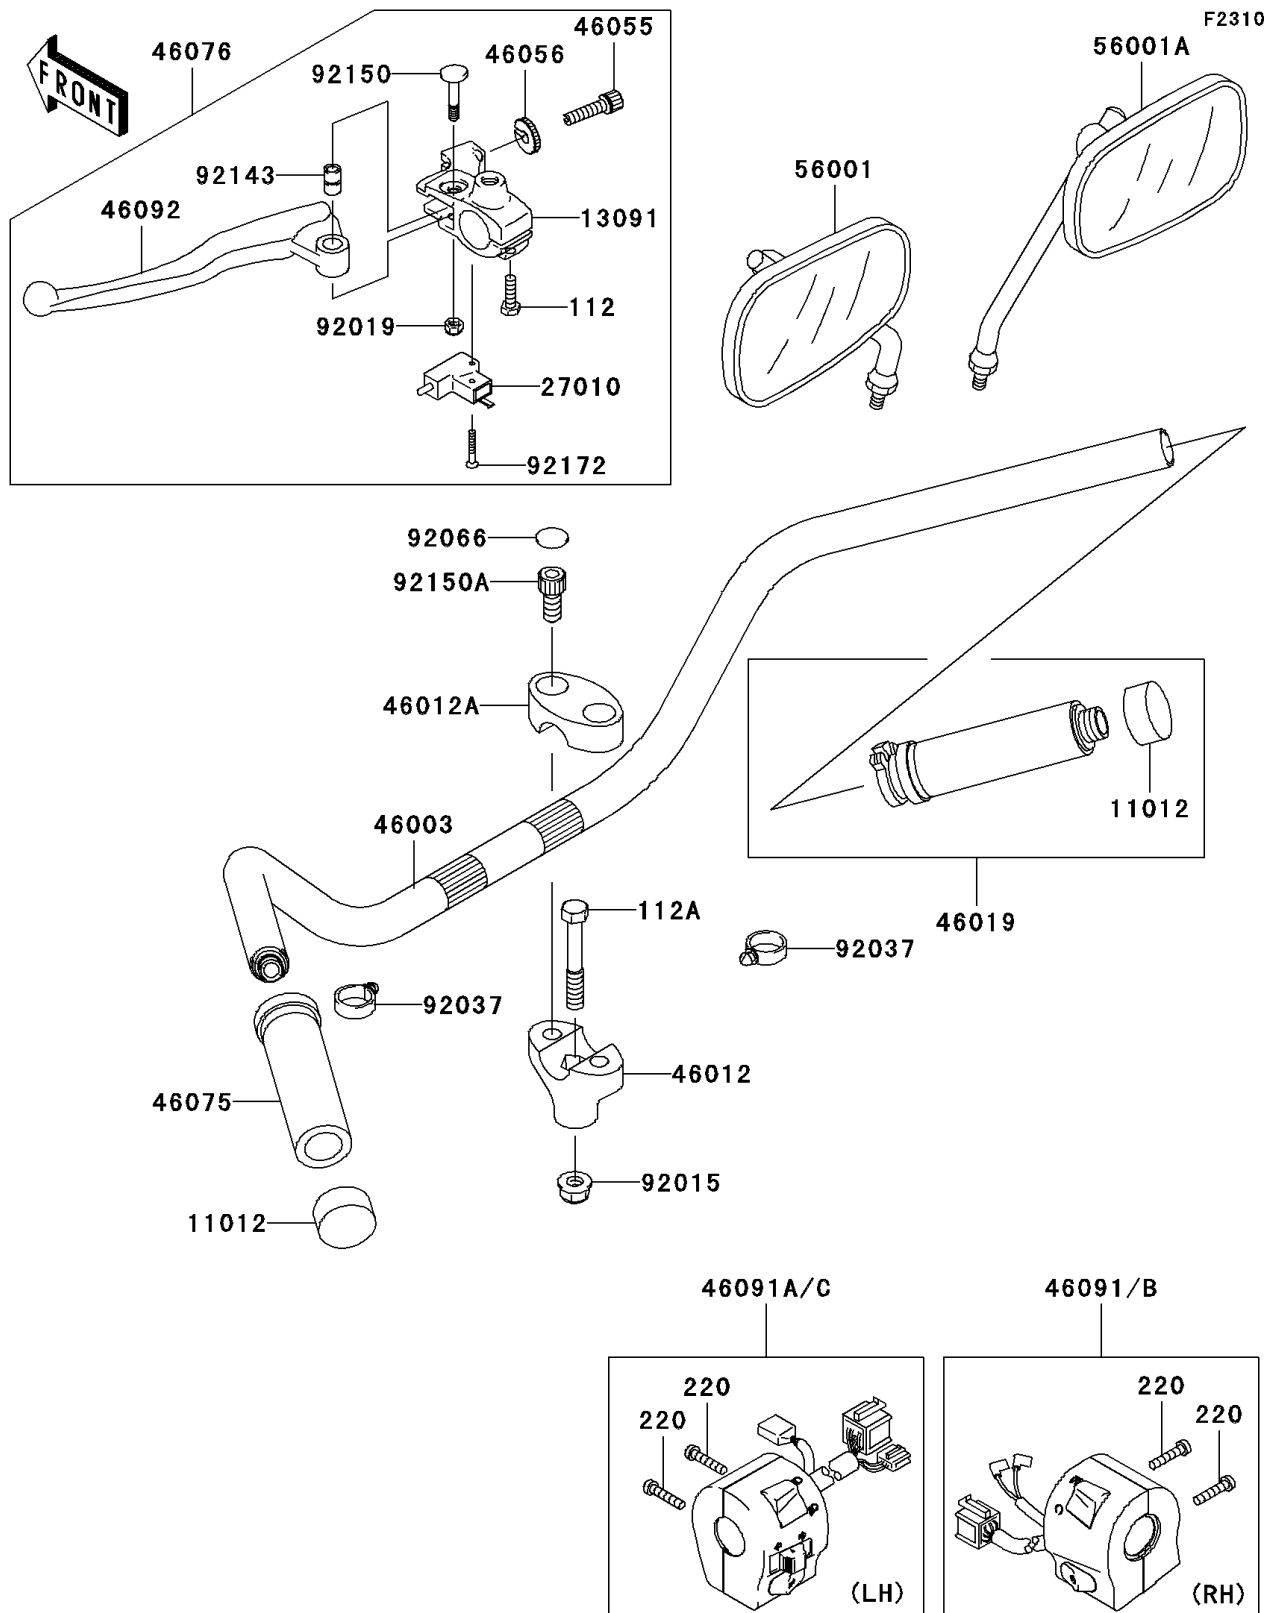

2002 Vulcan 800 Drifter

PARTS DIAGRAM

Handlebar

2002 Vulcan 800 Drifter

PARTS LIST

Handlebar

ITEM NAME

PART NUMBER

QUANTITY
