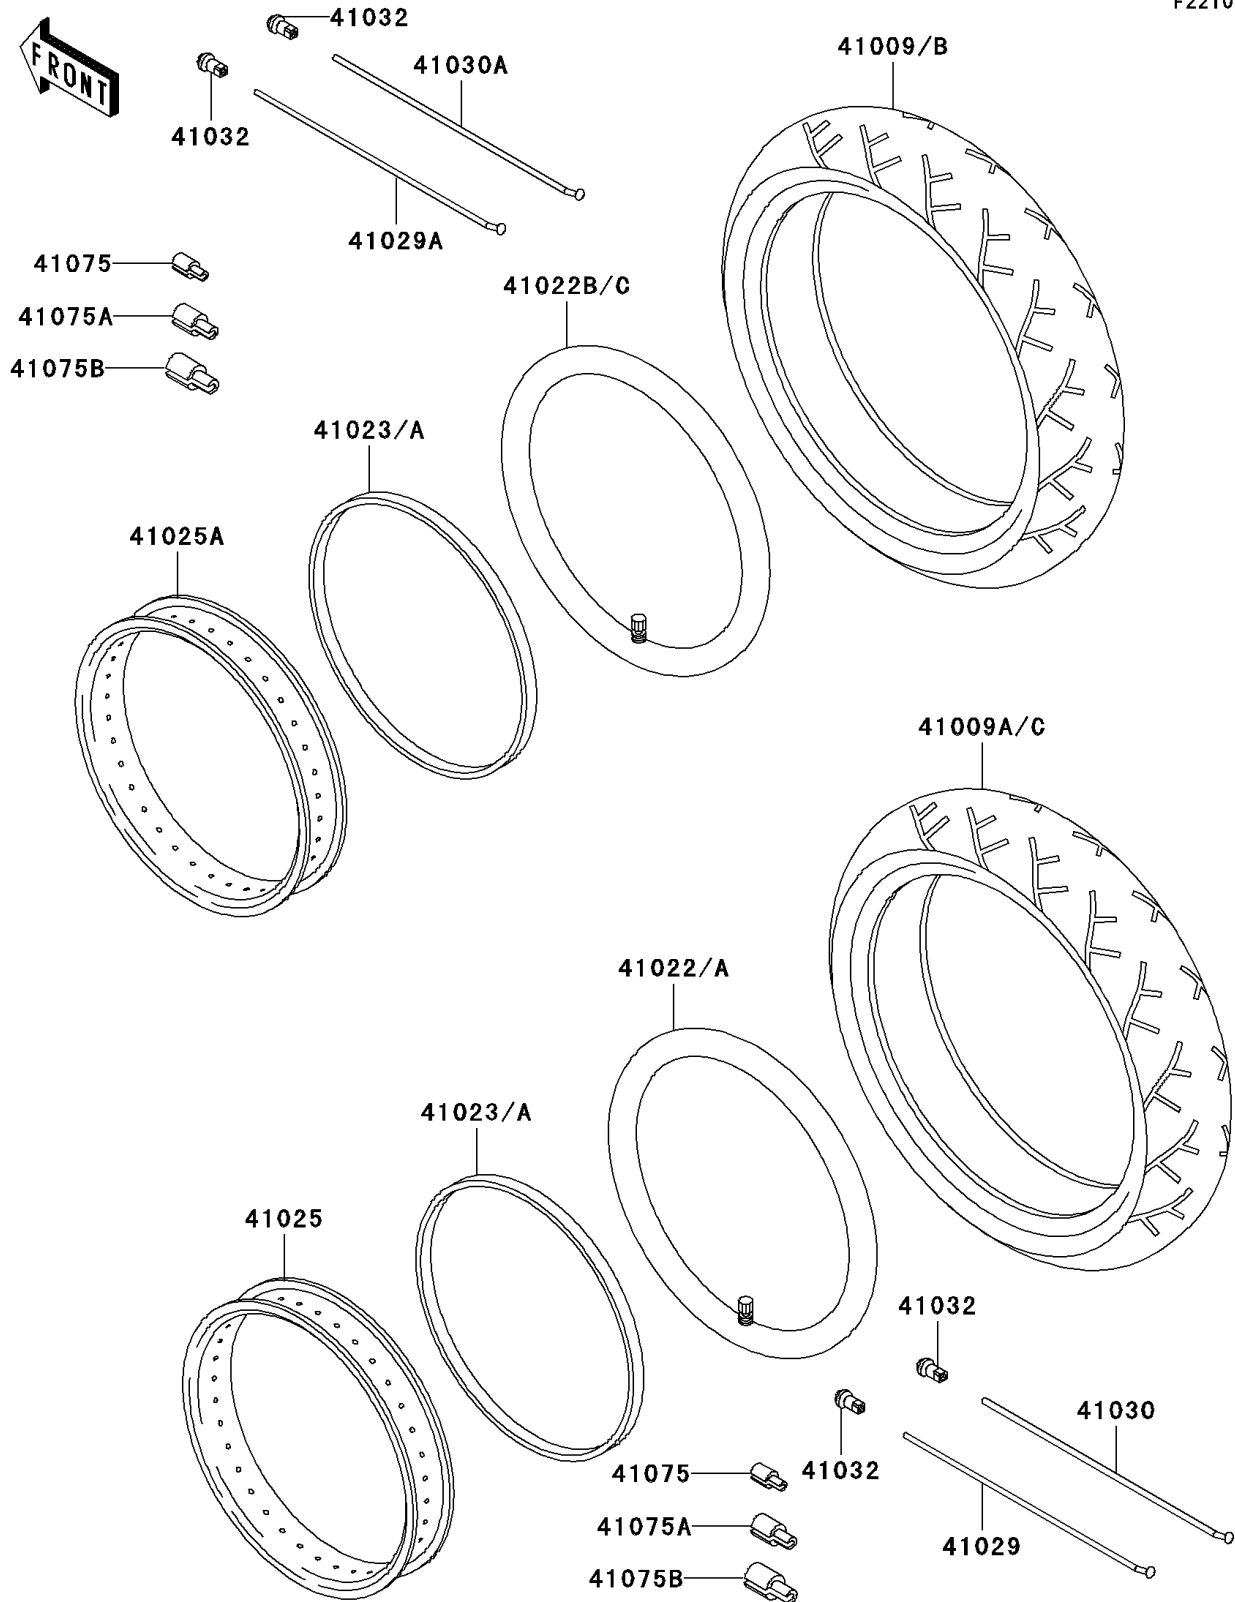

2001 Vulcan 800 Drifter

PARTS DIAGRAM

Tires

F2210

2001 Vulcan 800 Drifter

PARTS LIST

Tires

ITEM NAME

PART NUMBER

QUANTITY
