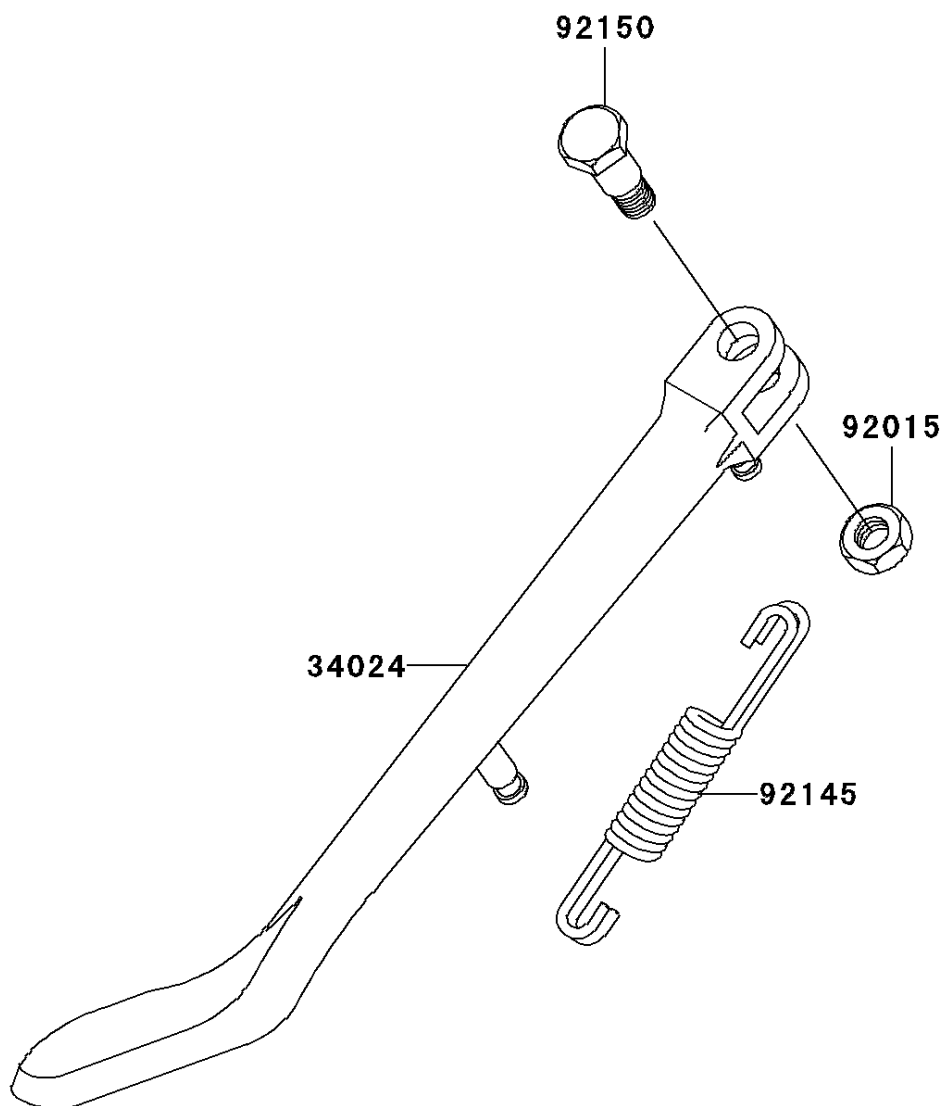

# 2001 Vulcan 800 Drifter

## PARTS DIAGRAM

Stand(s)

F2190

## PARTS LIST

### Stand(s)

ITEM NAME	PART NUMBER	QUANTITY
STAND-SIDE (Ref # 34024)	34024-1371	1
NUT,LOCK,10MM,BLACK (Ref # 92015)	92015-1188	1
SPRING,SIDE STAND (Ref # 92145)	92145-0083	1
BOLT,SIDE STAND (Ref # 92150)	92150-1941	1