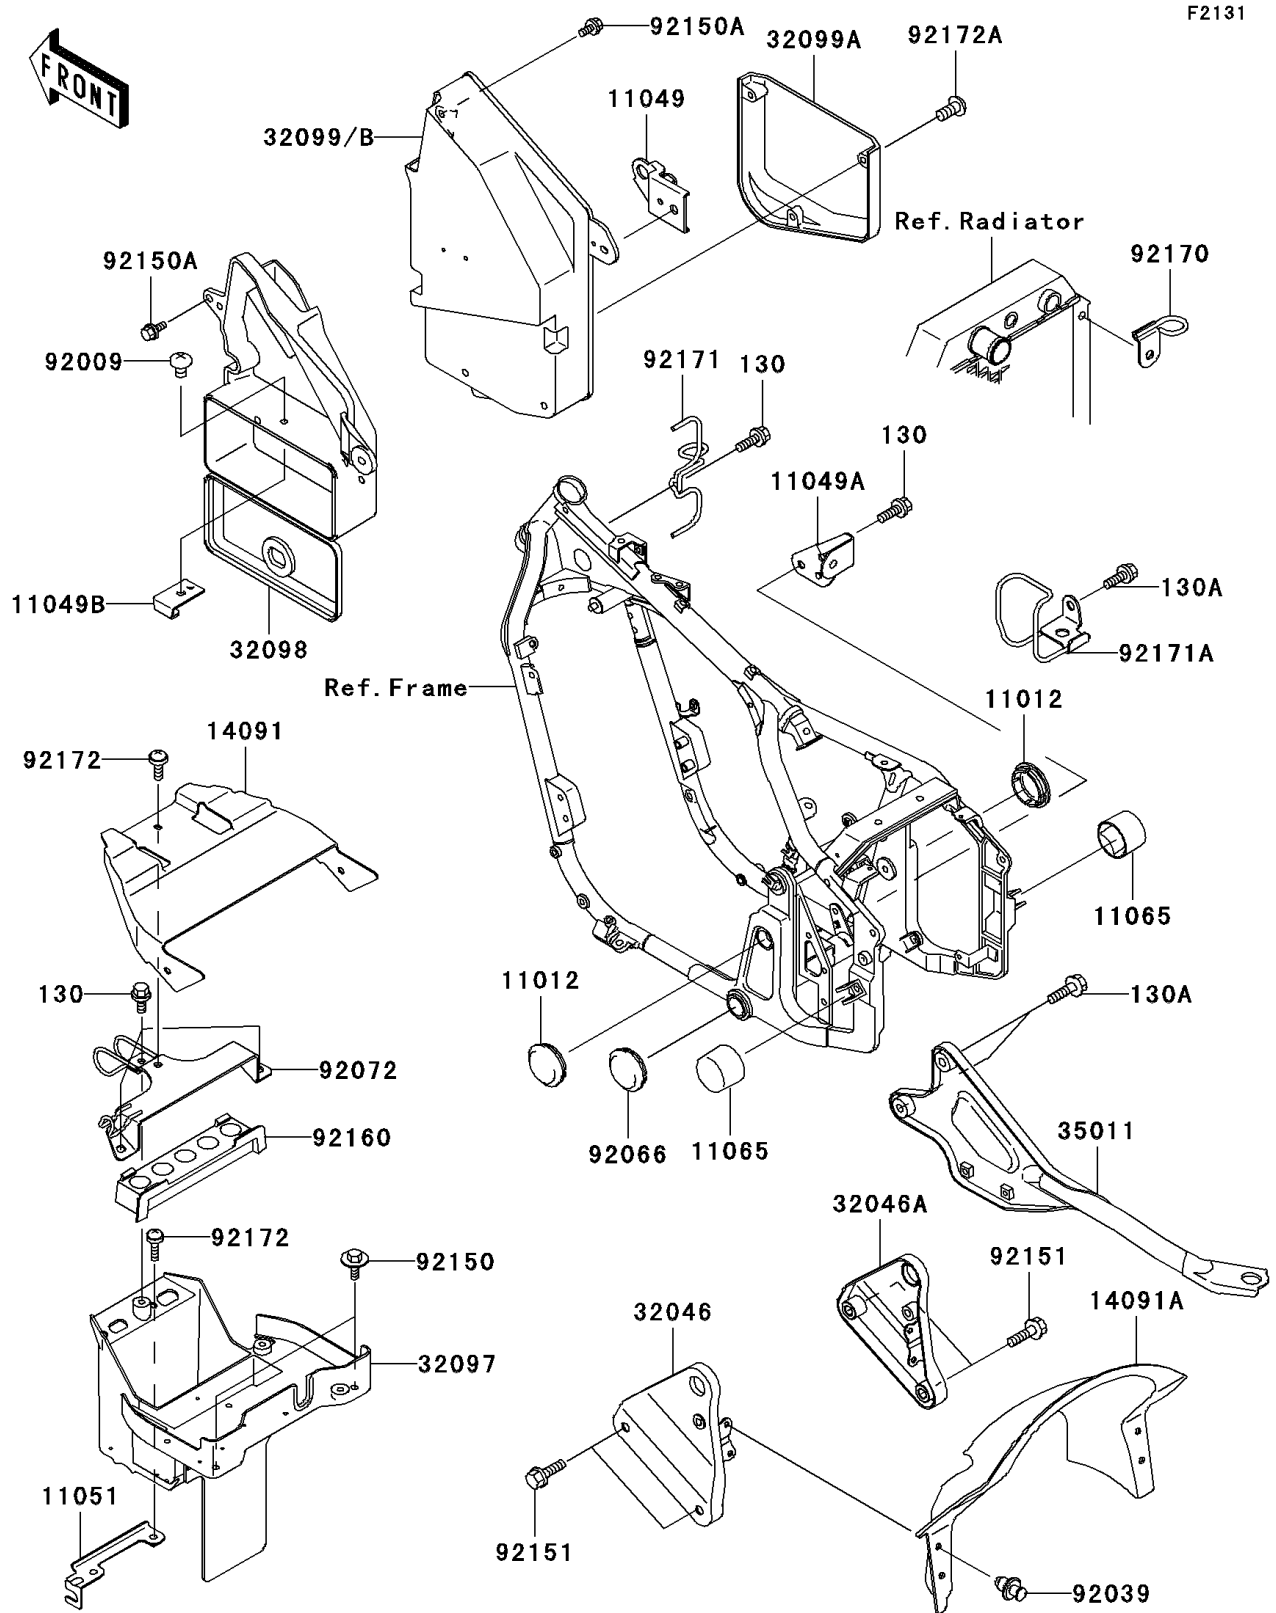

2005 Vulcan 800 Drifter

PARTS DIAGRAM

Frame Fittings

2005 Vulcan 800 Drifter

PARTS LIST

Frame Fittings

ITEM NAME

PART NUMBER

QUANTITY
