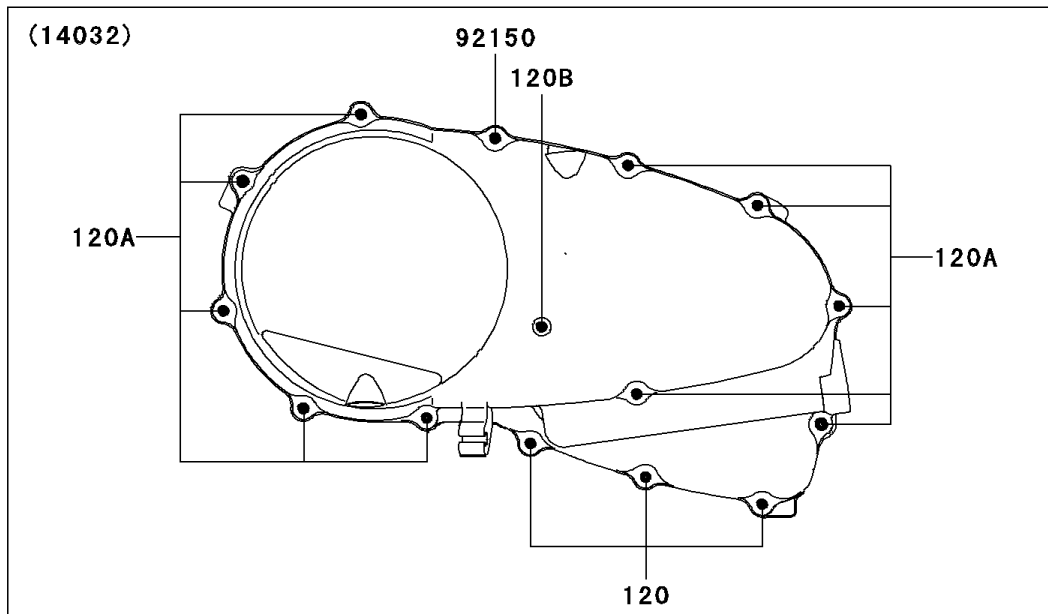

2005 Vulcan 800 Drifter

PARTS DIAGRAM

Right Engine Cover(s)

E1436

2005 Vulcan 800 Drifter

PARTS LIST

Right Engine Cover(s)

ITEM NAME	PART NUMBER	QUANTITY
-----------	-------------	----------
