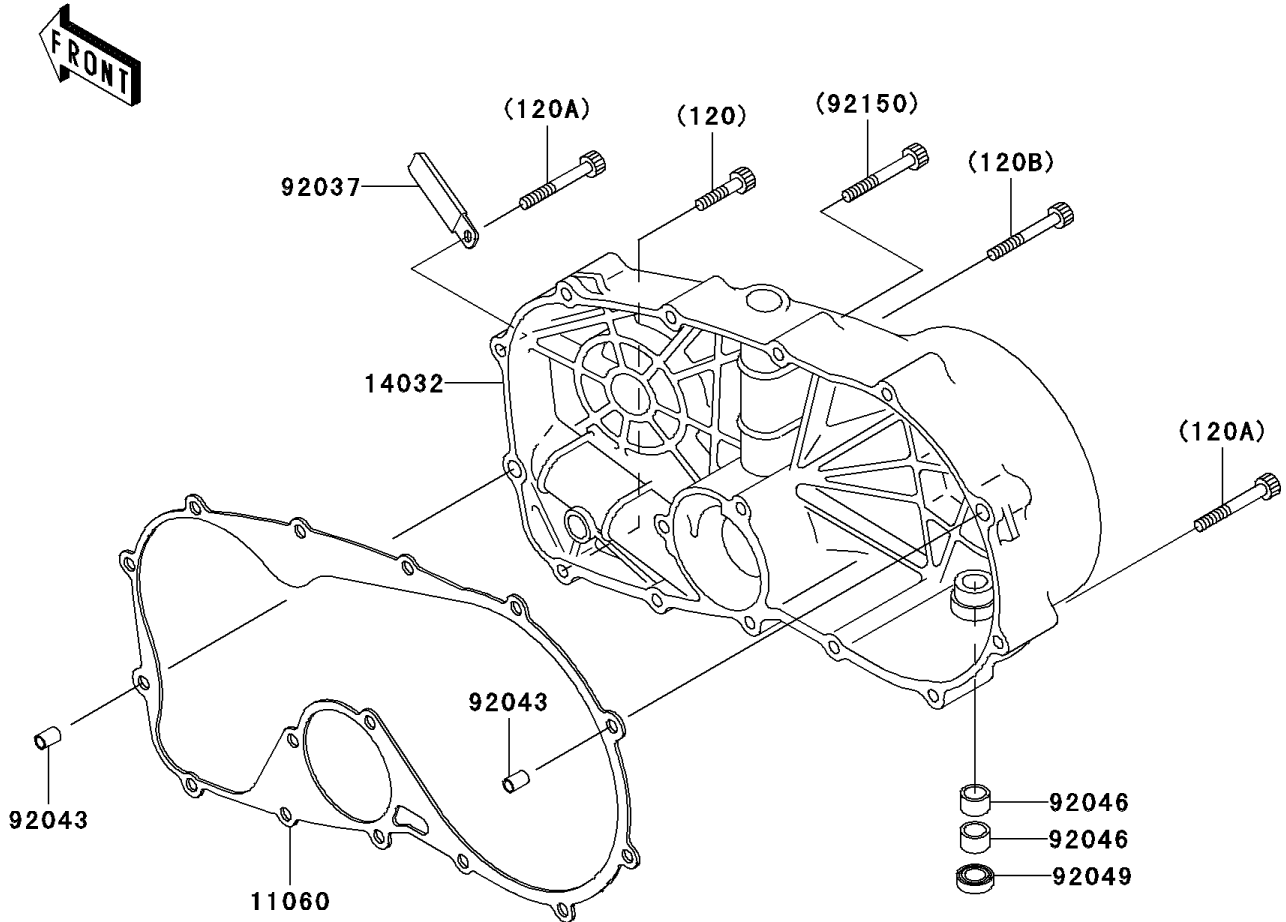

2005 Vulcan 800 Drifter

PARTS DIAGRAM

Right Engine Cover(s)

E1436

2005 Vulcan 800 Drifter

PARTS LIST

Right Engine Cover(s)

ITEM NAME	PART NUMBER	QUANTITY
-----------	-------------	----------
