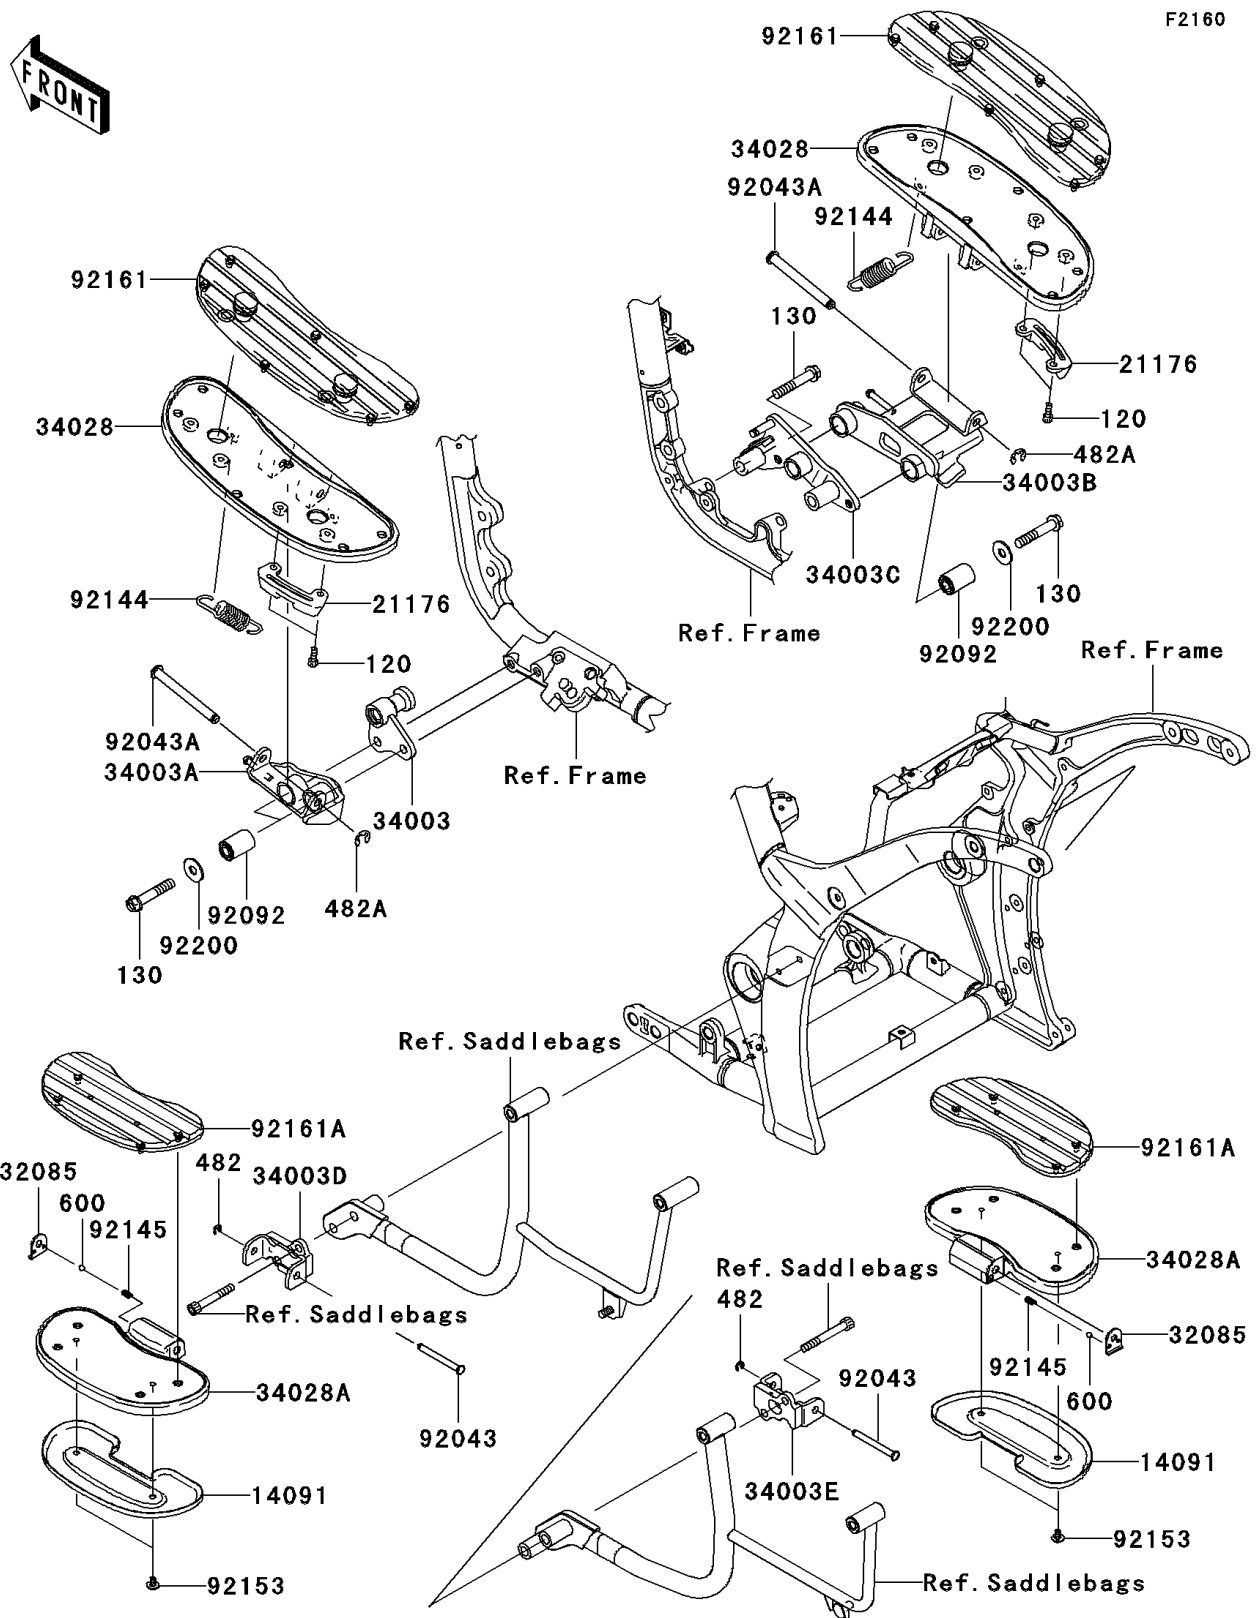

2009 Vulcan® 2000 Classic LT

PARTS DIAGRAM

Footrests

2009 Vulcan[®] 2000 Classic LT

PARTS LIST

Footrests

| ITEM NAME | PART NUMBER | QUANTITY |
|-----------|-------------|----------|
|-----------|-------------|----------|
