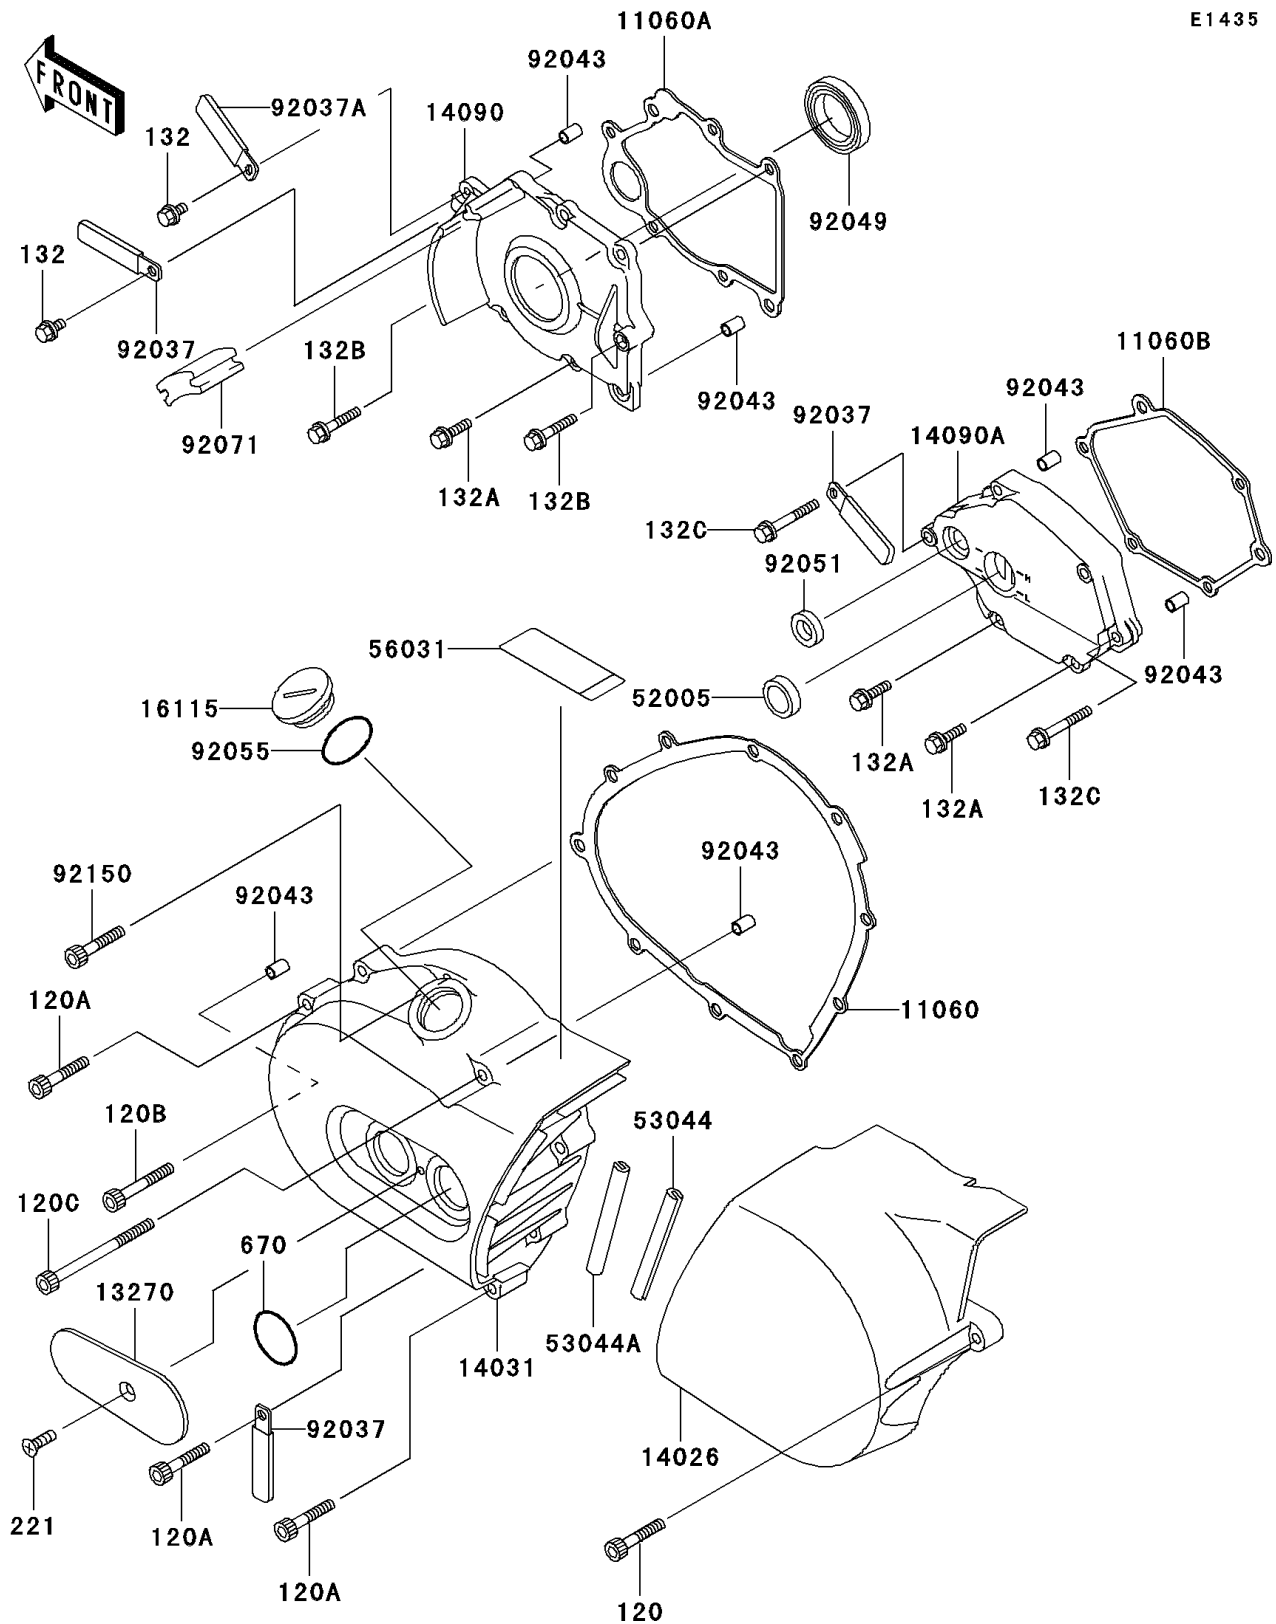

# 2001 Vulcan 800 Drifter

## PARTS DIAGRAM

### Left Engine Cover(s)

E1435

## PARTS LIST

Left Engine Cover(s)

ITEM NAME	PART NUMBER	QUANTITY
-----------	-------------	----------

---