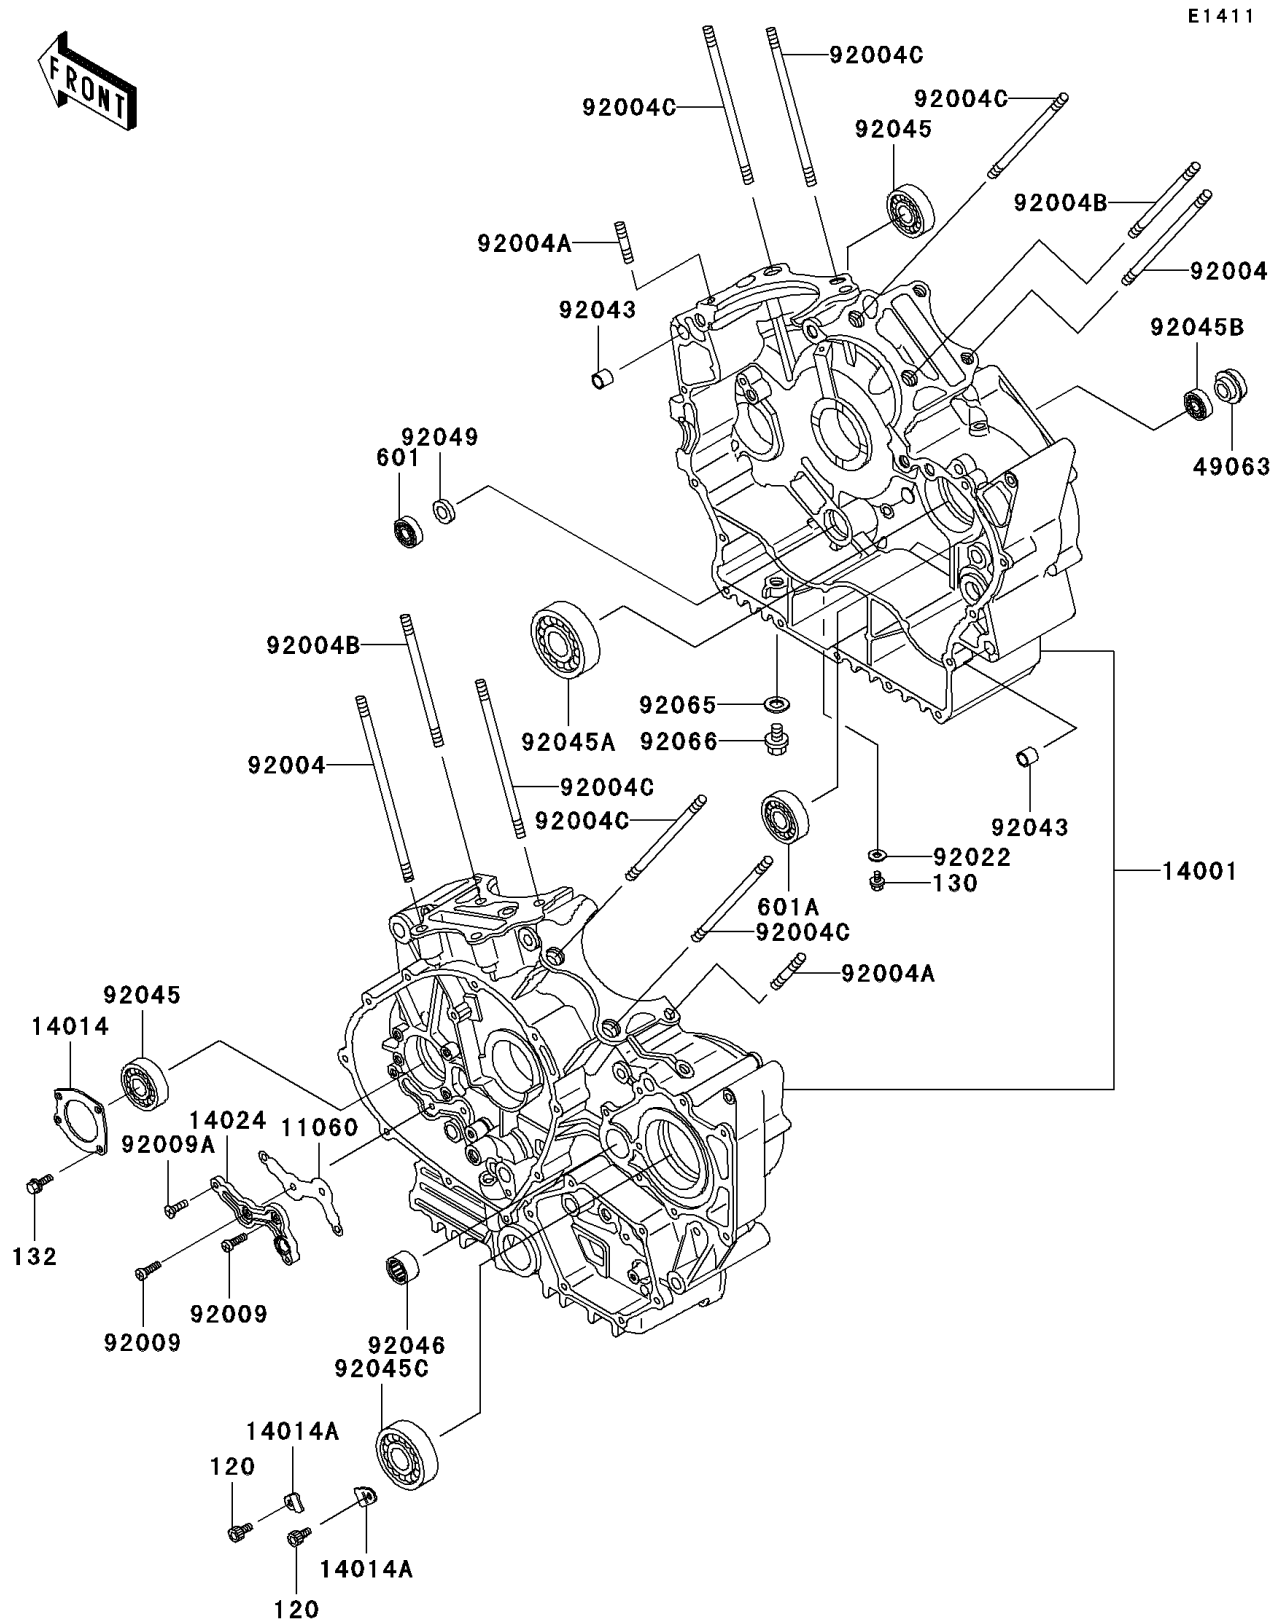

2002 Vulcan 800 Drifter

PARTS DIAGRAM

Crankcase

2002 Vulcan 800 Drifter

PARTS LIST

Crankcase

ITEM NAME

PART NUMBER

QUANTITY
