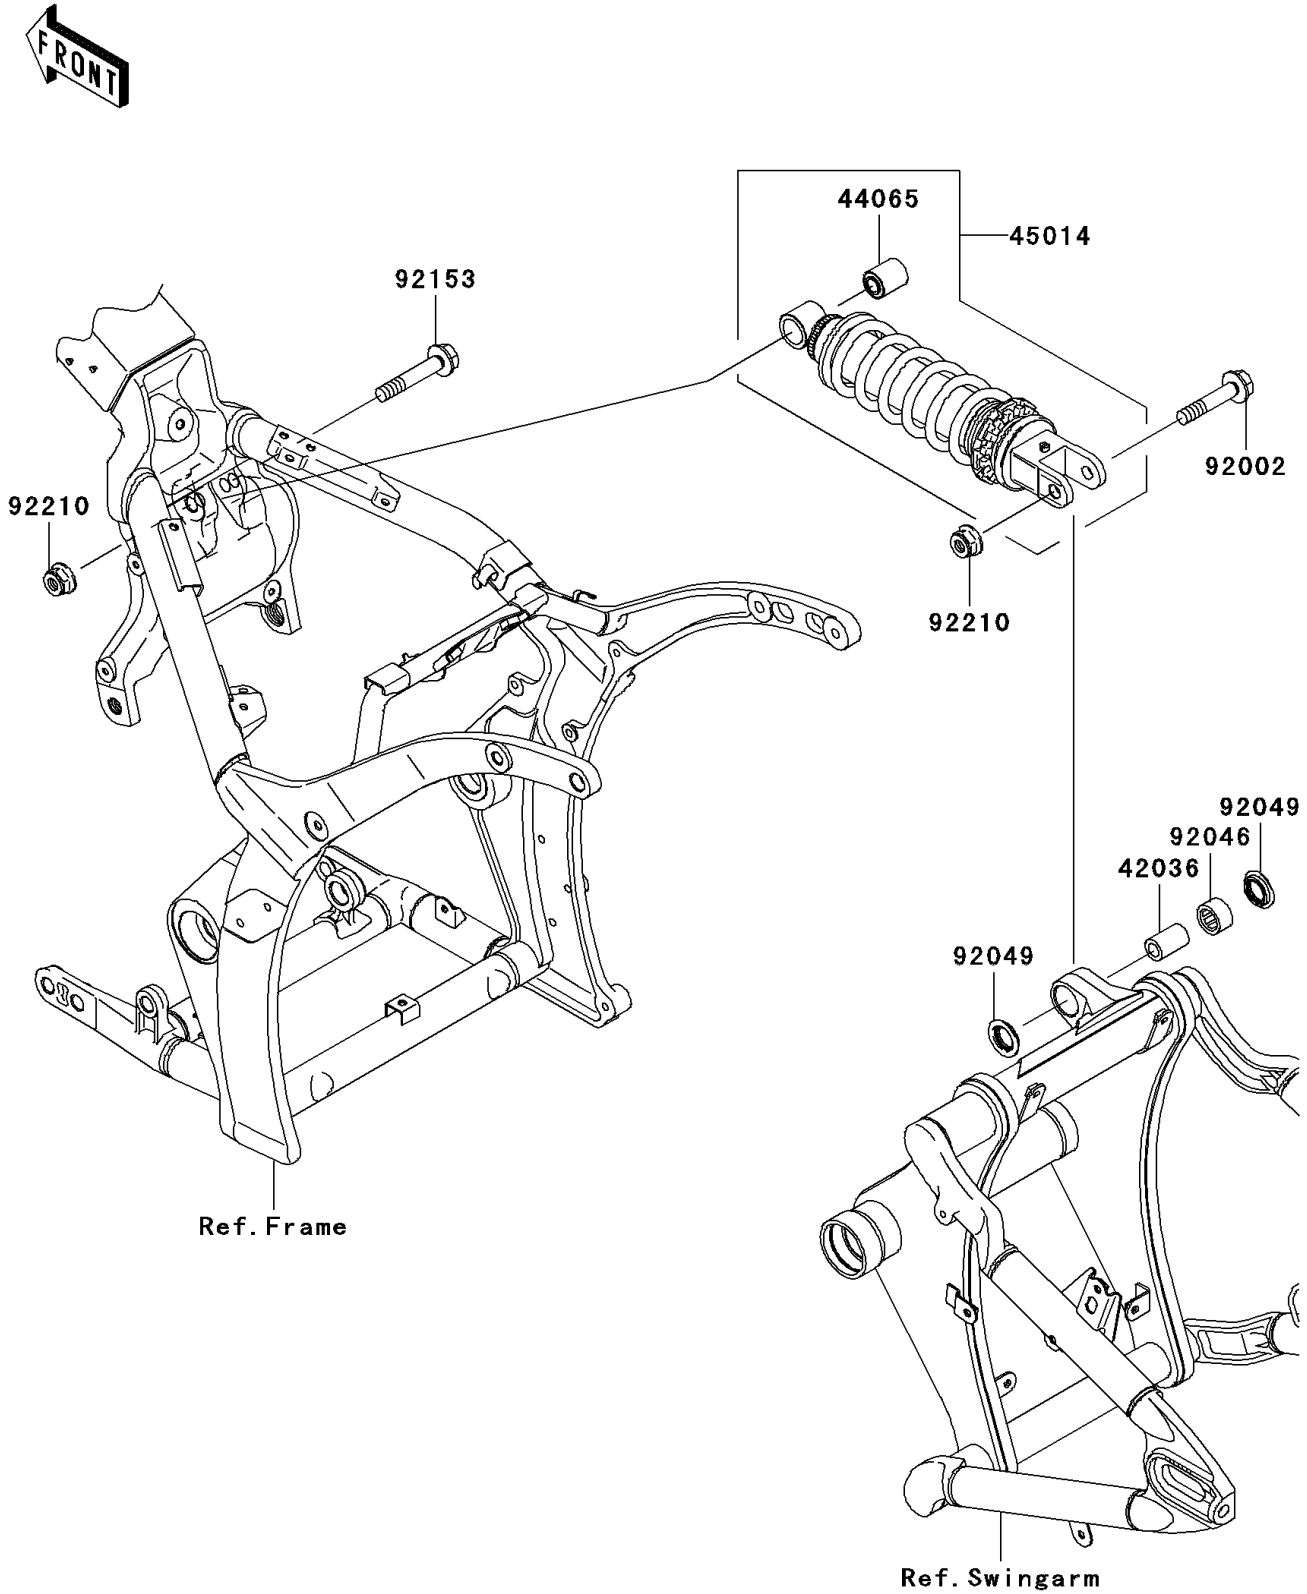

2009 Vulcan® 2000 Classic LT

PARTS DIAGRAM

Suspension/Shock Absorber

F2151

2009 Vulcan[®] 2000 Classic LT

PARTS LIST

Suspension/Shock Absorber

ITEM NAME	PART NUMBER	QUANTITY
-----------	-------------	----------
