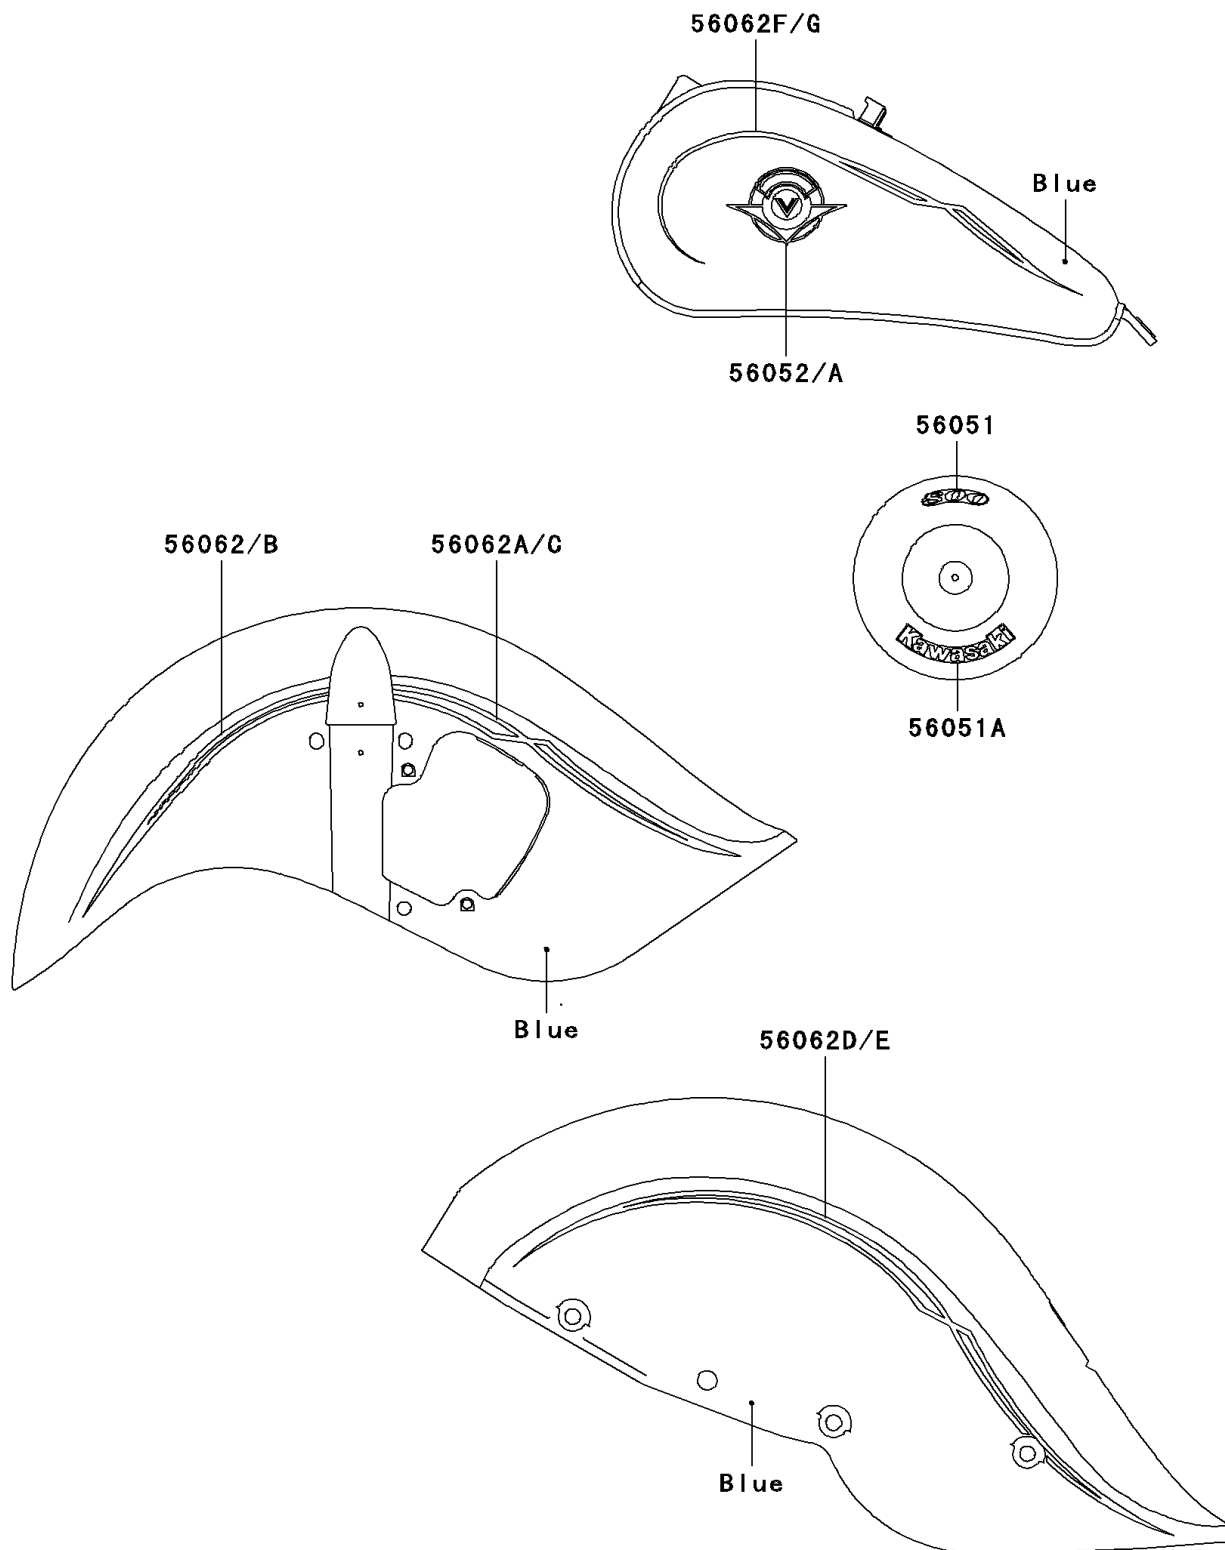

2000 Vulcan 800 Drifter

Kawasaki

Let the Good Times Roll®

PARTS DIAGRAM

Decals(Blue)(VN800-C2)

F2861B

2000 Vulcan 800 Drifter

PARTS LIST

Decals(Blue)(VN800-C2)

ITEM NAME

PART NUMBER

QUANTITY
