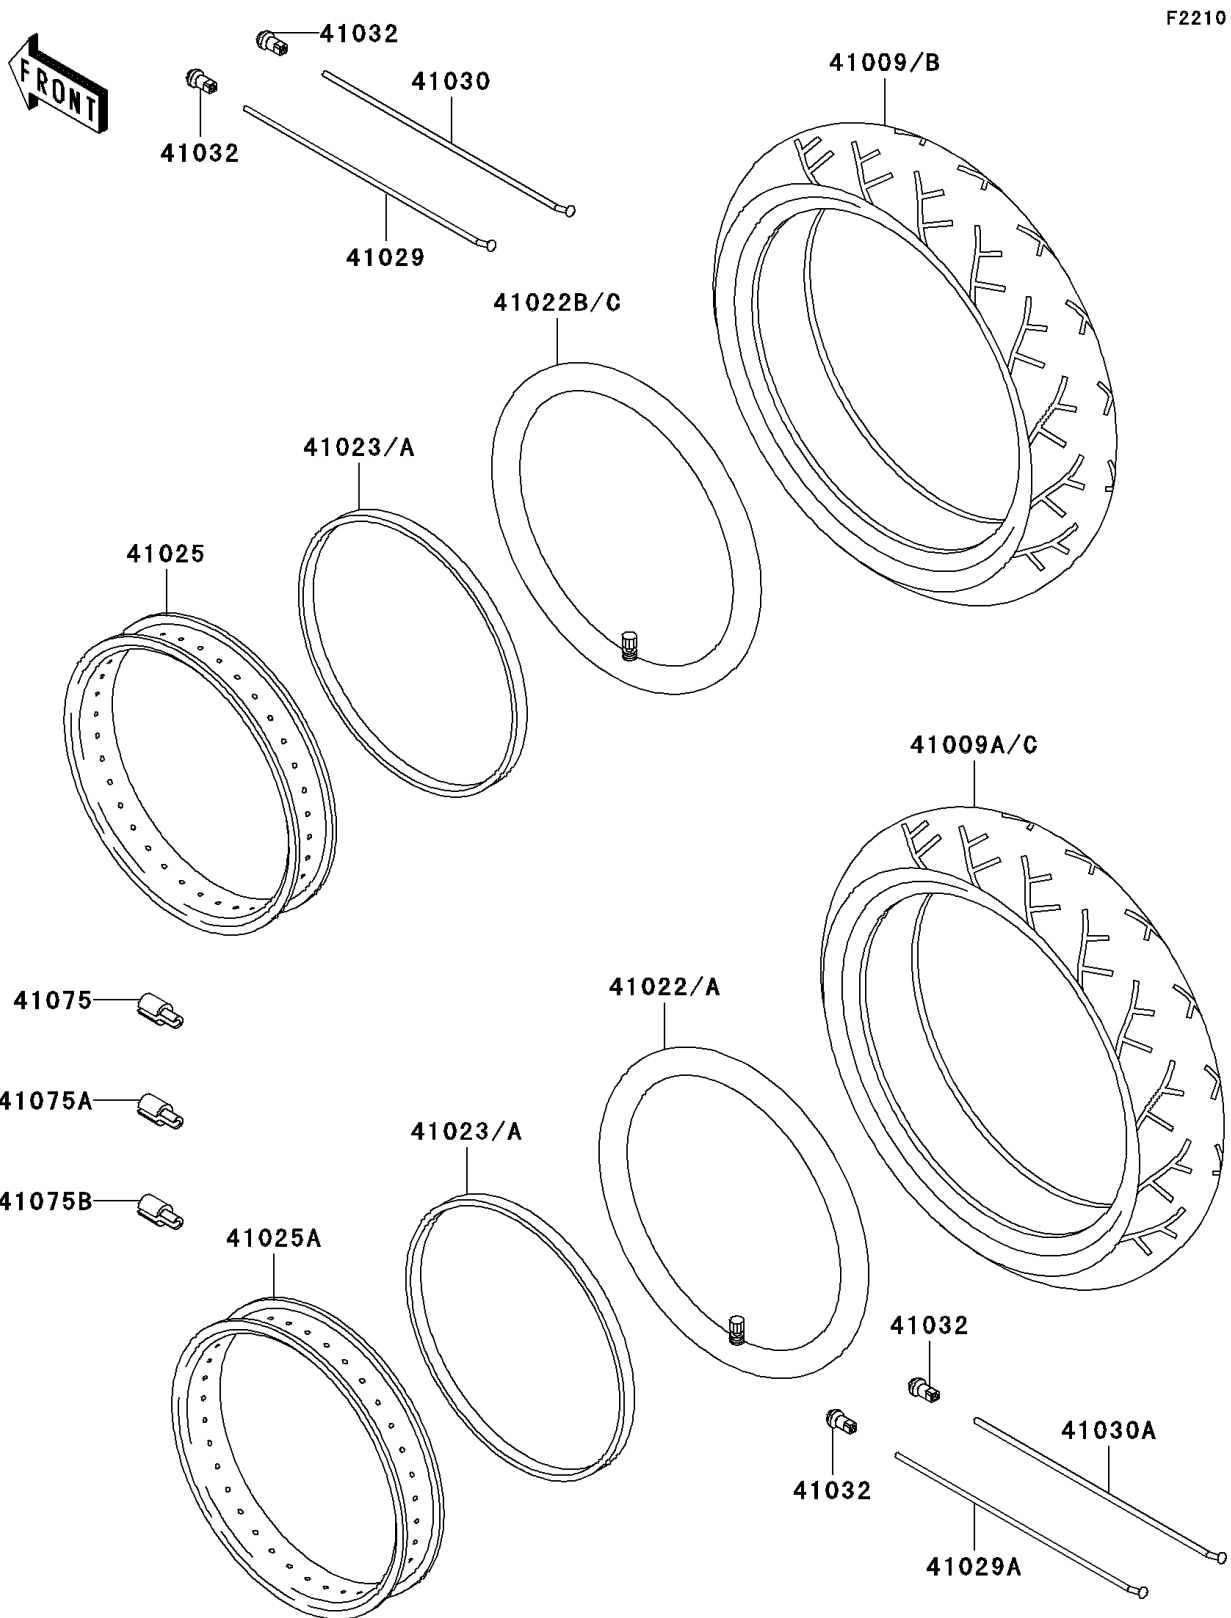

2000 Vulcan 800 Drifter

PARTS DIAGRAM

Tires

2000 Vulcan 800 Drifter

PARTS LIST

Tires

ITEM NAME

PART NUMBER

QUANTITY
