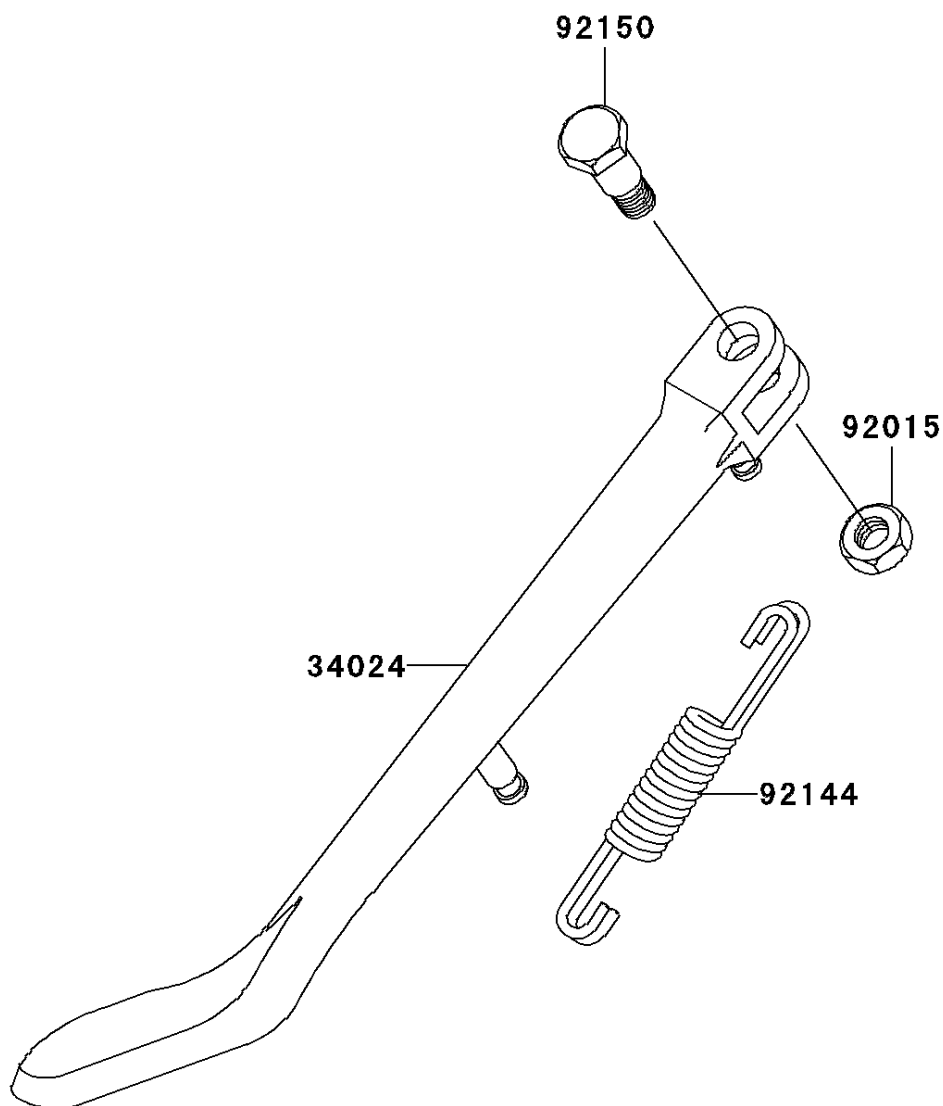

2000 Vulcan 800 Drifter

PARTS DIAGRAM

Stand(s)

F2190

2000 Vulcan 800 Drifter

PARTS LIST

Stand(s)

ITEM NAME

PART NUMBER

QUANTITY
