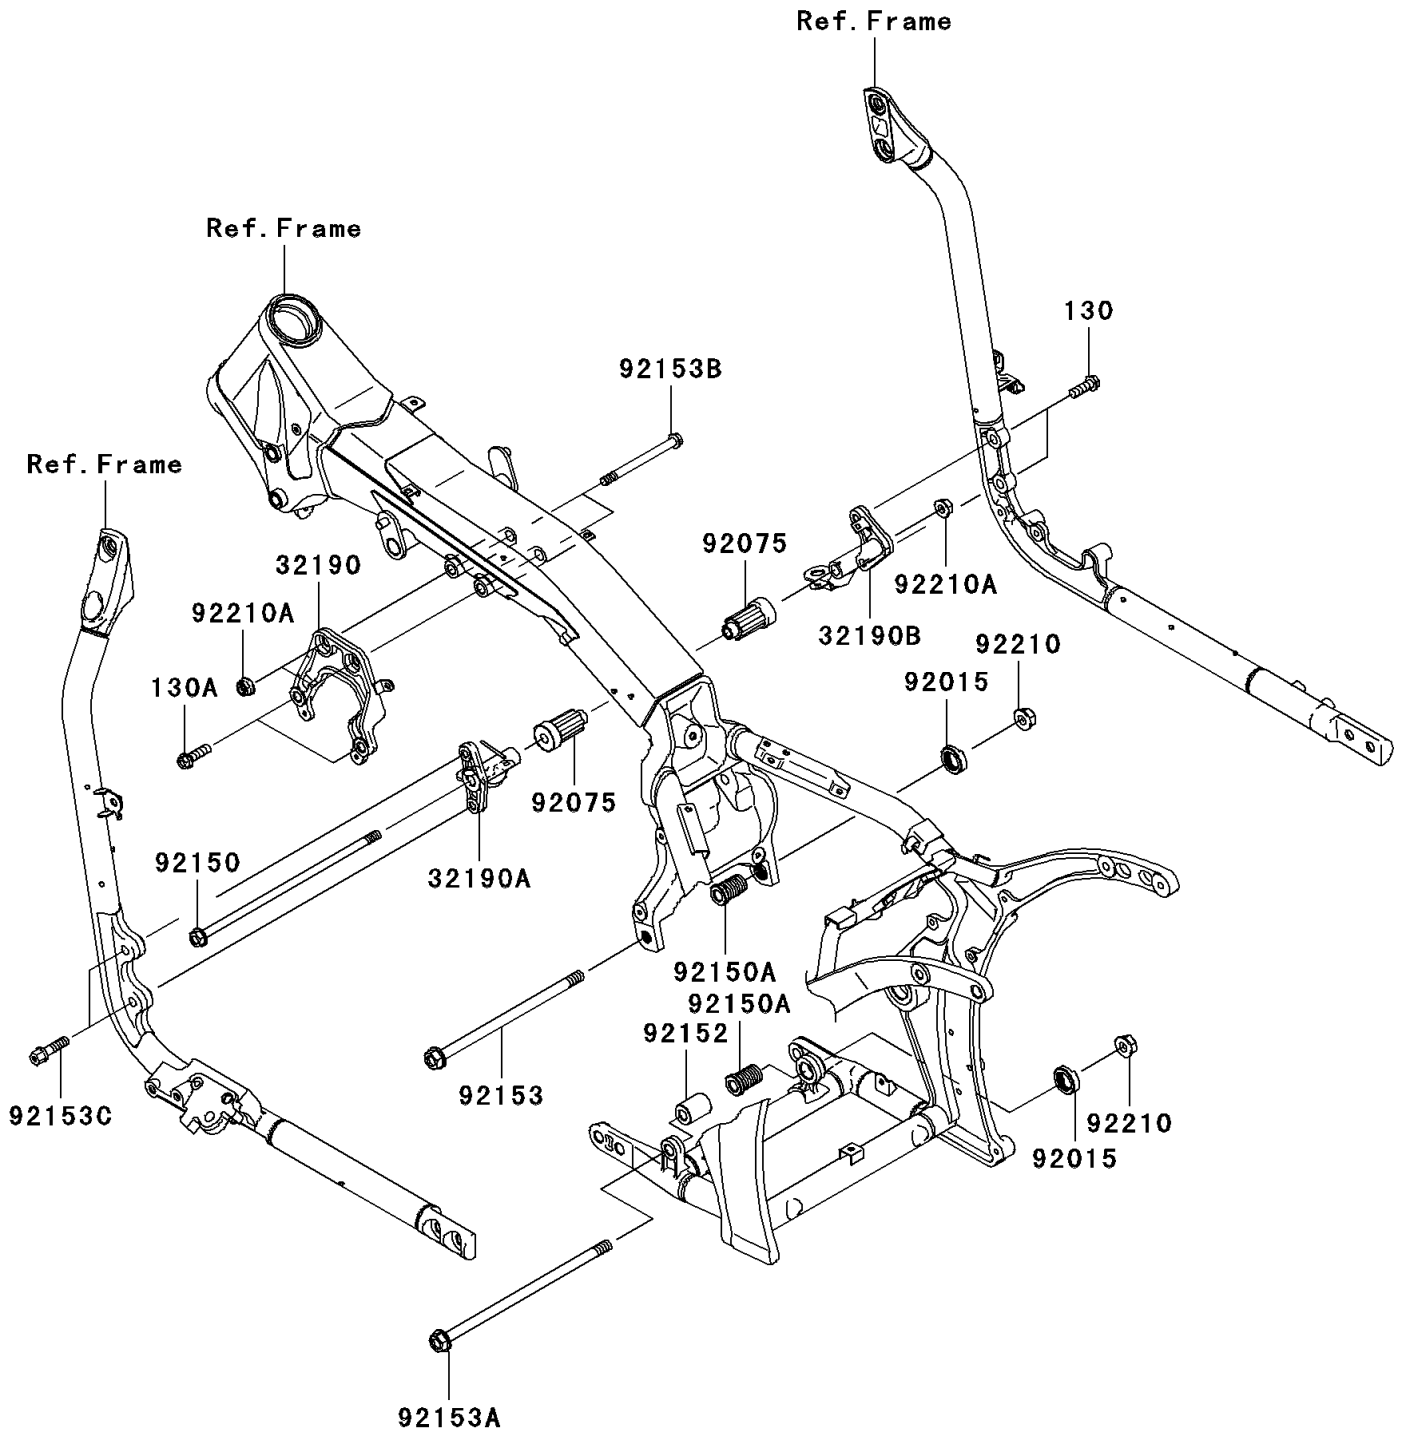

2009 Vulcan® 2000 Classic LT

PARTS DIAGRAM

Engine Mount

F2122

2009 Vulcan® 2000 Classic LT

PARTS LIST Engine Mount

ITEM NAME	PART NUMBER	QUANTITY
-----------	-------------	----------
