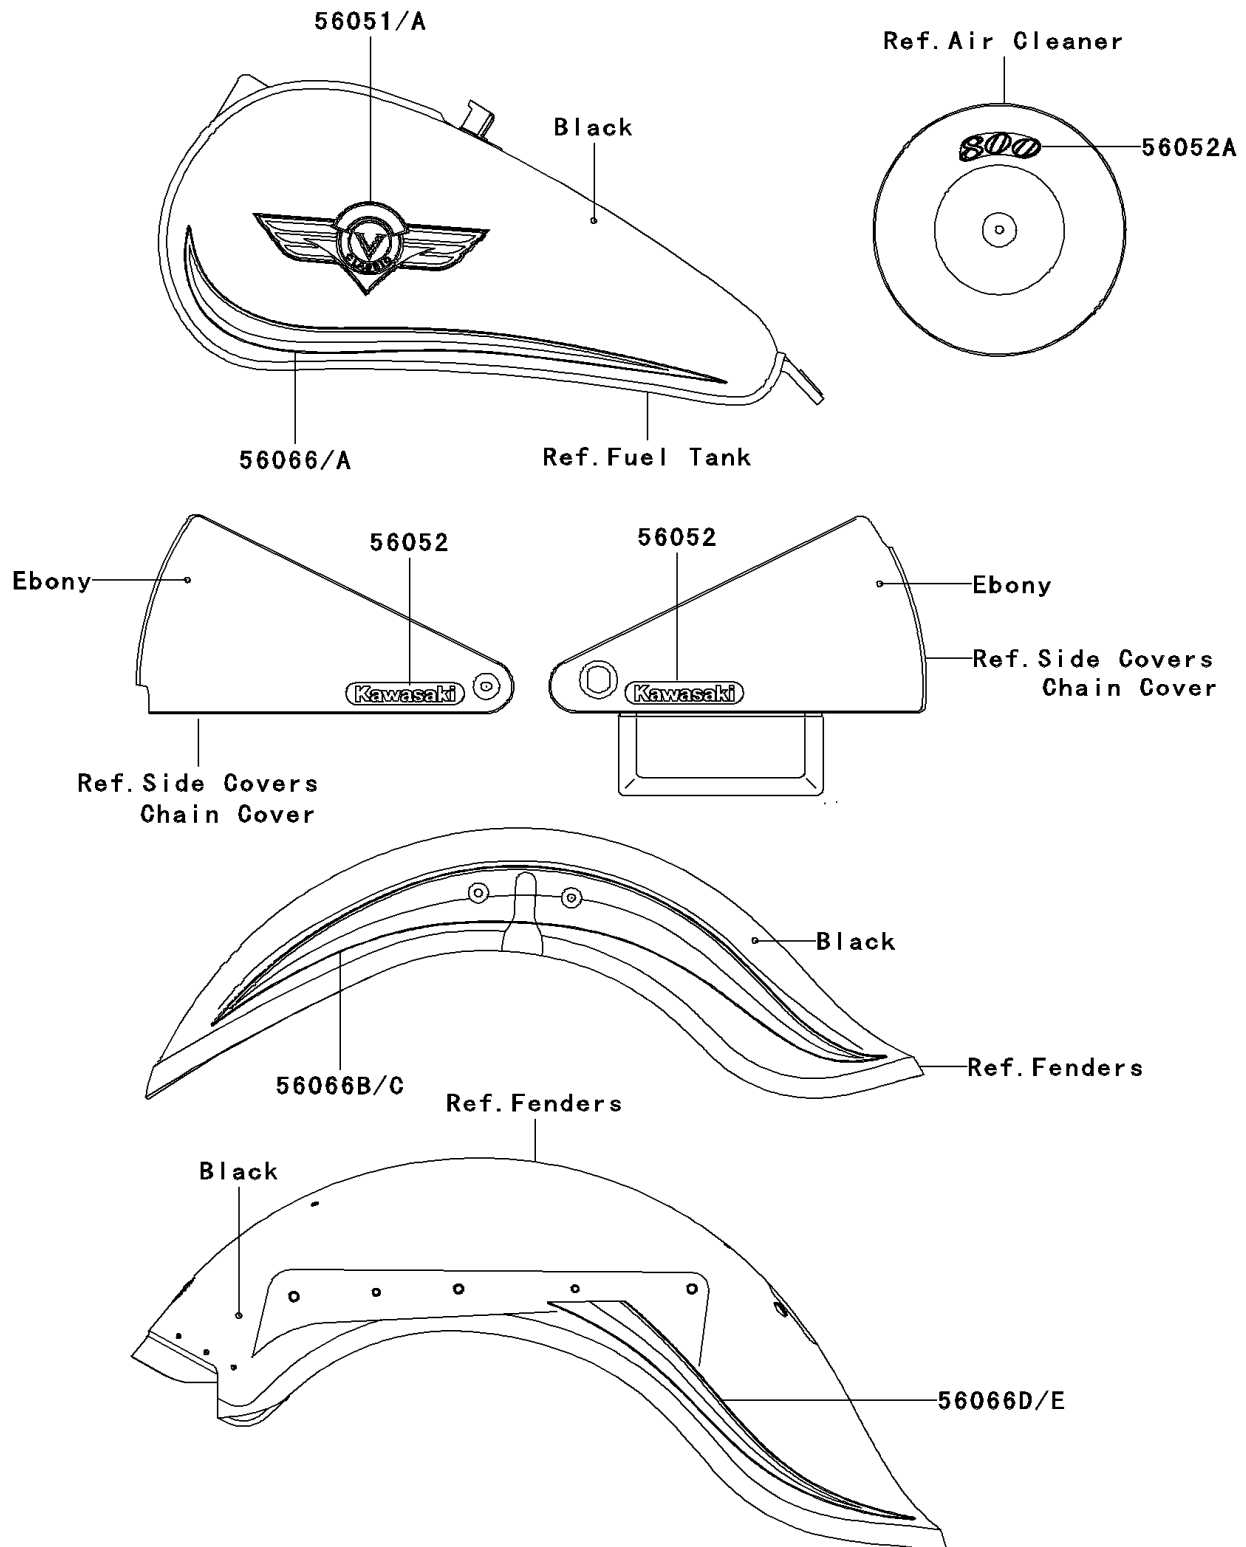

2004 Vulcan 800 Classic

PARTS DIAGRAM

Decals(Black)(VN800-B9)(CN)

F2861J

2004 Vulcan 800 Classic

PARTS LIST

Decals(Black)(VN800-B9)(CN)

ITEM NAME	PART NUMBER	QUANTITY
MARK,FUEL TANK,LH (Ref # 56051)	56051-1429	1
MARK,FUEL TANK,RH (Ref # 56051A)	56051-1430	1
MARK,SIDE COVER,KAWASAKI (Ref # 56052)	56052-1533	2
MARK,AIR CLEANER COVER,800 (Ref # 56052A)	56052-1544	1
PATTERN,FUEL TANK,LH (Ref # 56066)	56066-1395	1
PATTERN,FUEL TANK,RH (Ref # 56066A)	56066-1396	1
PATTERN,FR FENDER,LH (Ref # 56066B)	56066-1397	1
PATTERN,FR FENDER,RH (Ref # 56066C)	56066-1398	1
PATTERN,RR FENDER,LH (Ref # 56066D)	56066-1399	1
PATTERN,RR FENDER,RH (Ref # 56066E)	56066-1400	1