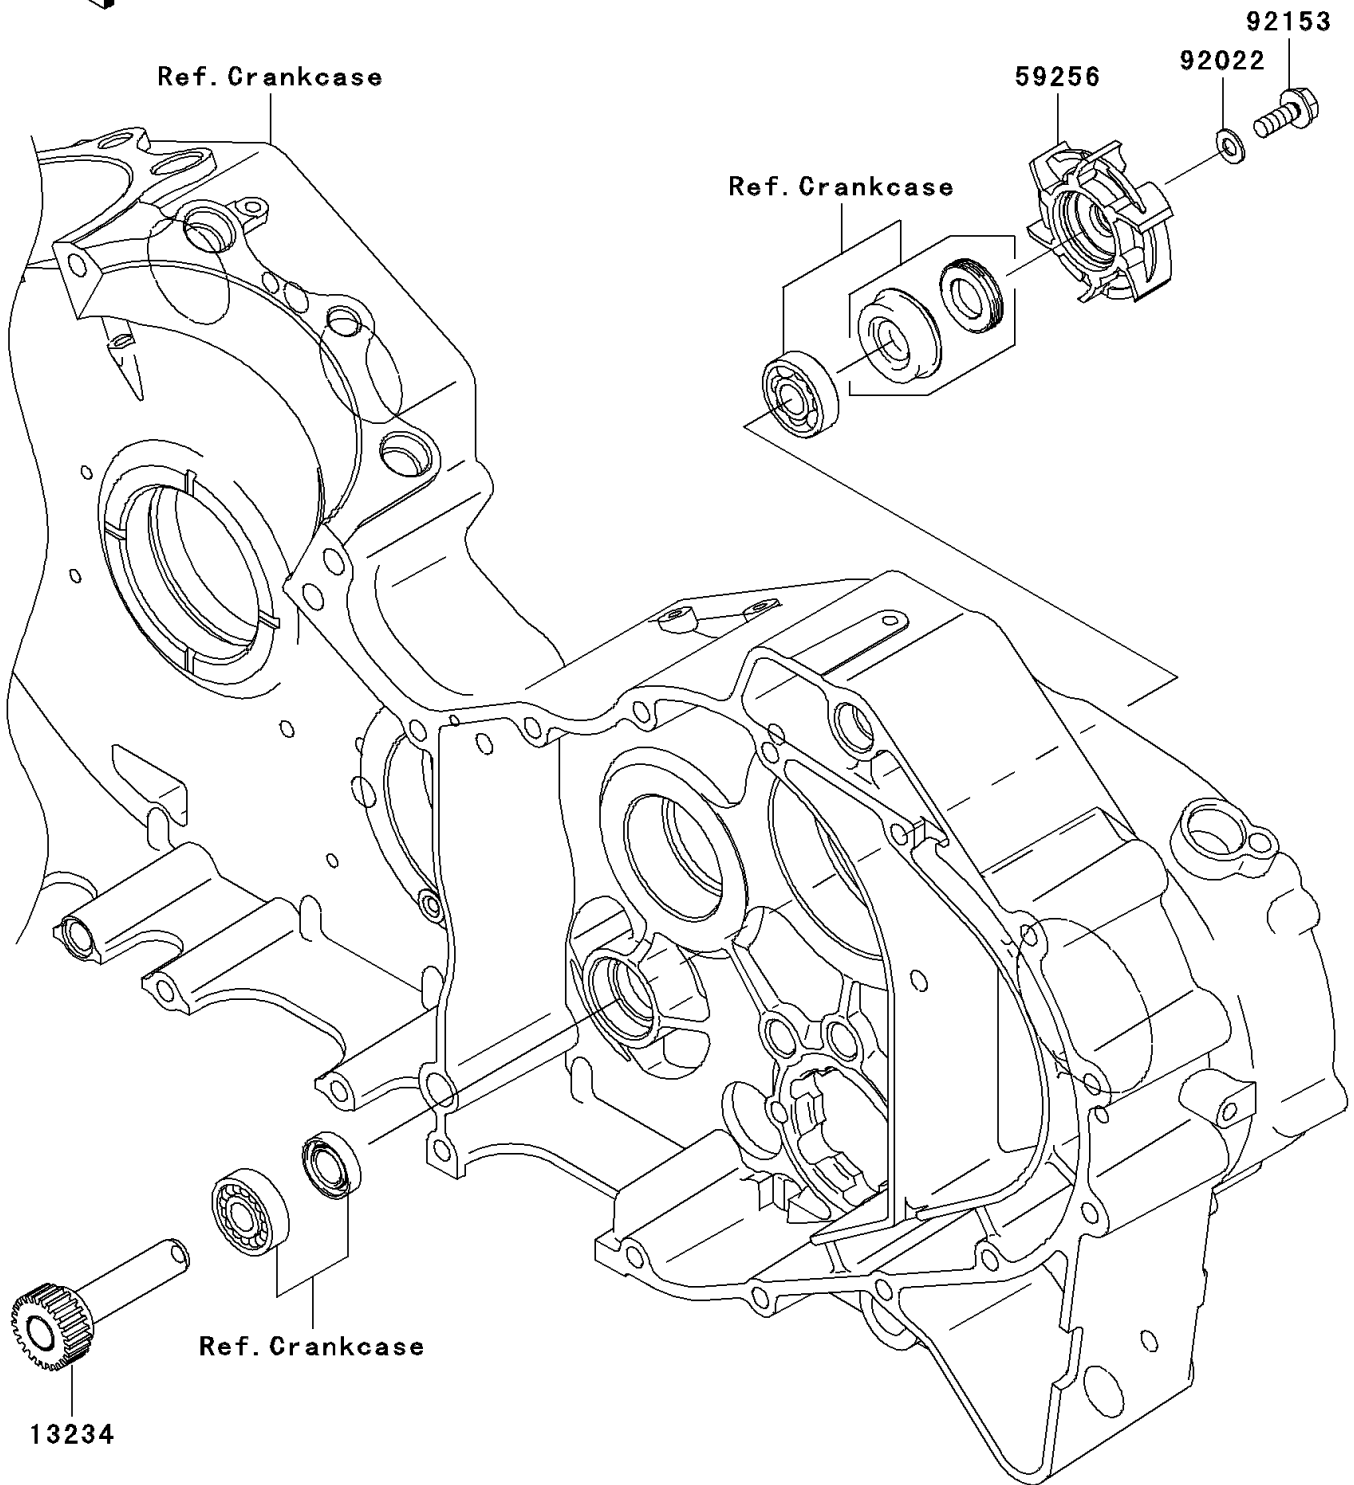

2009 Vulcan® 2000 Classic LT

PARTS DIAGRAM

Water Pump

E3031

2009 Vulcan® 2000 Classic LT

PARTS LIST

Water Pump

ITEM NAME	PART NUMBER	QUANTITY
-----------	-------------	----------
