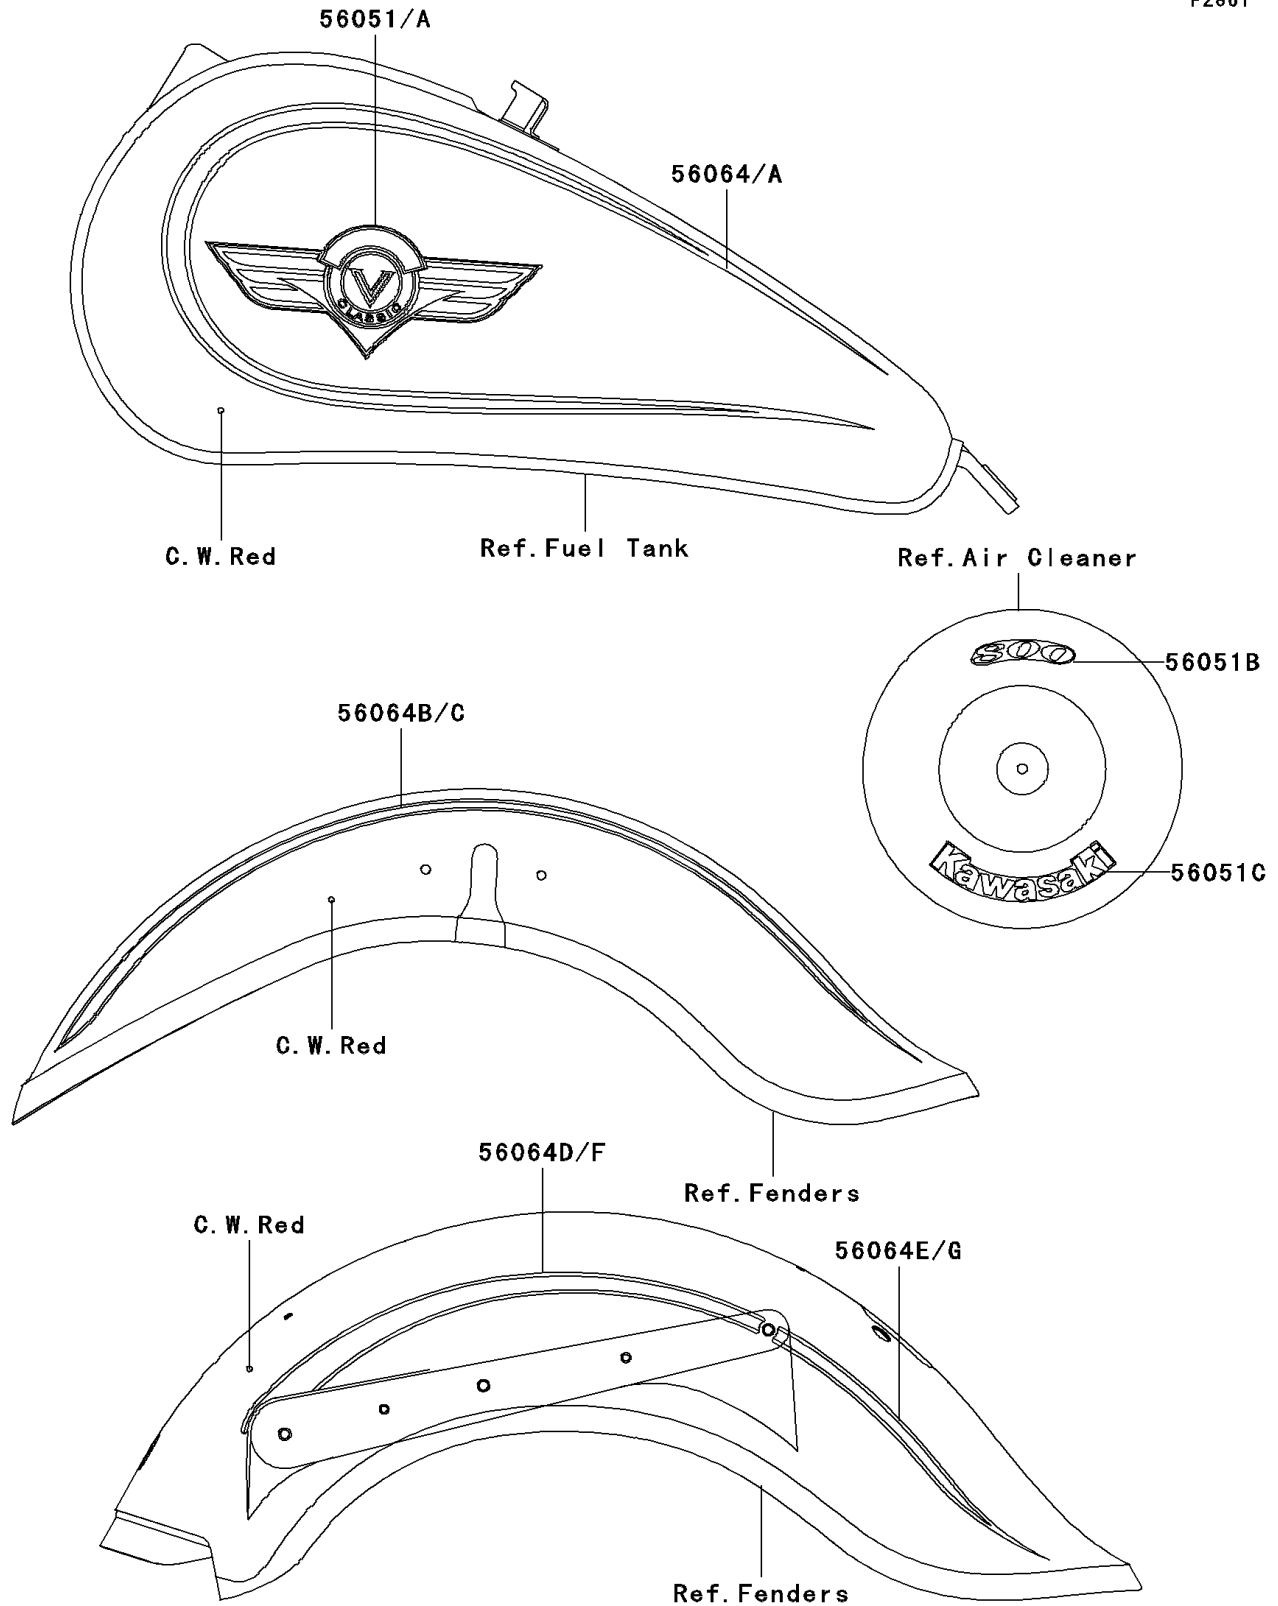

2001 Vulcan 800 Classic

PARTS DIAGRAM

Decals(C.W.Red)(VN800-B6)

F2861

2001 Vulcan 800 Classic

PARTS LIST

Decals(C.W.Red)(VN800-B6)

ITEM NAME

PART NUMBER

QUANTITY
