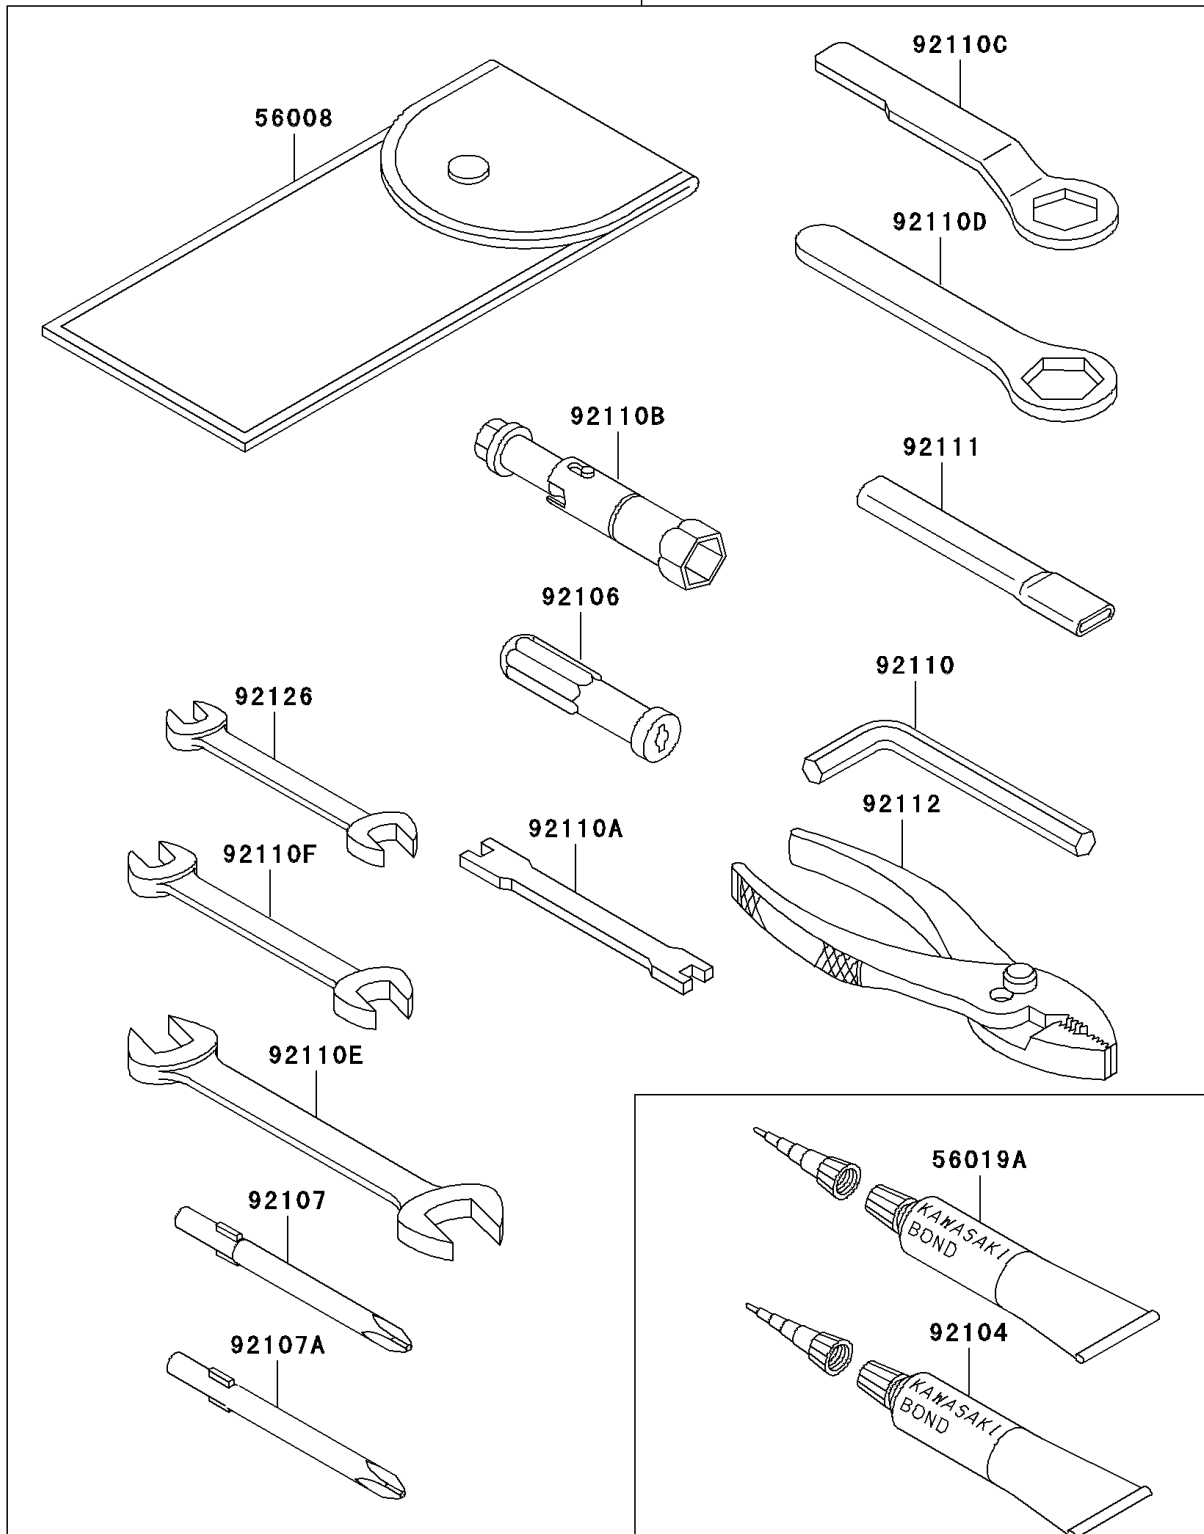

2002 Vulcan 800 Classic

PARTS DIAGRAM

Owner's Tools

56007

F2810

2002 Vulcan 800 Classic

PARTS LIST Owner's Tools

ITEM NAME	PART NUMBER	QUANTITY
-----------	-------------	----------
