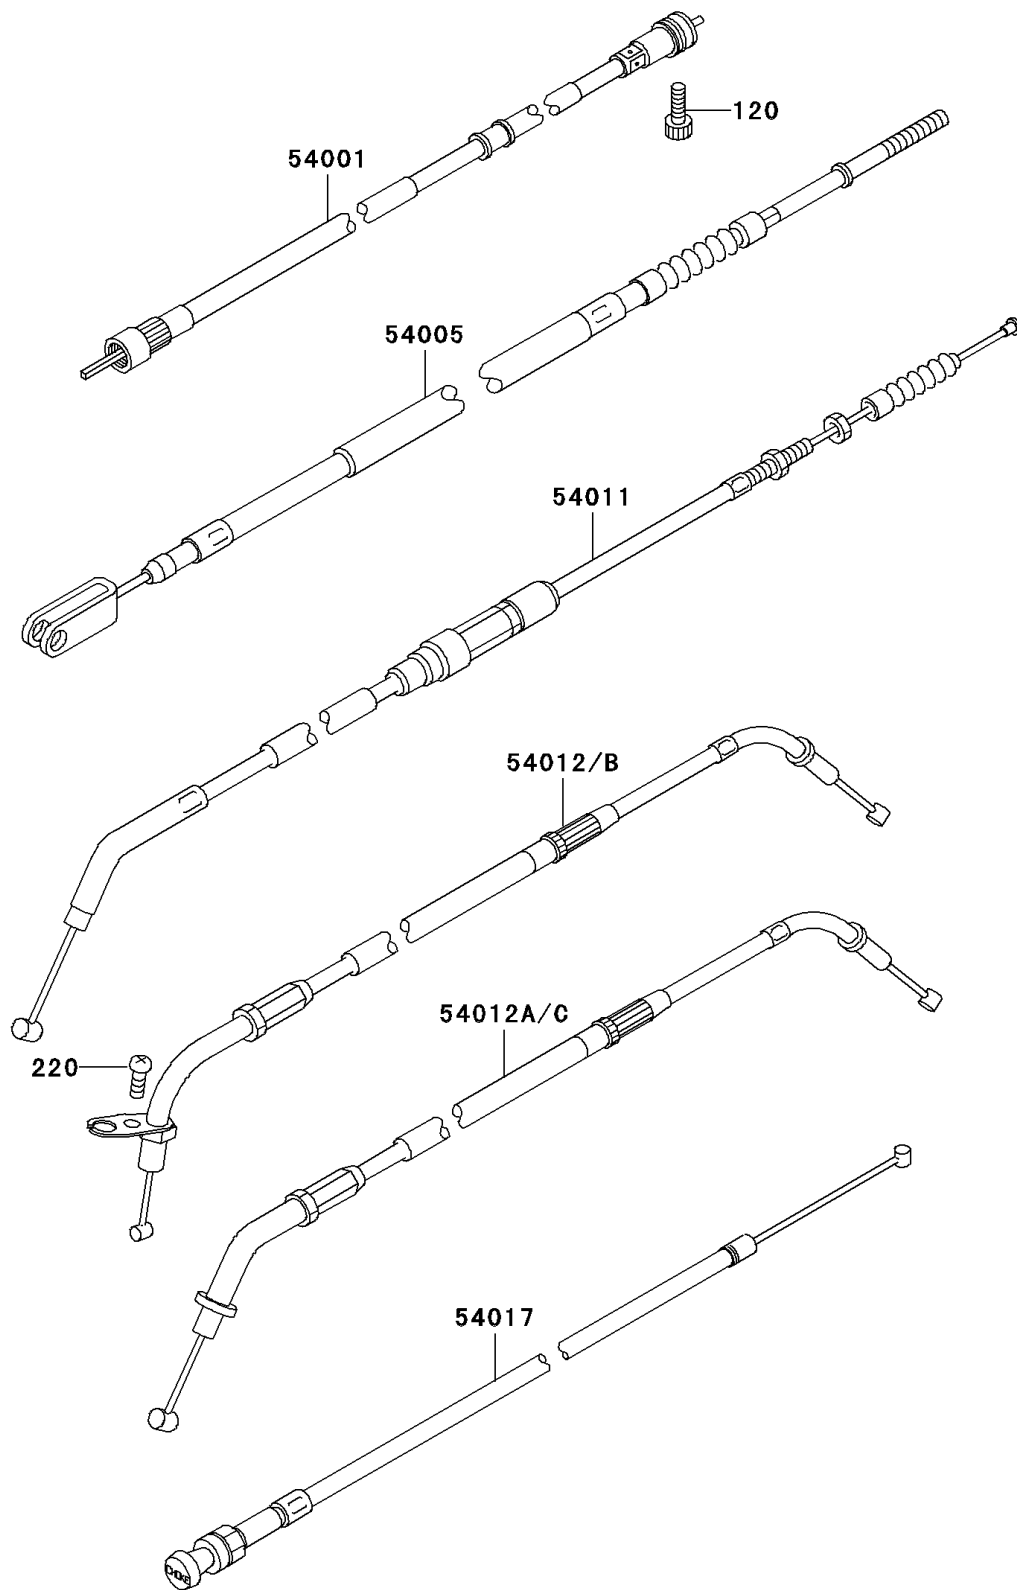

2002 Vulcan 800 Classic

PARTS DIAGRAM

Cables

Kawasaki

Let the Good Times Roll®

F2540

2002 Vulcan 800 Classic

PARTS LIST

Cables

ITEM NAME	PART NUMBER	QUANTITY
BOLT-SOCKET (Ref # 120)	120P0520	1
SCREW-PAN-CROSS (Ref # 220)	220F0514	1
CABLE-SPEEDMETER (Ref # 54001)	54001-1219	1
CABLE-BRAKE (Ref # 54005)	54005-1182	1
CABLE-CLUTCH (Ref # 54011)	54011-1356	1
CABLE-THROTTLE,OPENING (Ref # 54012B)	54012-1525	1
CABLE-THROTTLE,CLOSING (Ref # 54012C)	54012-1526	1
CABLE-STARTER (Ref # 54017)	54017-1201	1