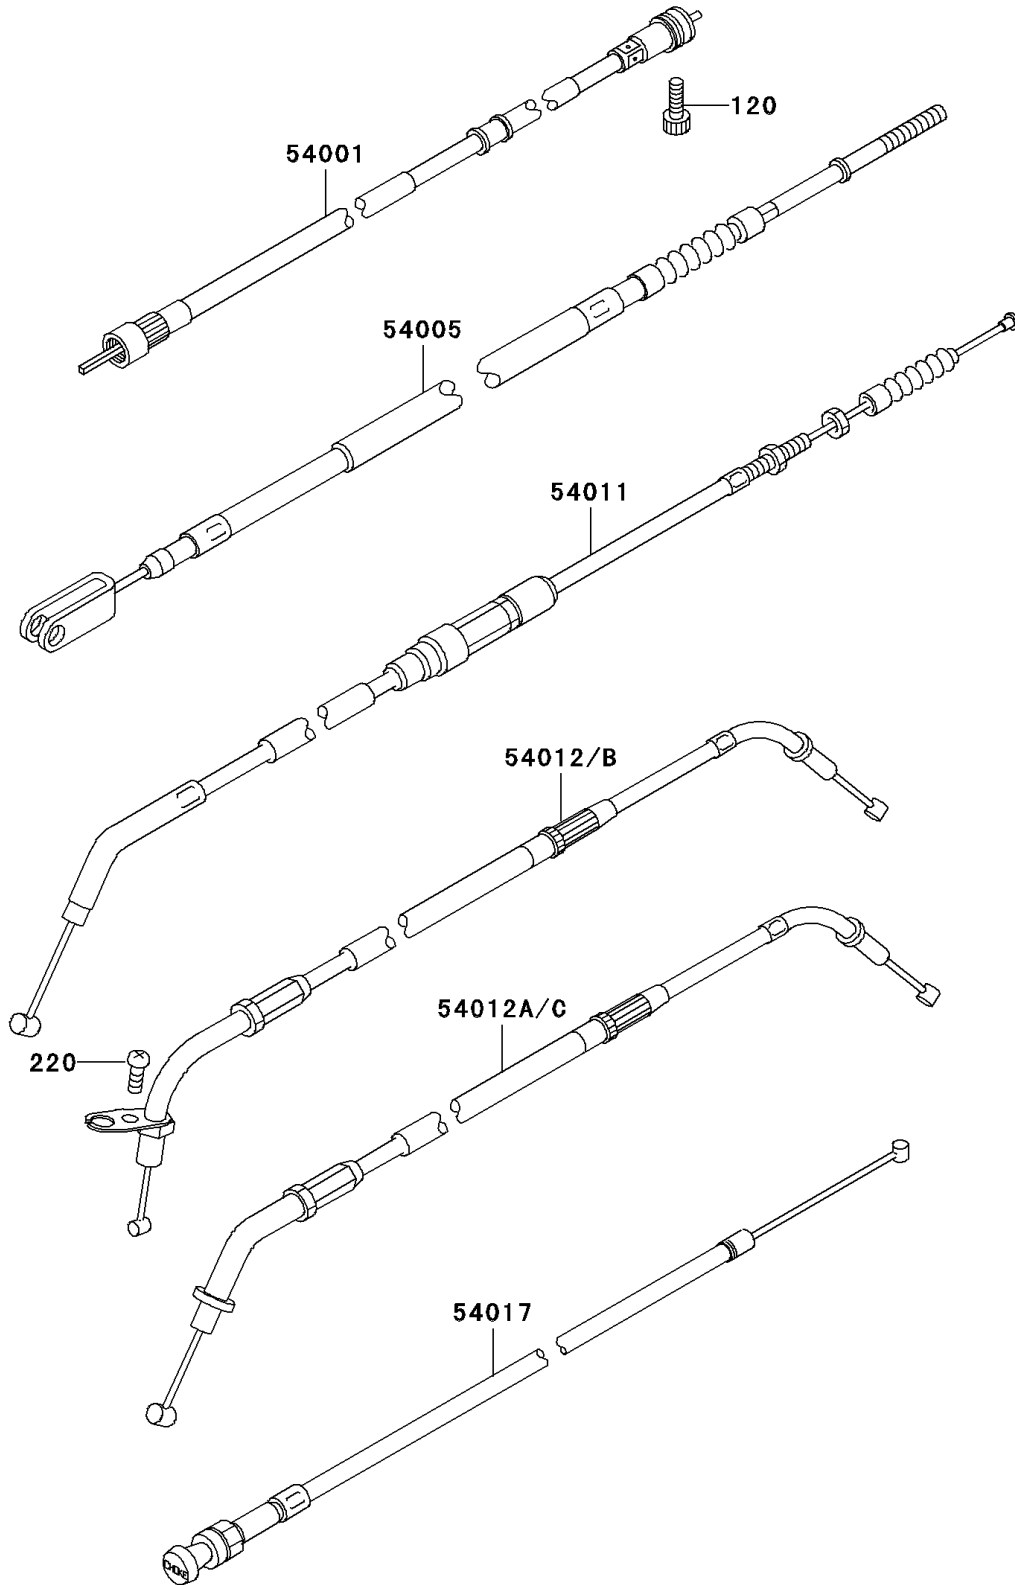

2004 Vulcan 800 Classic

PARTS DIAGRAM

Cables

F2540

2004 Vulcan 800 Classic

PARTS LIST

Cables

ITEM NAME	PART NUMBER	QUANTITY
BOLT-SOCKET (Ref # 120)	120P0520	1
SCREW-PAN-CROSS (Ref # 220)	220F0514	1
CABLE-SPEEDMETER (Ref # 54001)	54001-1219	1
CABLE-BRAKE (Ref # 54005)	54005-1182	1
CABLE-CLUTCH (Ref # 54011)	54011-1356	1
CABLE-THROTTLE,OPENING (Ref # 54012)	54012-0056	1
CABLE-THROTTLE,CLOSING (Ref # 54012A)	54012-0057	1
CABLE-STARTER (Ref # 54017)	54017-1201	1