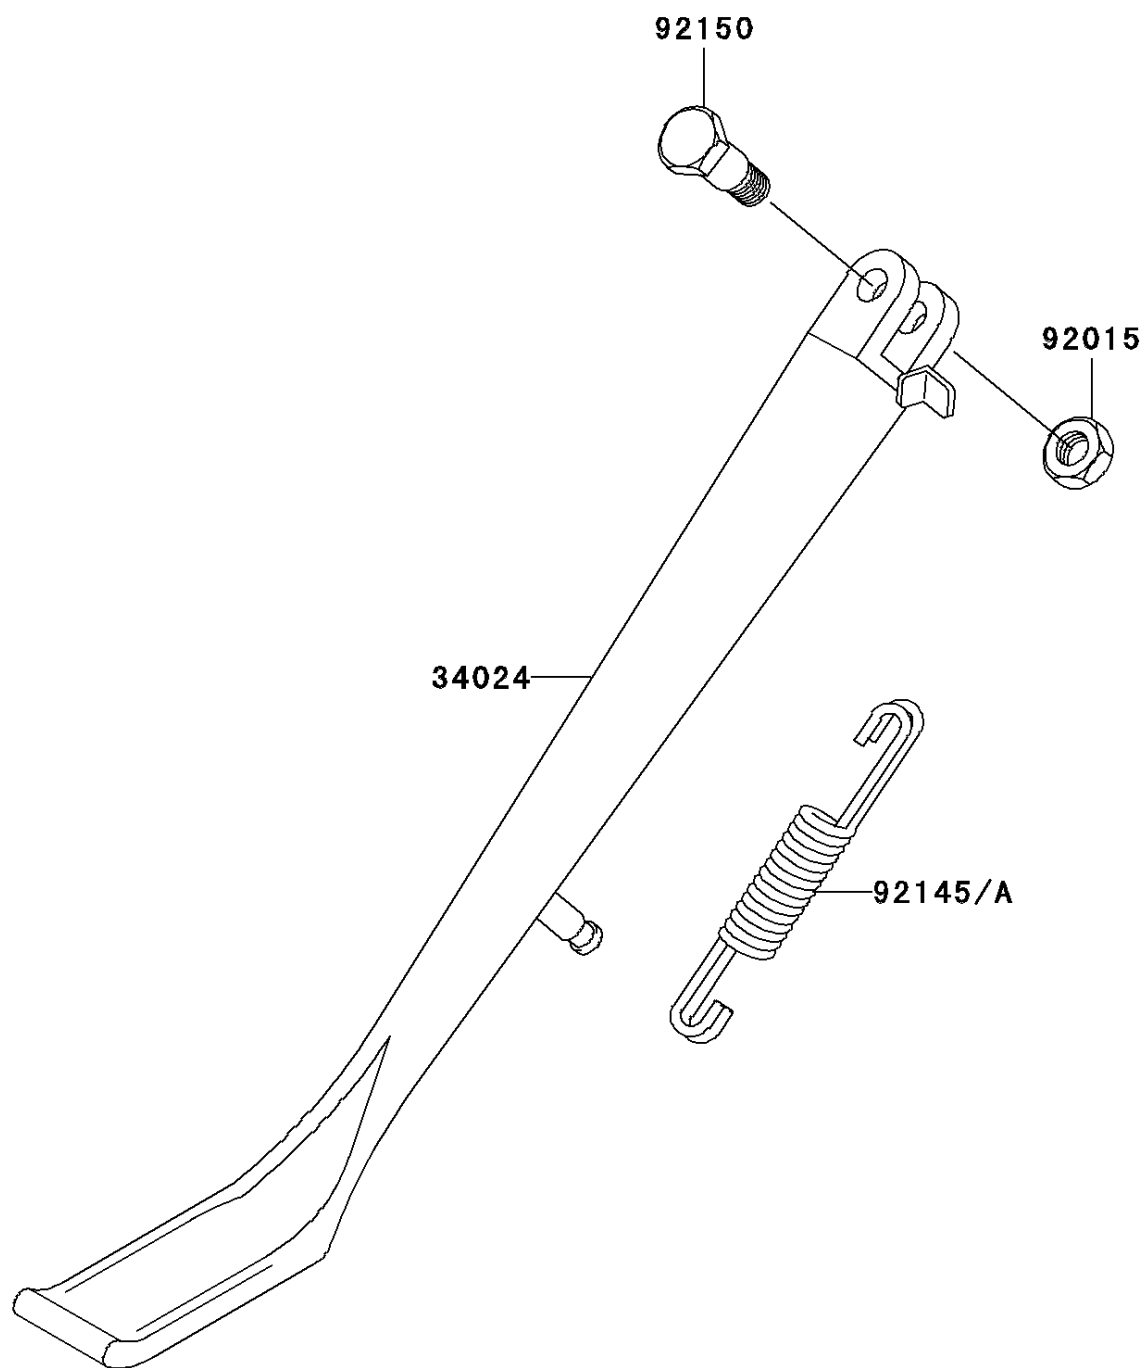

## PARTS DIAGRAM

Stand(s)

F2190

# 2003 Vulcan 800 Classic

## PARTS LIST

Stand(s)

**ITEM NAME**

**PART NUMBER**

**QUANTITY**

---