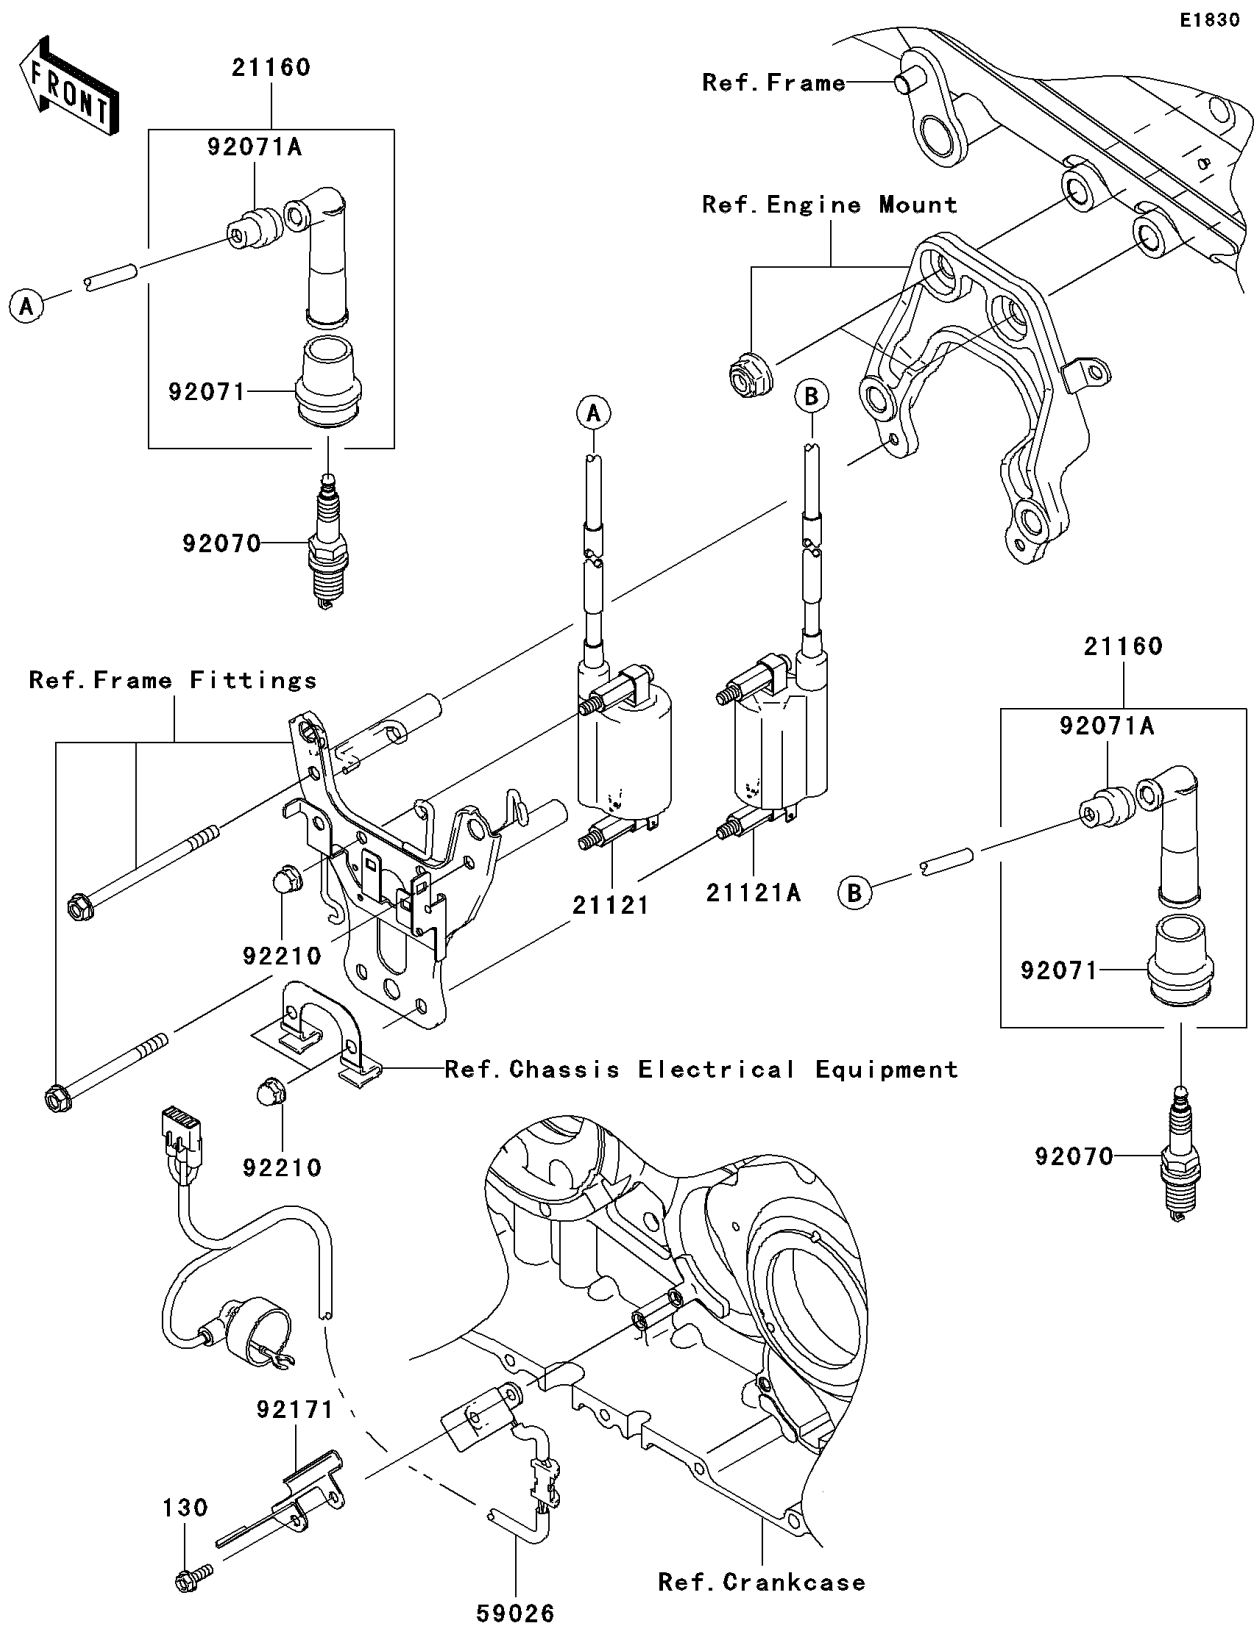

2009 Vulcan® 2000 Classic LT

PARTS DIAGRAM

Ignition System

2009 Vulcan[®] 2000 Classic LT

PARTS LIST Ignition System

ITEM NAME	PART NUMBER	QUANTITY
-----------	-------------	----------
