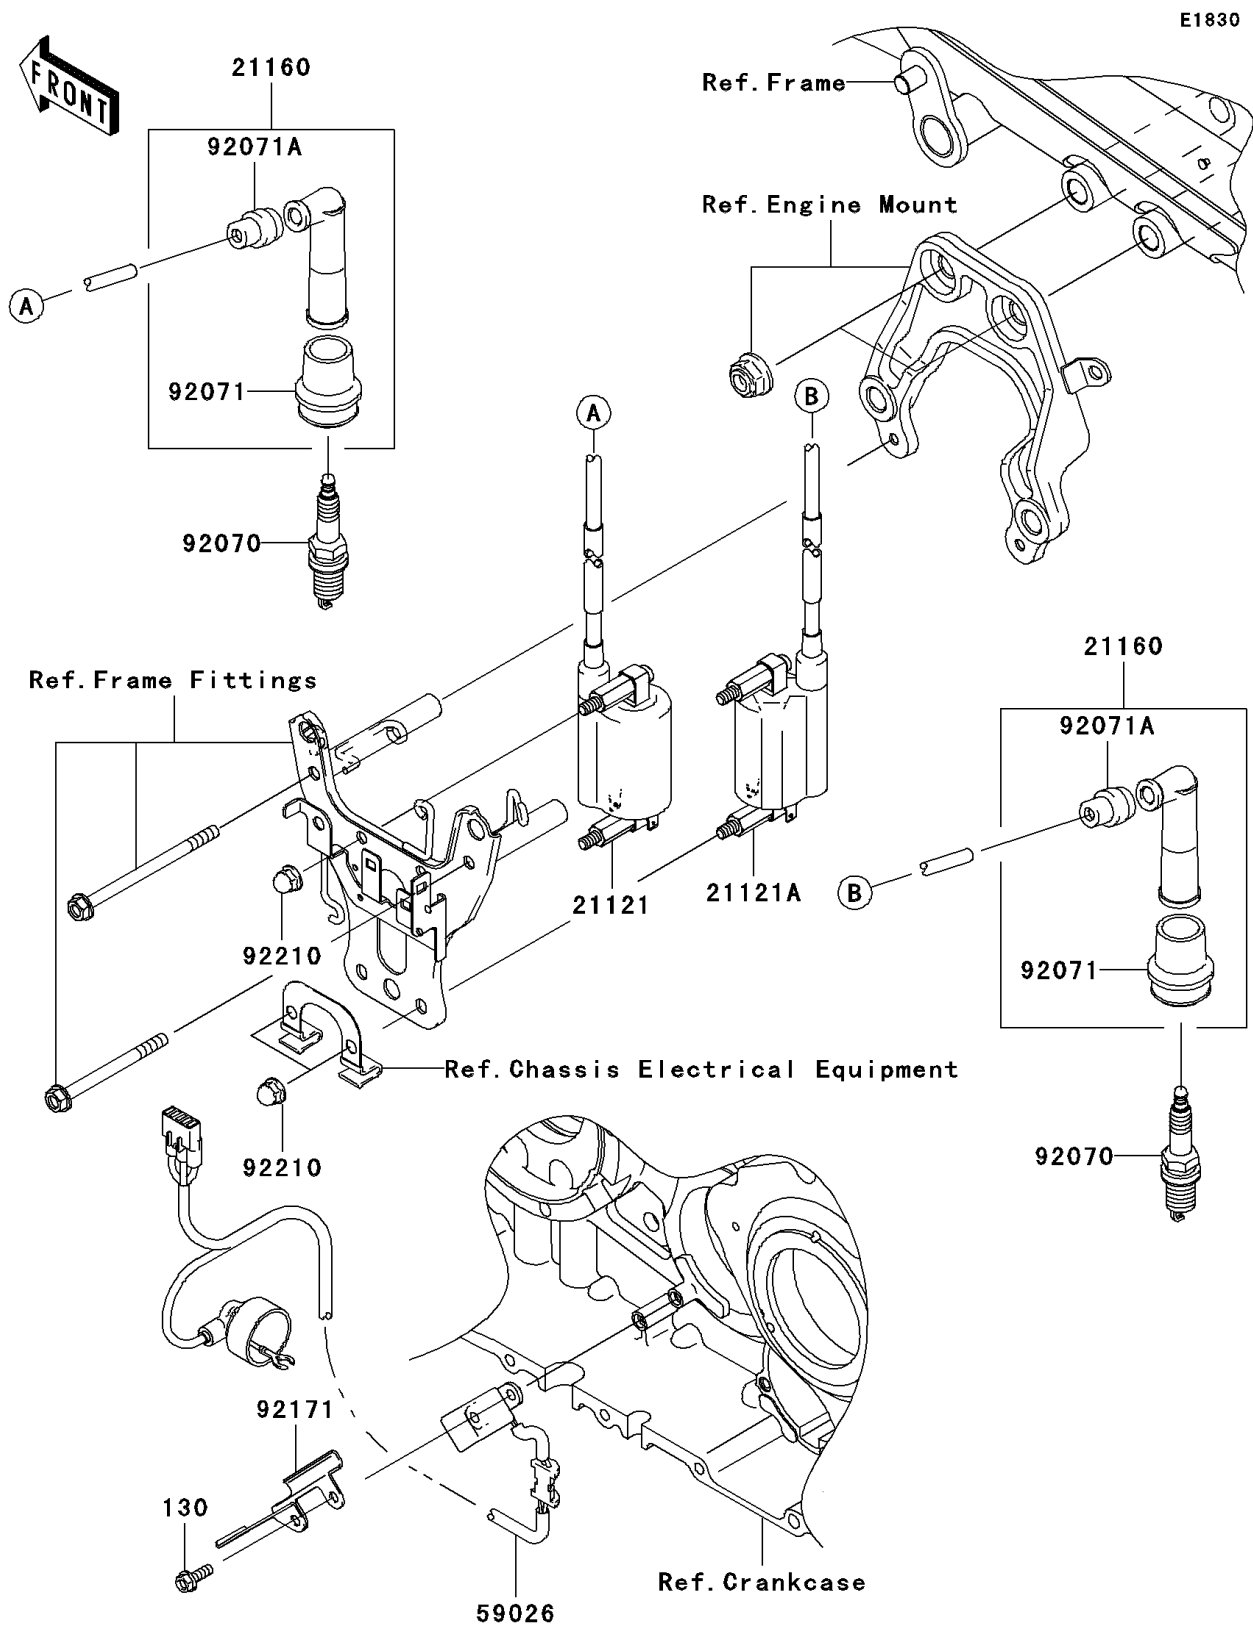

2008 Vulcan® 2000 Classic LT

PARTS DIAGRAM

Ignition System

2008 Vulcan® 2000 Classic LT

PARTS LIST Ignition System

ITEM NAME	PART NUMBER	QUANTITY
-----------	-------------	----------
