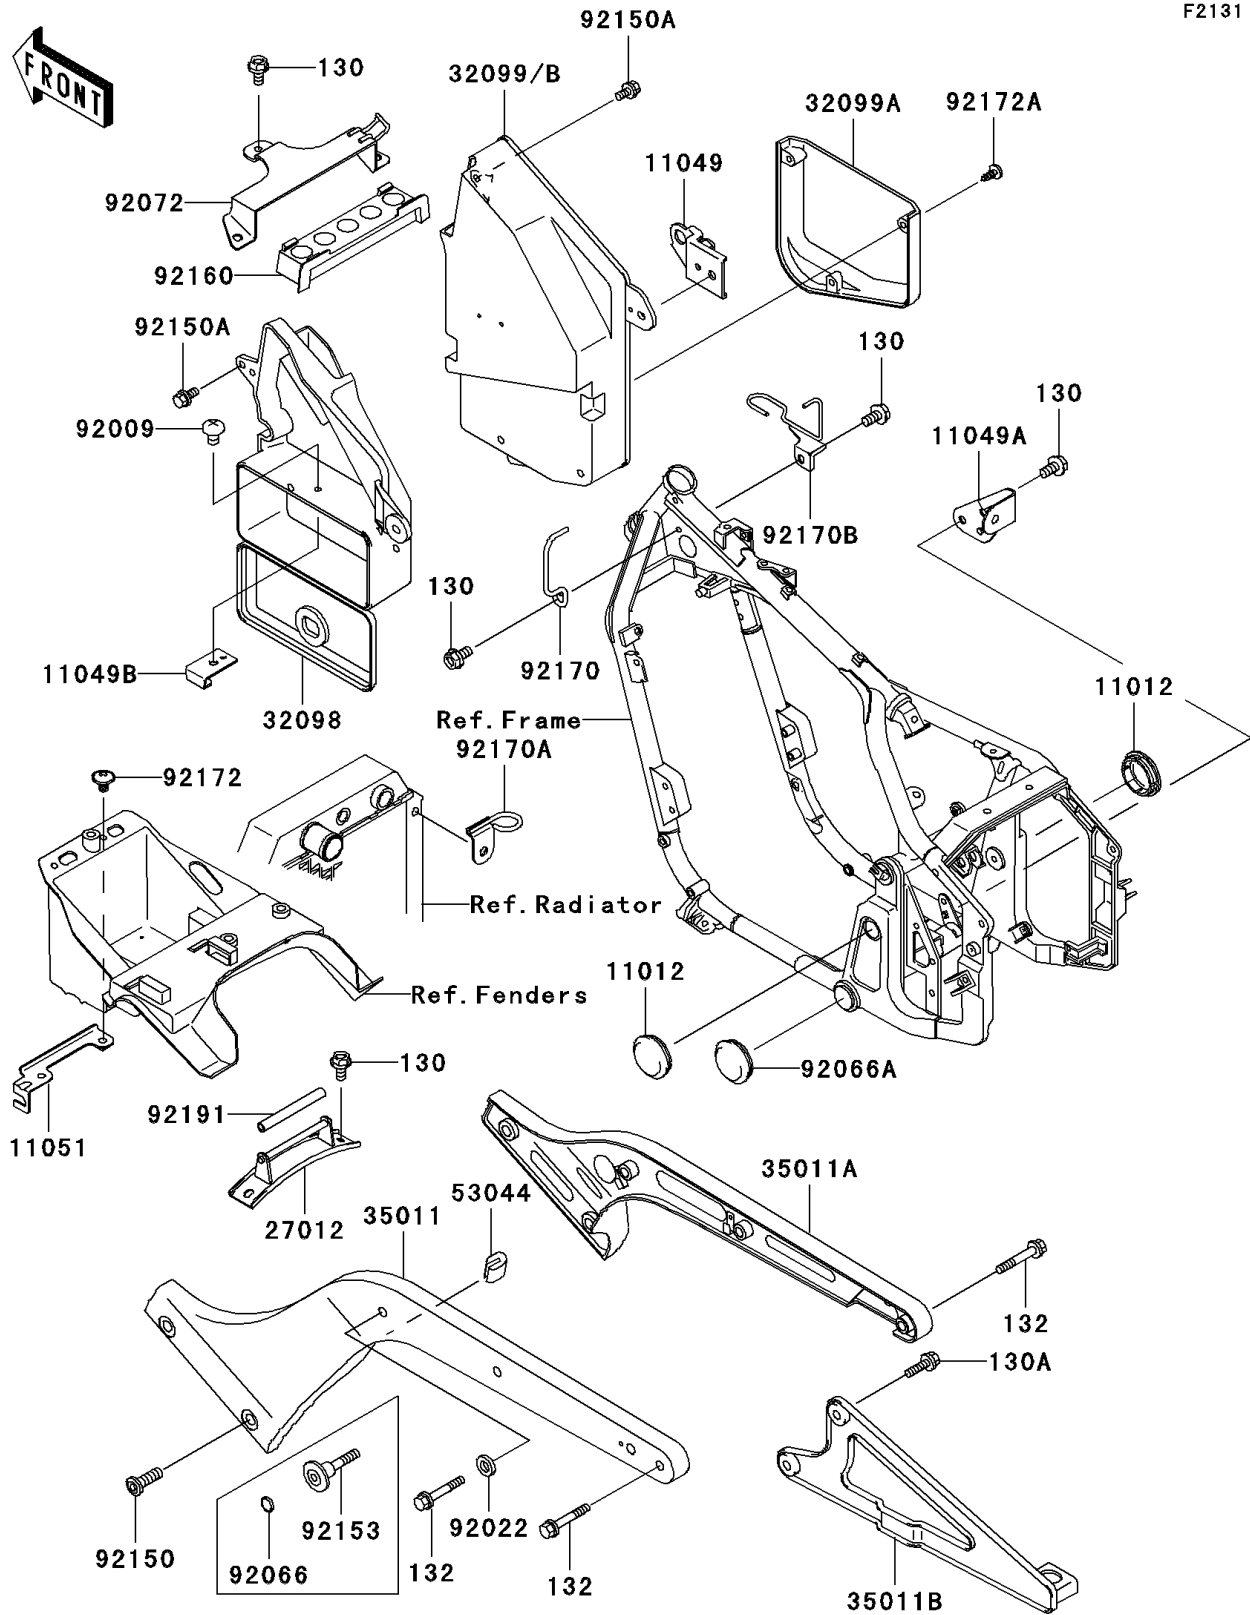

## PARTS DIAGRAM

### Frame Fittings

F2131

# 2002 Vulcan 800 Classic

## PARTS LIST Frame Fittings

ITEM NAME	PART NUMBER	QUANTITY
-----------	-------------	----------

---