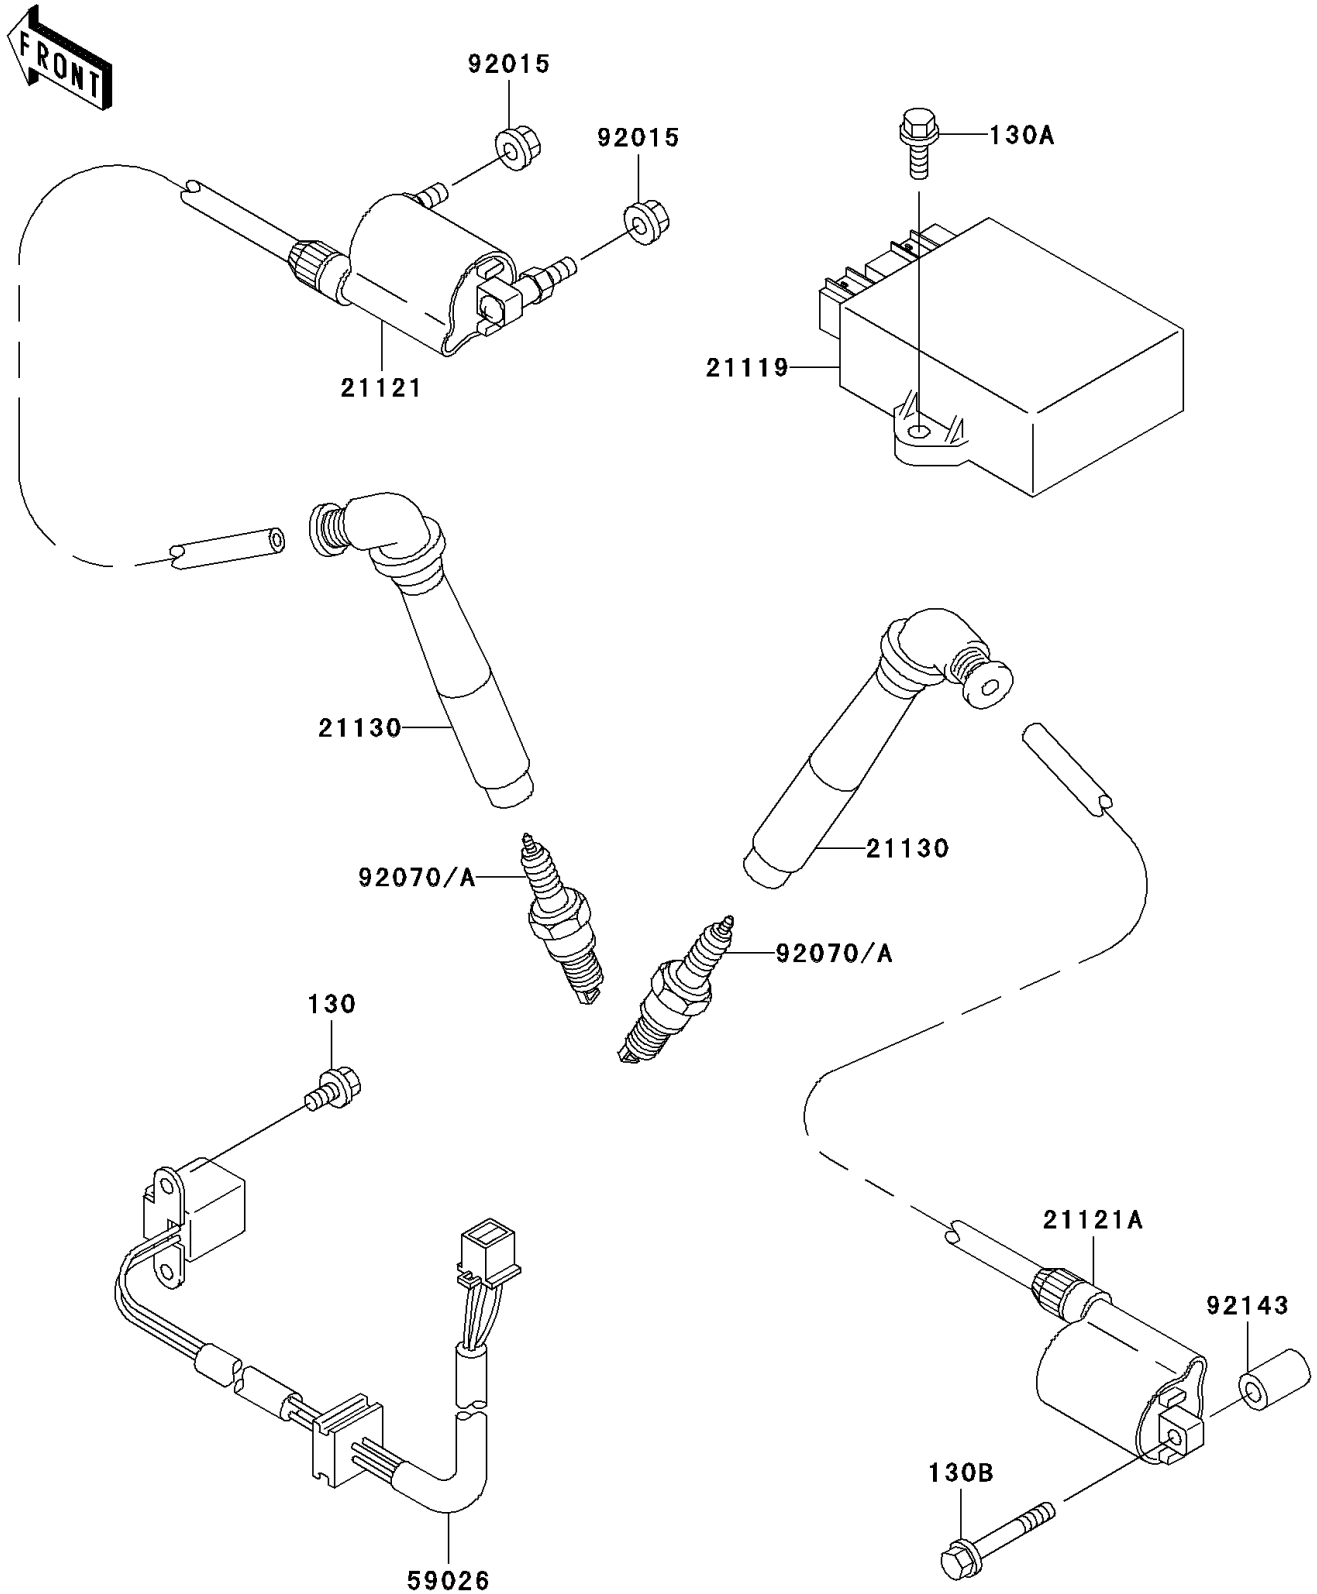

2002 Vulcan 800 Classic

PARTS DIAGRAM

Ignition System

E1830

2002 Vulcan 800 Classic

PARTS LIST

Ignition System

ITEM NAME

PART NUMBER

QUANTITY
