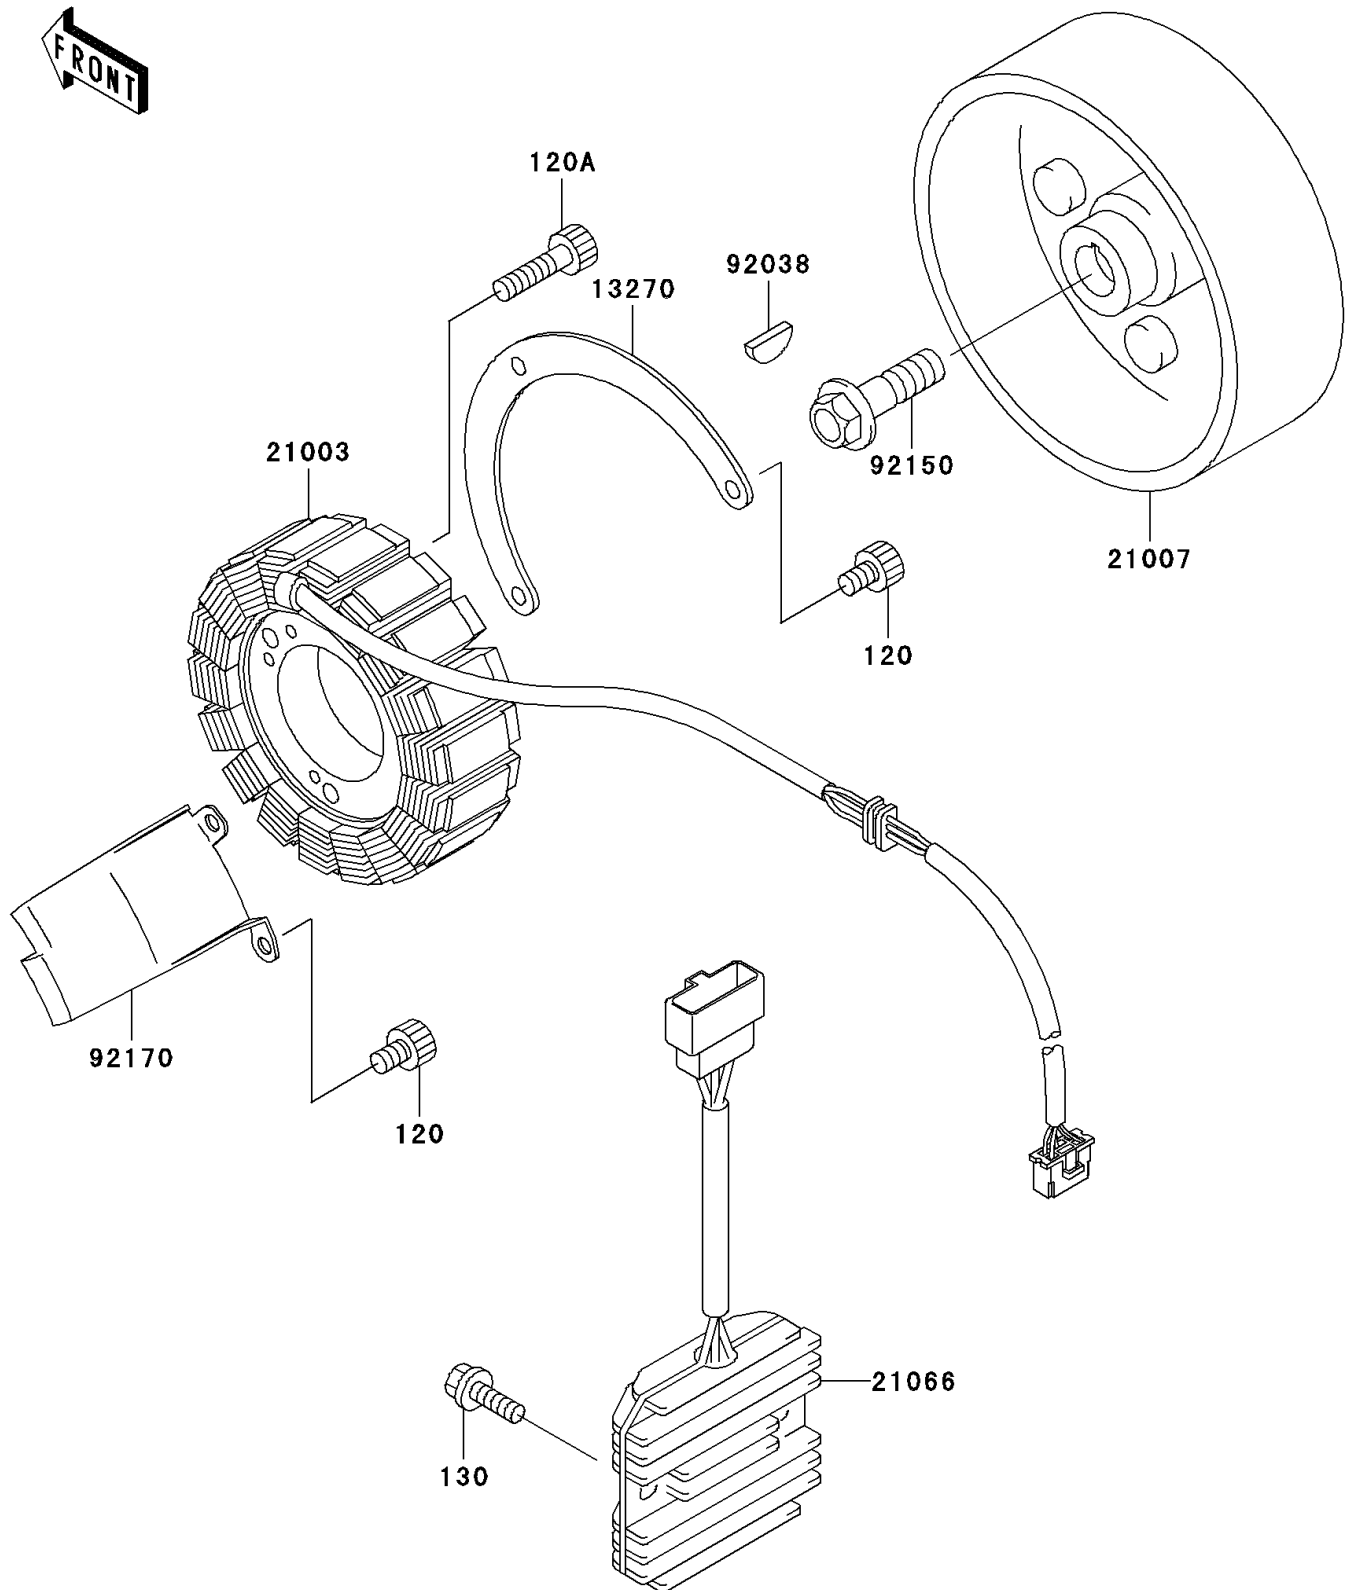

2004 Vulcan 800 Classic

PARTS DIAGRAM

Generator

E1810

2004 Vulcan 800 Classic

PARTS LIST

Generator

ITEM NAME	PART NUMBER	QUANTITY
BOLT-SOCKET (Ref # 120)	120P0510	5
BOLT-SOCKET,6X35 (Ref # 120A)	120P0635	3
BOLT-FLANGED (Ref # 130)	130J0620	2
PLATE (Ref # 13270)	13270-1398	1
STATOR (Ref # 21003)	21003-1383	1
ROTOR,GENERATOR (Ref # 21007)	21007-1279	1
REGULATOR-VOLTAGE (Ref # 21066)	21066-1099	1
KEY,WOODRUFF (Ref # 92038)	92038-001	1
BOLT,12X40 (Ref # 92150)	92150-1717	1
CLAMP (Ref # 92170)	92170-1559	1