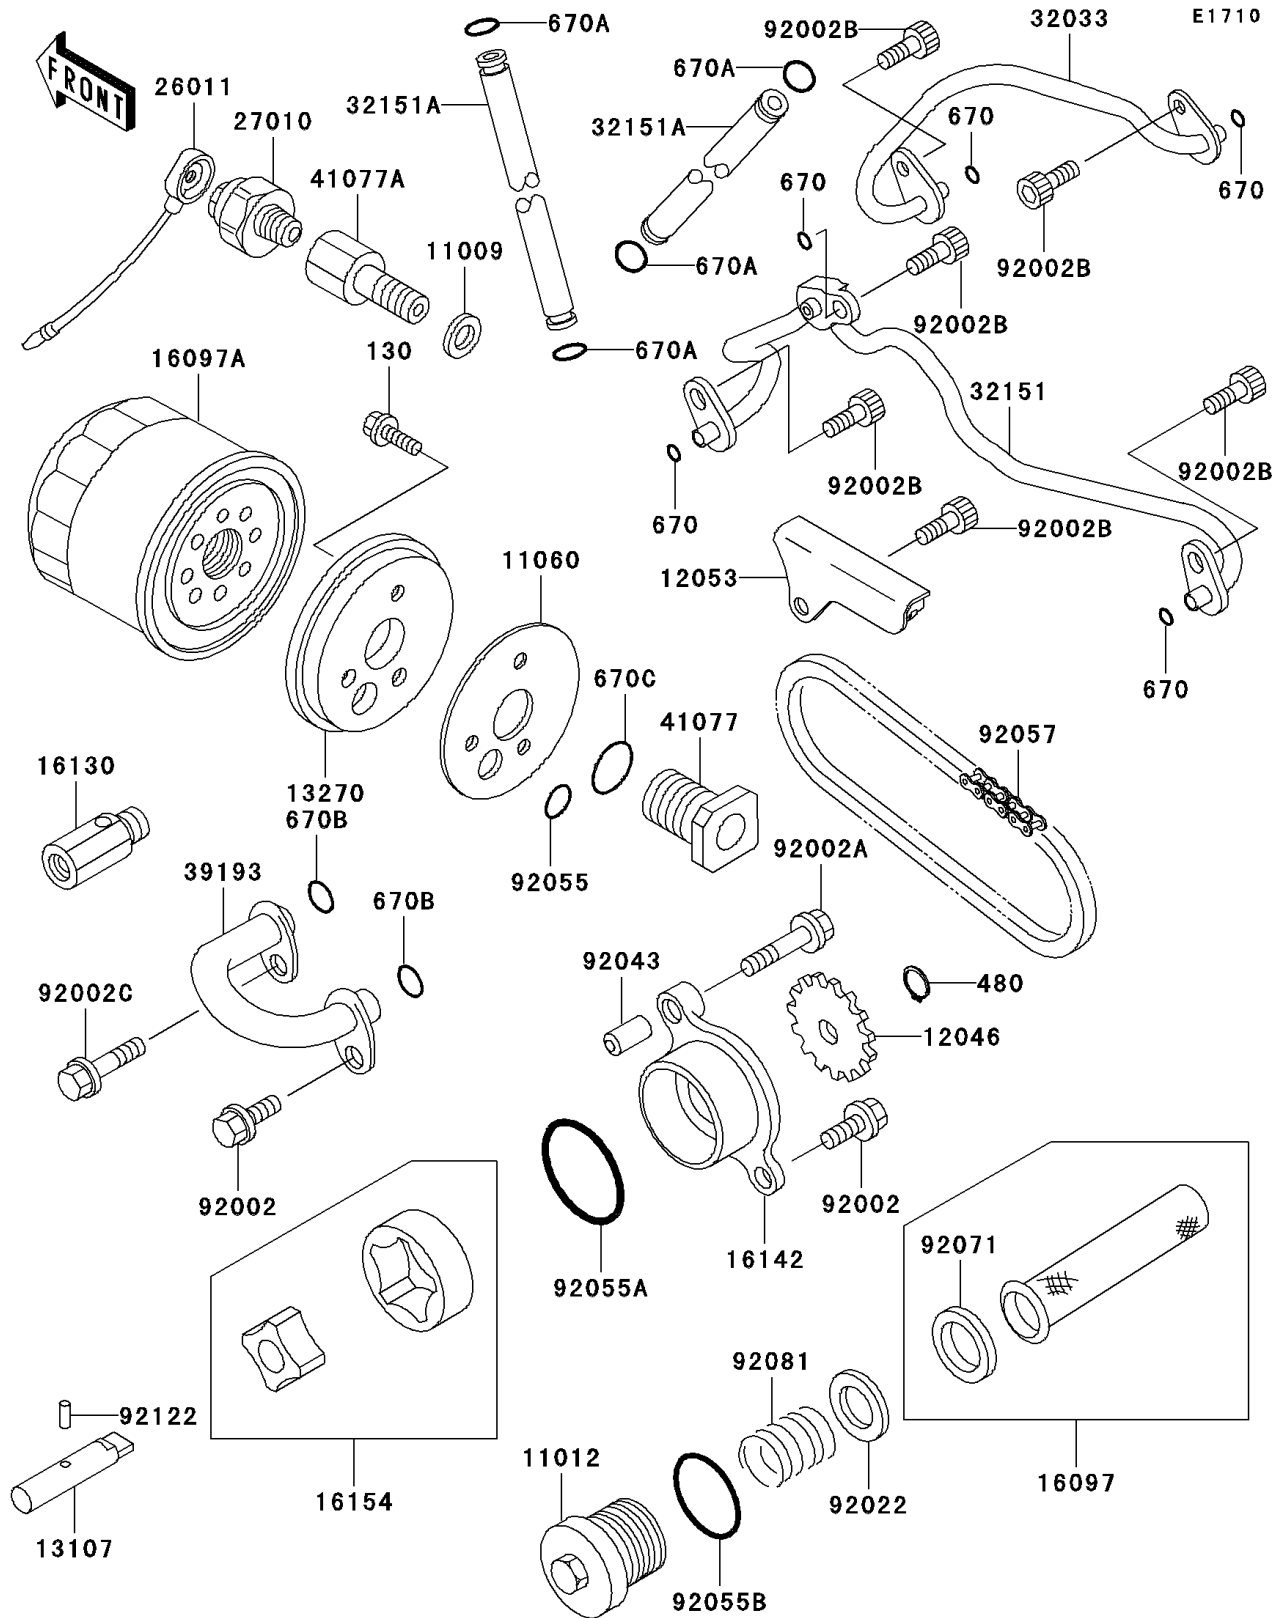

2002 Vulcan 800 Classic

PARTS DIAGRAM

Oil Pump/Oil Filter

2002 Vulcan 800 Classic

PARTS LIST

Oil Pump/Oil Filter

ITEM NAME

PART NUMBER

QUANTITY
