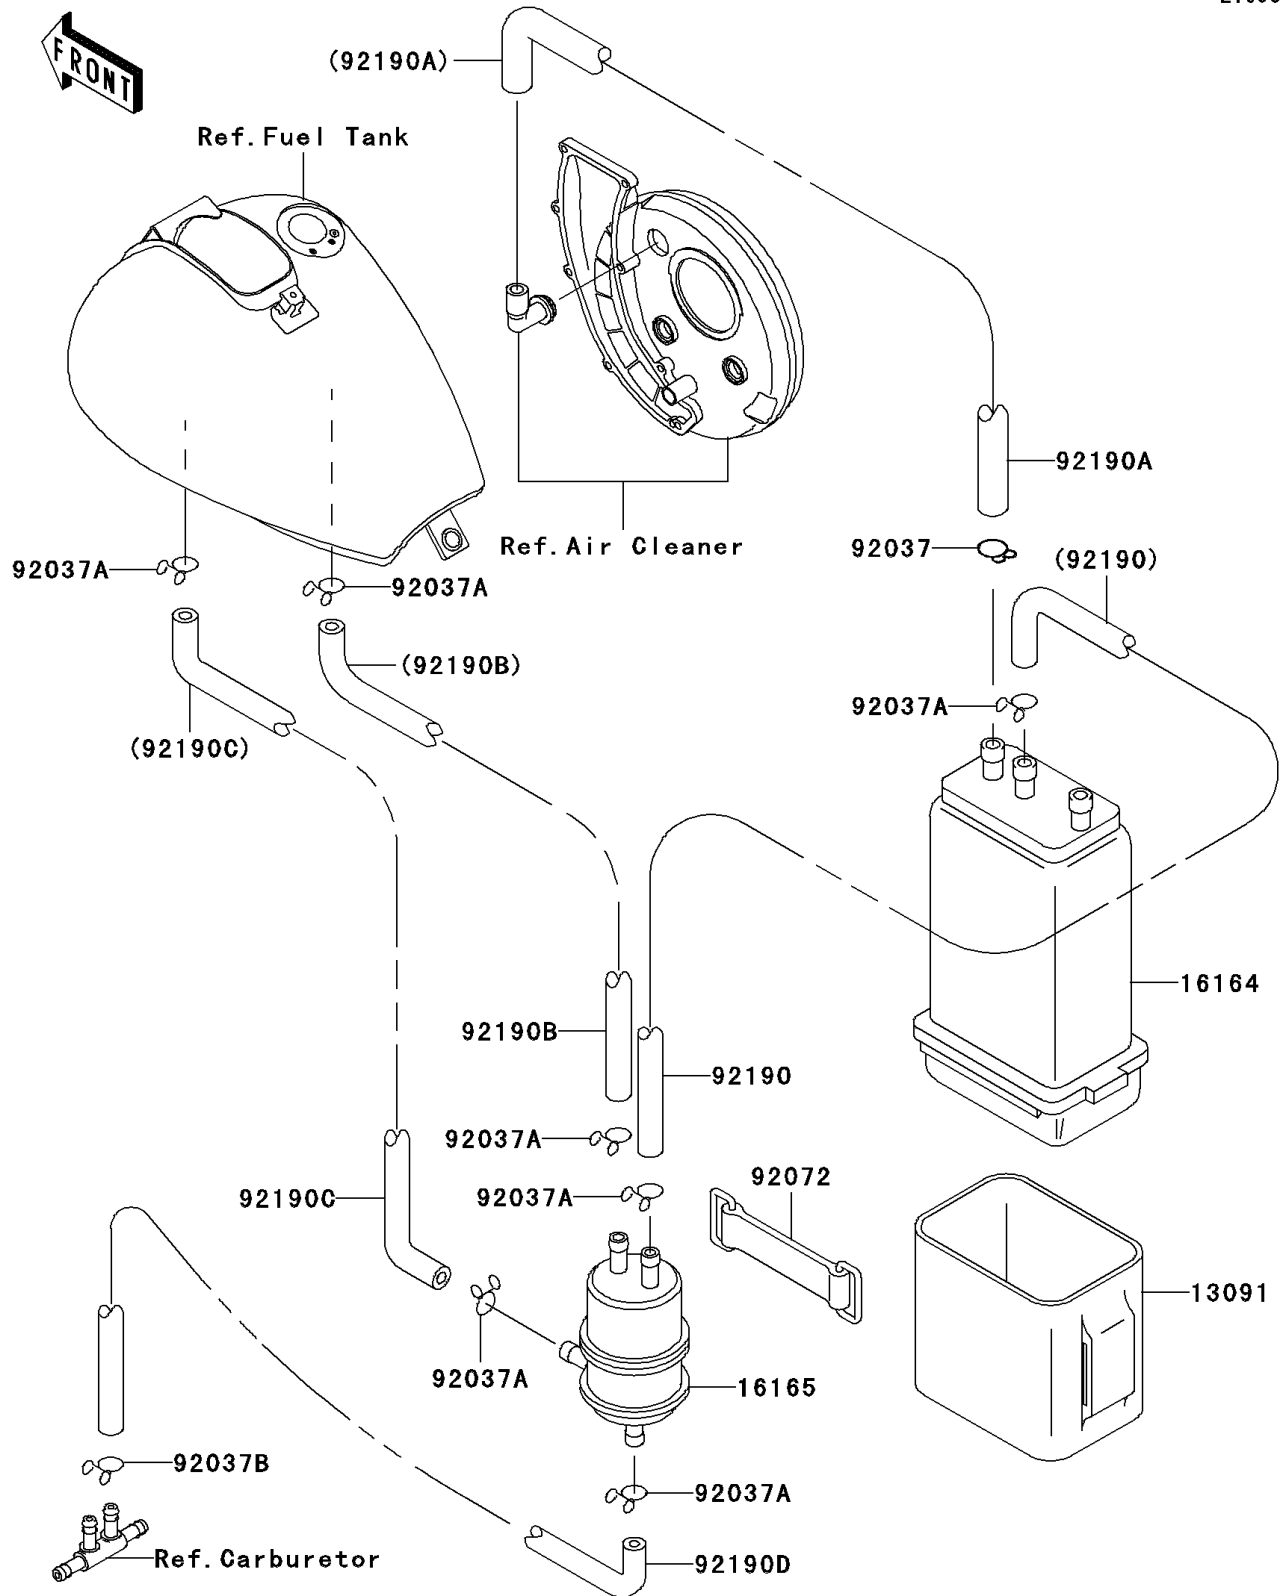

2004 Vulcan 800 Classic

PARTS DIAGRAM

Fuel Evaporative System(CA)

E1650

2004 Vulcan 800 Classic

PARTS LIST

Fuel Evaporative System(CA)

ITEM NAME	PART NUMBER	QUANTITY
HOLDER,CANISTER (Ref # 13091)	13091-1308	1
CANISTER (Ref # 16164)	16164-1052	1
SEPARATOR (Ref # 16165)	16165-1001	1
CLAMP,HOSE (Ref # 92037)	92037-1104	1
CLAMP,TUBE (Ref # 92037A)	92037-147	7
CLAMP (Ref # 92037B)	92037-1610	1
BAND,L=50 (Ref # 92072)	92072-1419	1
TUBE,CANISTER-SEPA (Ref # 92190)	92190-1618	1
TUBE,7X12X540,GREEN (Ref # 92190A)	92190-1619	1
TUBE,SEPA-TANK (Ref # 92190B)	92190-1620	1
TUBE,SEPA-TANK (Ref # 92190C)	92190-1621	1
TUBE,SEPA-FITTING (Ref # 92190D)	92190-1622	1