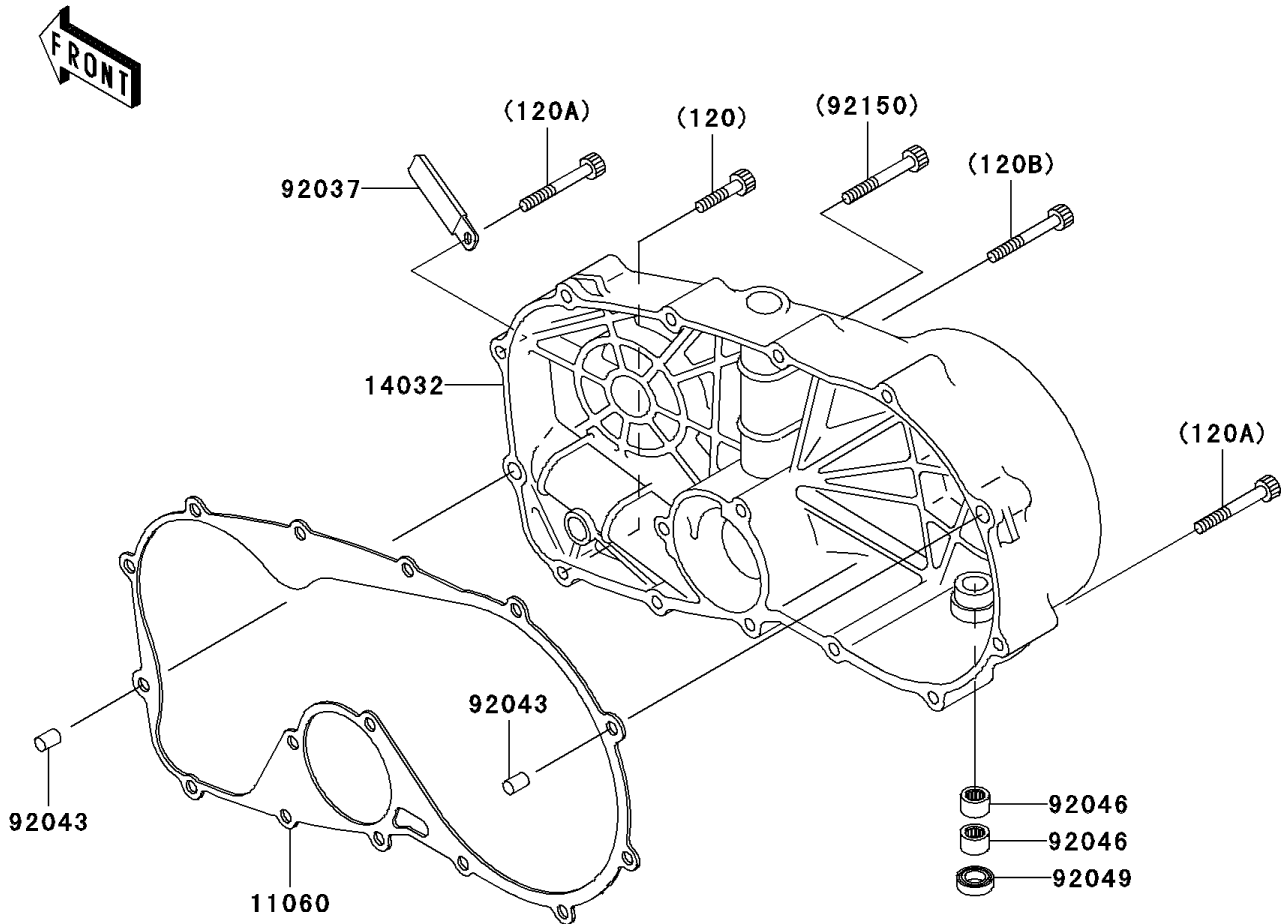

2004 Vulcan 800 Classic

PARTS DIAGRAM

Right Engine Cover(s)

E1436

2004 Vulcan 800 Classic

PARTS LIST

Right Engine Cover(s)

ITEM NAME	PART NUMBER	QUANTITY
BOLT-SOCKET (Ref # 120)	120R0630	3
BOLT-SOCKET (Ref # 120A)	120R0650	10
BOLT-SOCKET (Ref # 120B)	120R0665	1
GASKET,CLUTCH COVER (Ref # 11060)	11060-1926	1
COVER-CLUTCH (Ref # 14032)	14032-1403	1
CLAMP,L=60 (Ref # 92037)	92037-1069	1
PIN,6.2X8X14 (Ref # 92043)	92043-1263	2
BEARING-NEEDLE,HK1210 (Ref # 92046)	92046-1010	2
SEAL-OIL,TB12205.5 (Ref # 92049)	92049-1271	1
BOLT,SOCKET,6X50 (Ref # 92150)	92150-1436	1