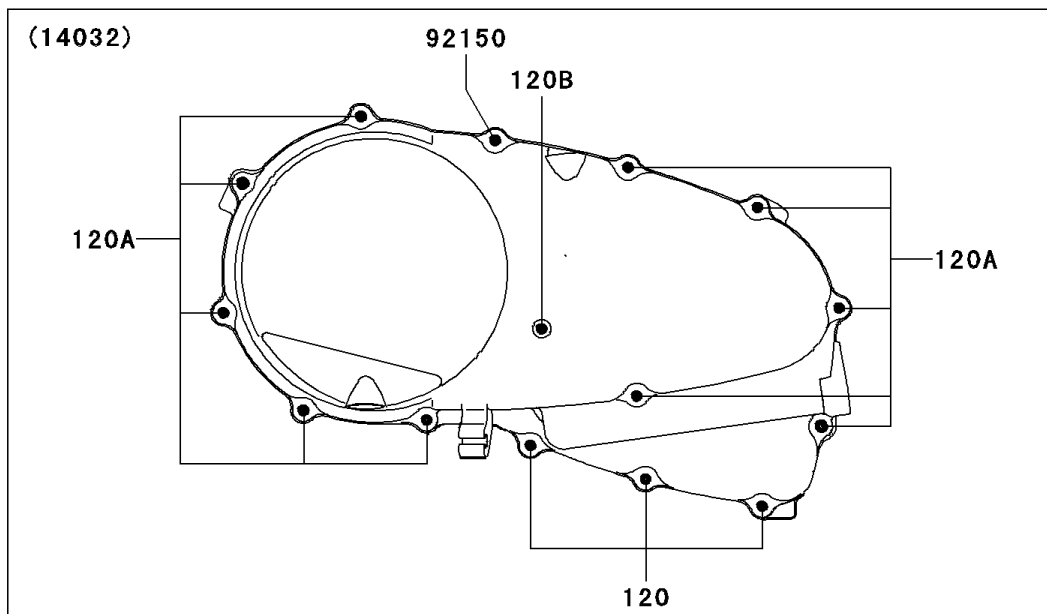

2004 Vulcan 800 Classic

PARTS DIAGRAM

Right Engine Cover(s)

E1436

2004 Vulcan 800 Classic

PARTS LIST

Right Engine Cover(s)

ITEM NAME	PART NUMBER	QUANTITY
BOLT-SOCKET (Ref # 120)	120R0630	3
BOLT-SOCKET (Ref # 120A)	120R0650	10
BOLT-SOCKET (Ref # 120B)	120R0665	1
GASKET,CLUTCH COVER (Ref # 11060)	11060-1926	1
COVER-CLUTCH (Ref # 14032)	14032-1403	1
CLAMP,L=60 (Ref # 92037)	92037-1069	1
PIN,6.2X8X14 (Ref # 92043)	92043-1263	2
BEARING-NEEDLE,HK1210 (Ref # 92046)	92046-1010	2
SEAL-OIL,TB12205.5 (Ref # 92049)	92049-1271	1
BOLT,SOCKET,6X50 (Ref # 92150)	92150-1436	1