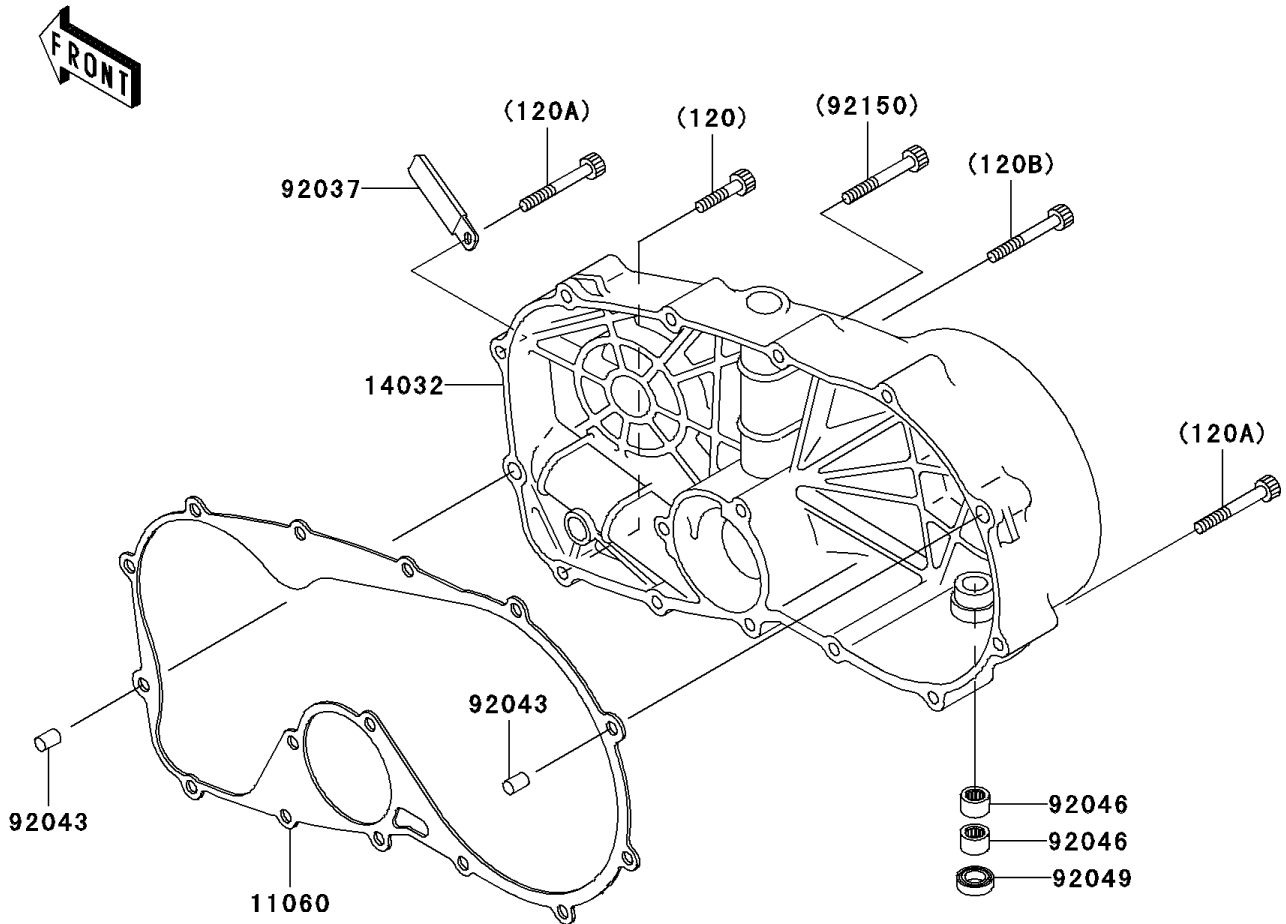

2003 Vulcan 800 Classic

PARTS DIAGRAM

Right Engine Cover(s)

E1436

2003 Vulcan 800 Classic

PARTS LIST

Right Engine Cover(s)

ITEM NAME	PART NUMBER	QUANTITY
-----------	-------------	----------
