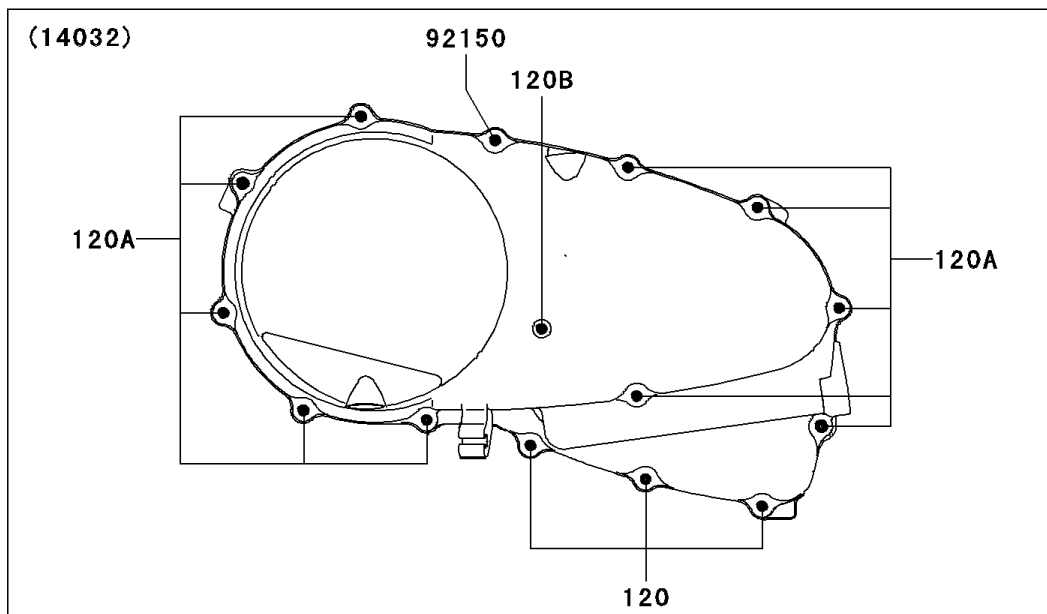

2003 Vulcan 800 Classic

PARTS DIAGRAM

Right Engine Cover(s)

E1436

2003 Vulcan 800 Classic

PARTS LIST

Right Engine Cover(s)

ITEM NAME	PART NUMBER	QUANTITY
-----------	-------------	----------
