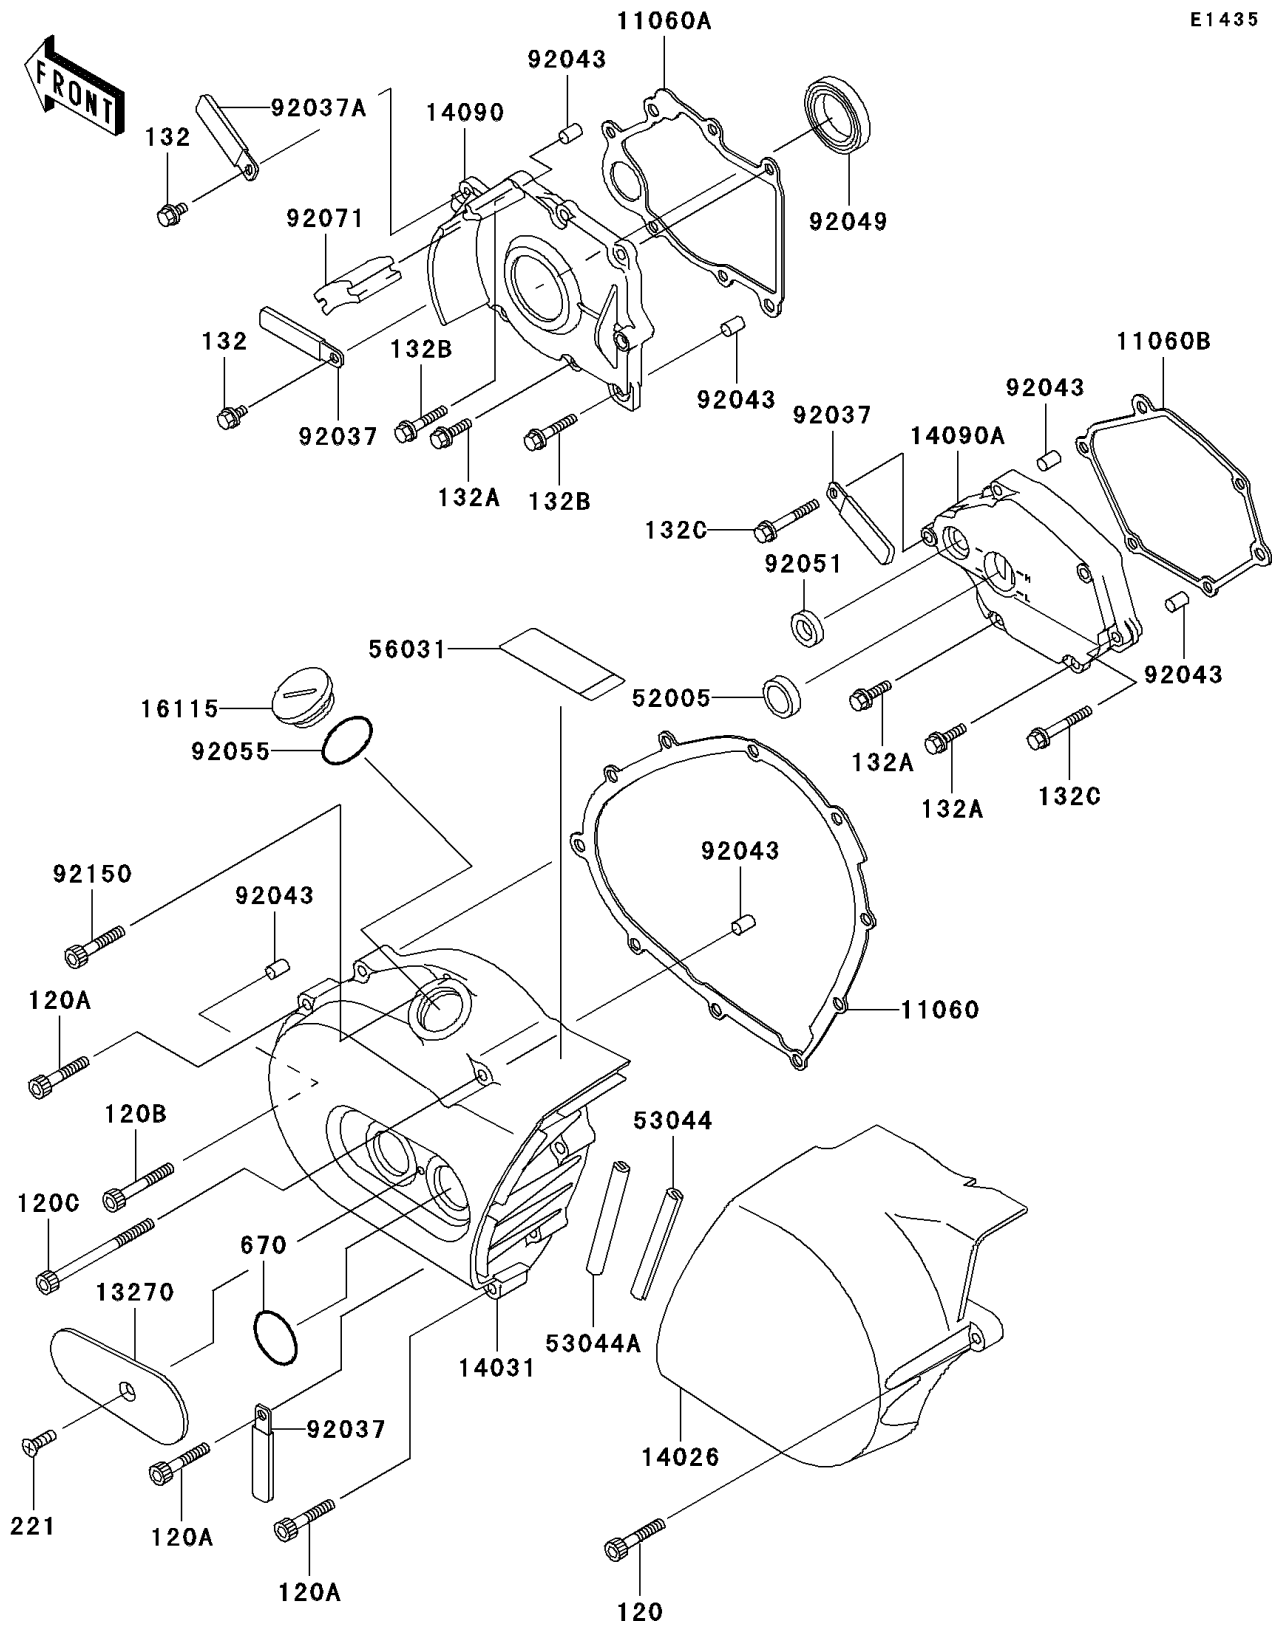

2002 Vulcan 800 Classic

PARTS DIAGRAM

Left Engine Cover(s)

E1435

2002 Vulcan 800 Classic

PARTS LIST

Left Engine Cover(s)

ITEM NAME	PART NUMBER	QUANTITY
BOLT-SOCKET (Ref # 120)	120R0630	1
BOLT-SOCKET (Ref # 120A)	120R0635	7
BOLT-SOCKET (Ref # 120B)	120R0645	1
BOLT-SOCKET (Ref # 120C)	120R0685	1
BOLT-FLANGED-SMALL,6X10 (Ref # 132)	132H0610	2
BOLT-FLANGED-SMALL (Ref # 132A)	132J0620	7
BOLT-FLANGED-SMALL (Ref # 132B)	132J0630	2
BOLT-FLANGED-SMALL,6X40 (Ref # 132C)	132J0640	4
SCREW-CSK-CROS,6X14 (Ref # 221)	221R0614	1
O RING (Ref # 670)	670B3034	2
GASKET,GENERATOR COVER (Ref # 11060)	11060-1089	1
GASKET,TRANSMISSION COVER (Ref # 11060A)	11060-1683	1
GASKET,MECHANISM COVER (Ref # 11060B)	11060-1685	1
PLATE (Ref # 13270)	13270-1397	1
COVER-CHAIN (Ref # 14026)	14026-1217	1
COVER-GENERATOR (Ref # 14031)	14031-1308	1
COVER,TRANSMISSION (Ref # 14090)	14090-1552	1
COVER,MECHANISM (Ref # 14090A)	14090-1559	1
CAP-OIL FILLER (Ref # 16115)	16115-1063	1
GAUGE,OIL LEVEL (Ref # 52005)	52005-1009	1
TRIM (Ref # 53044)	53044-1285	1
TRIM (Ref # 53044A)	53044-1286	1
LABEL-MANUAL,OIL CAPACITY (Ref # 56031)	56031-1894	1
CLAMP,L=45 (Ref # 92037)	92037-1539	3
CLAMP (Ref # 92037A)	92037-1993	1
PIN,6.2X8X14 (Ref # 92043)	92043-1263	6
SEAL-OIL,TC32488 (Ref # 92049)	92049-1361	1
SEAL-OIL,TB13225.5 (Ref # 92051)	92051-005	1
RING-O,31.7X2.4 (Ref # 92055)	92055-049	1

2002 Vulcan 800 Classic

PARTS LIST

Left Engine Cover(s)

ITEM NAME	PART NUMBER	QUANTITY
GROMMET (Ref # 92071)	92071-1232	1
BOLT,SOCKET,6X35 (Ref # 92150)	92150-1887	1