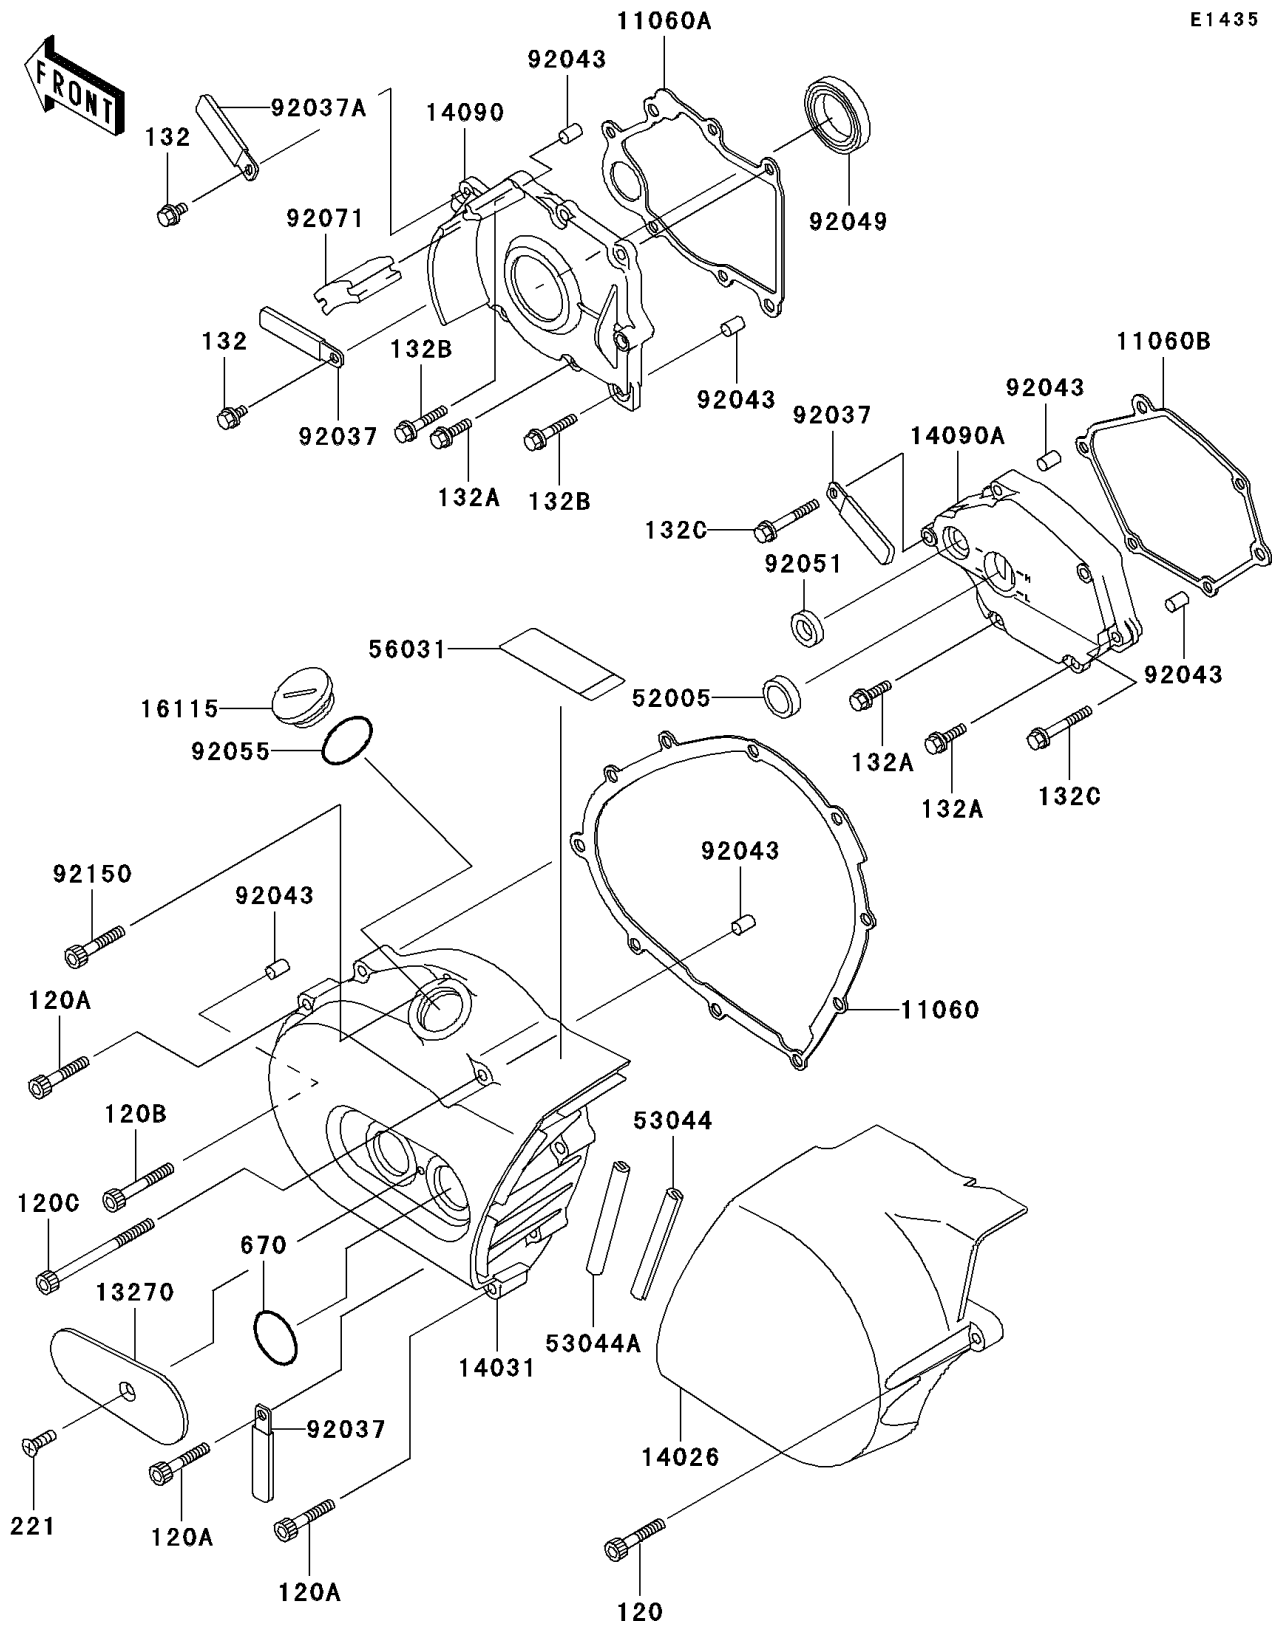

2001 Vulcan 800 Classic

PARTS DIAGRAM

Left Engine Cover(s)

E1435

2001 Vulcan 800 Classic

PARTS LIST

Left Engine Cover(s)

ITEM NAME

PART NUMBER

QUANTITY
