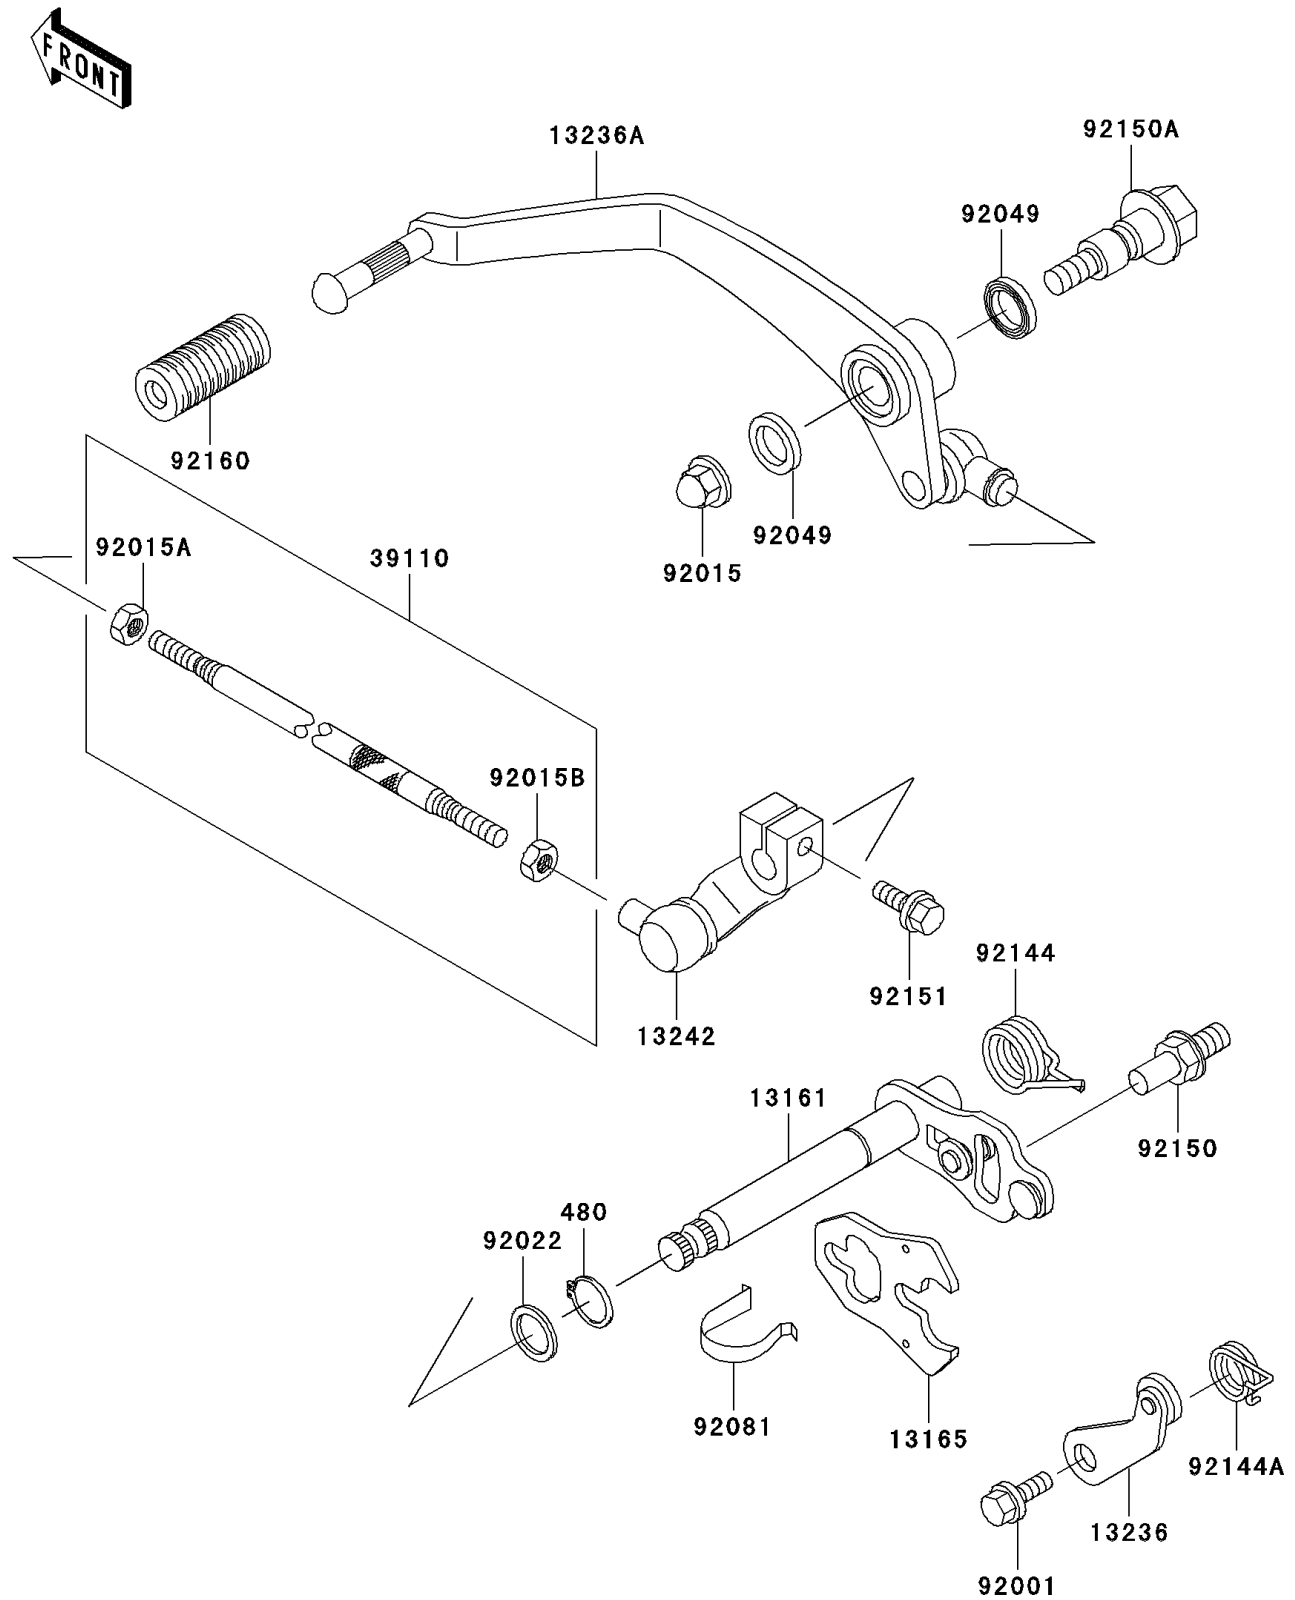

2002 Vulcan 800 Classic

PARTS DIAGRAM

Gear Change Mechanism

E1370

2002 Vulcan 800 Classic

PARTS LIST

Gear Change Mechanism

ITEM NAME

PART NUMBER

QUANTITY
