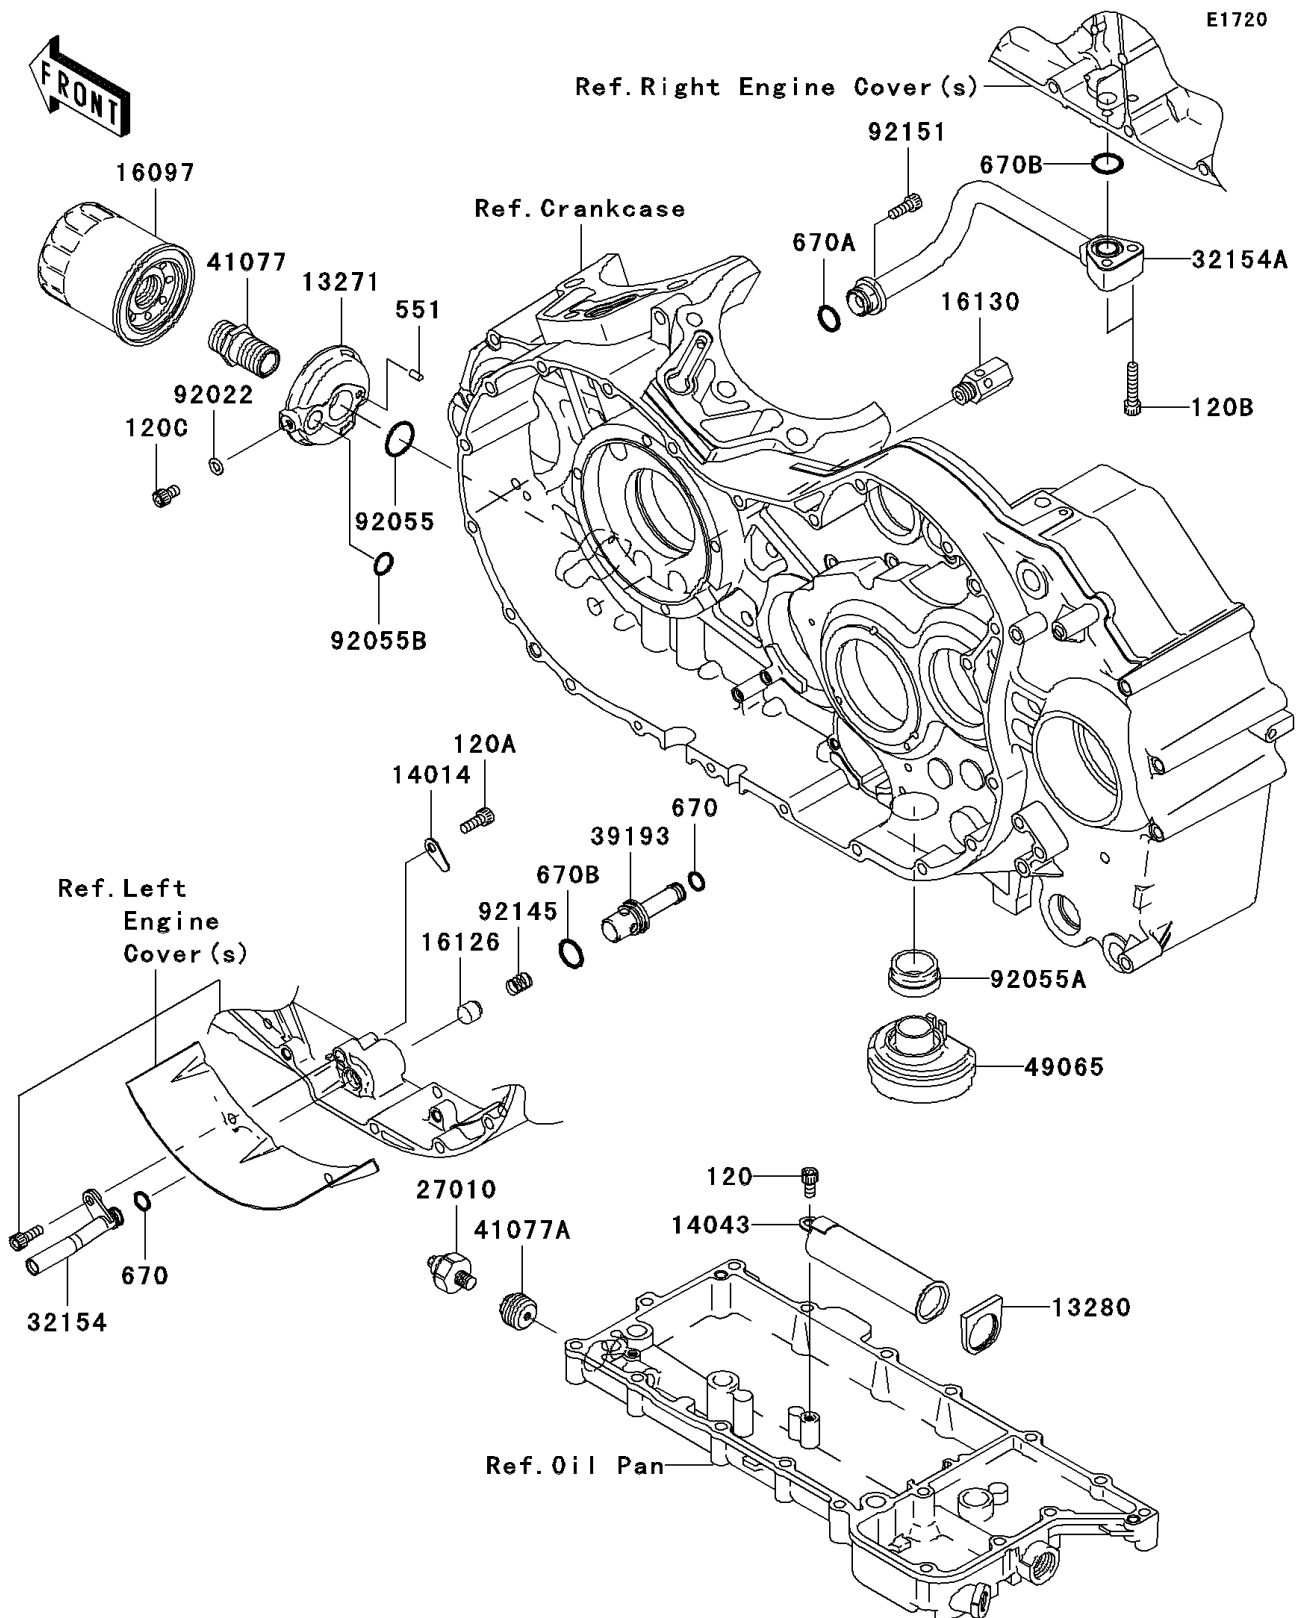

2009 Vulcan® 2000 Classic LT

PARTS DIAGRAM

Oil Filter

2009 Vulcan® 2000 Classic LT

PARTS LIST

Oil Filter

ITEM NAME	PART NUMBER	QUANTITY
-----------	-------------	----------
