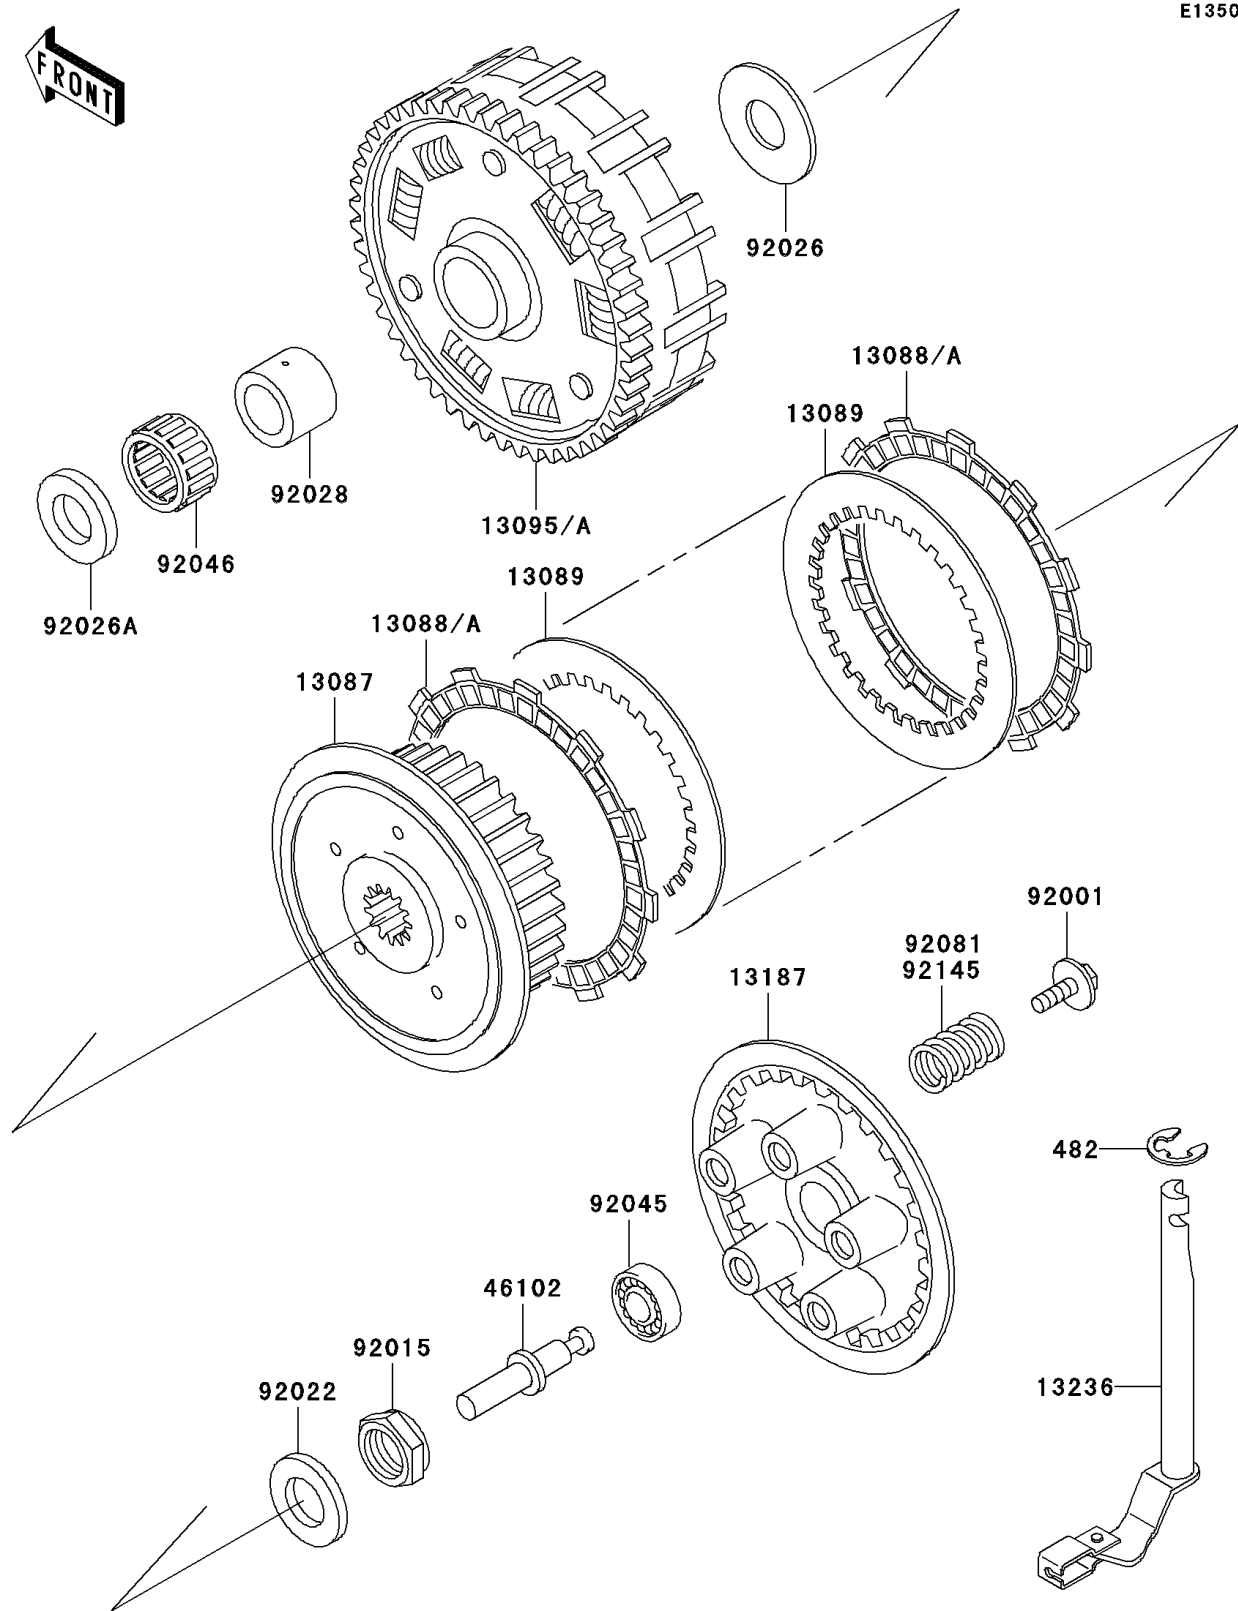

2002 Vulcan 800 Classic

PARTS DIAGRAM

Clutch

2002 Vulcan 800 Classic

PARTS LIST

Clutch

ITEM NAME

PART NUMBER

QUANTITY
