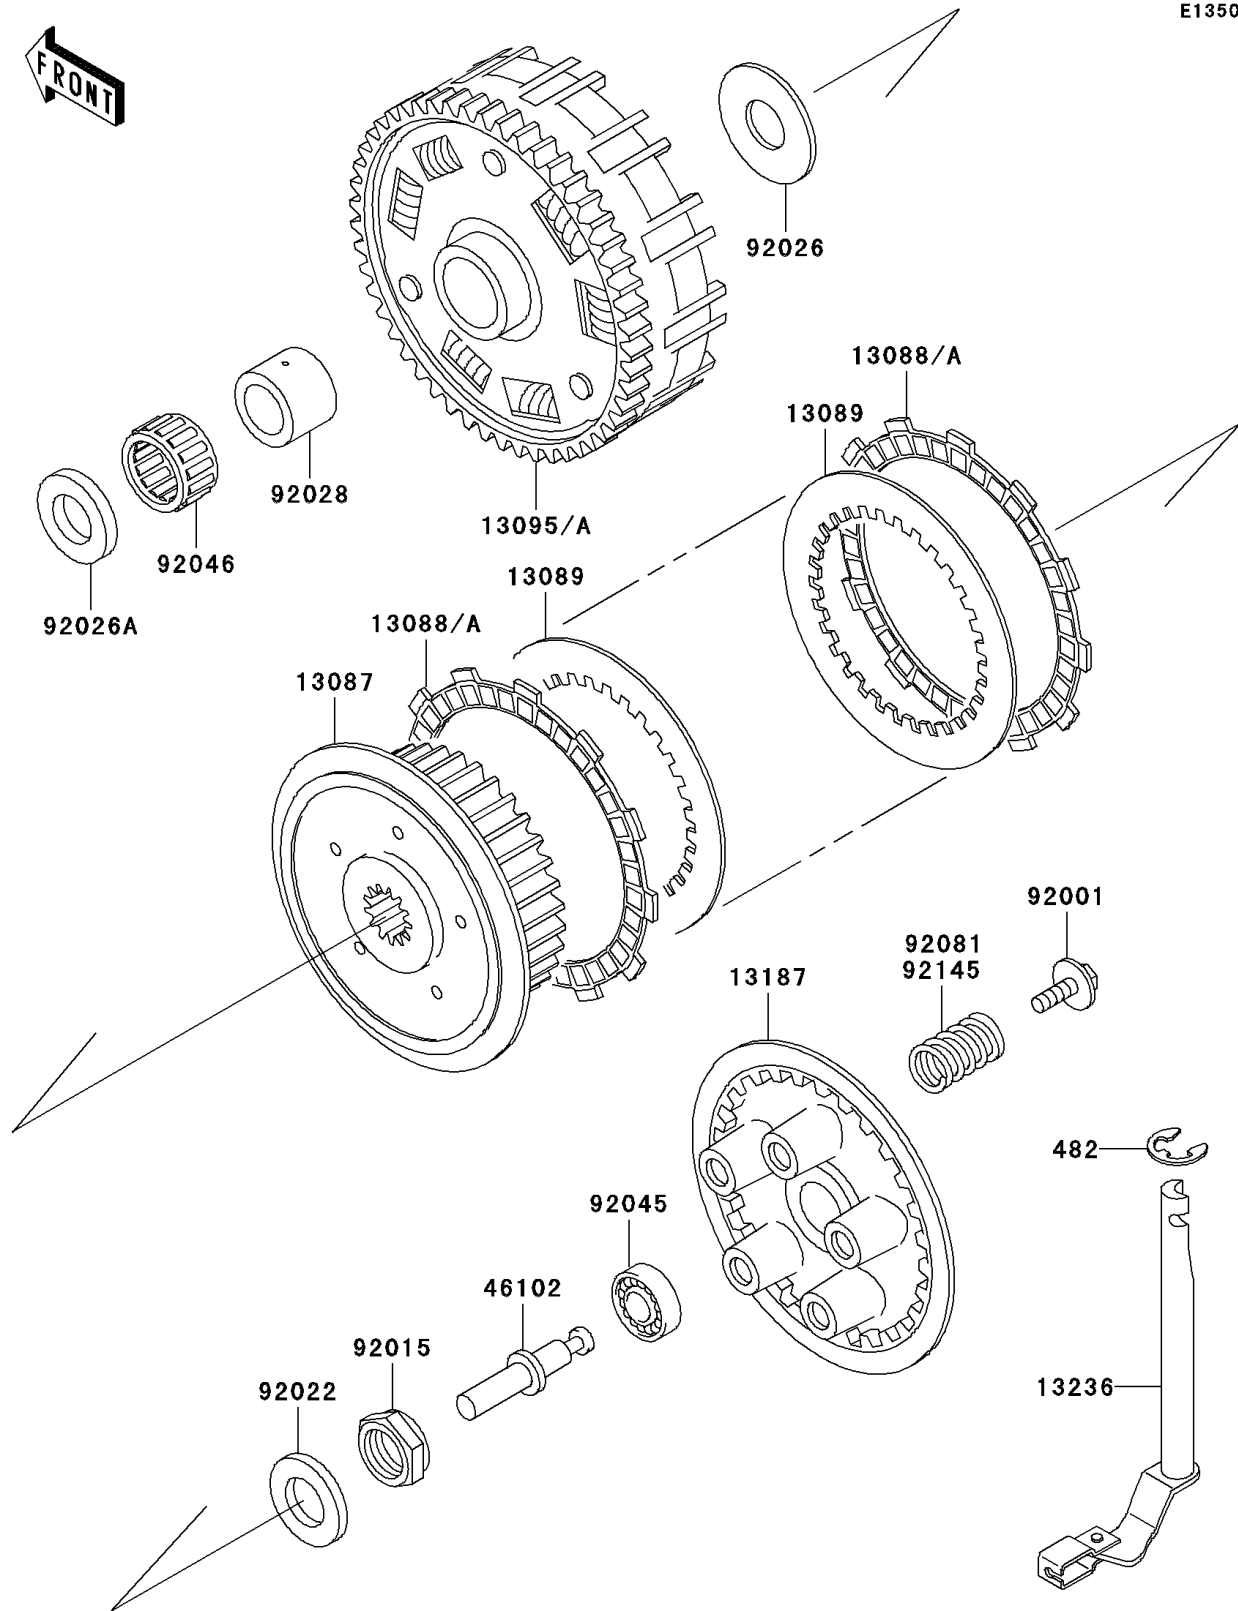

2003 Vulcan 800 Classic

PARTS DIAGRAM

Clutch

2003 Vulcan 800 Classic

PARTS LIST

Clutch

ITEM NAME

PART NUMBER

QUANTITY
