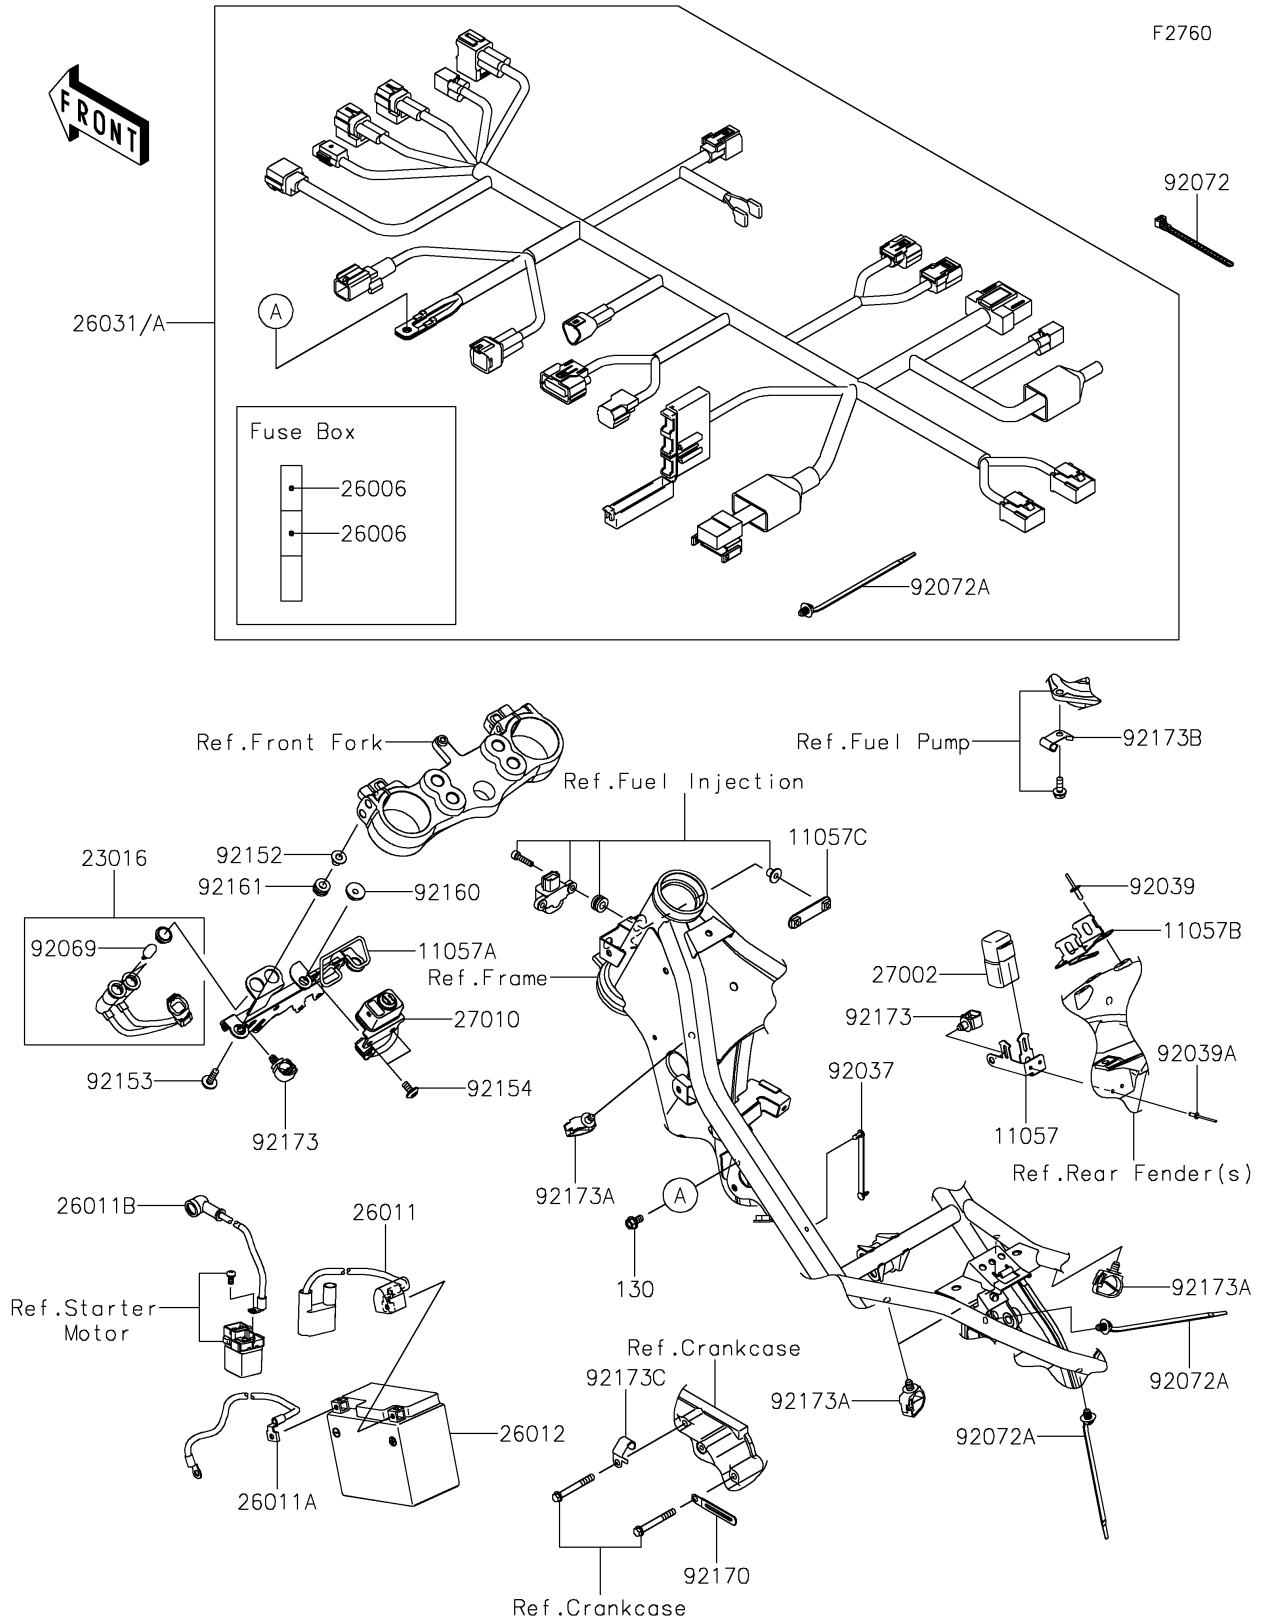

2021 KLX[®]300R

PARTS DIAGRAM

Chassis Electrical Equipment

2021 KLX[®]300R

PARTS LIST

Chassis Electrical Equipment

ITEM NAME

PART NUMBER

QUANTITY
