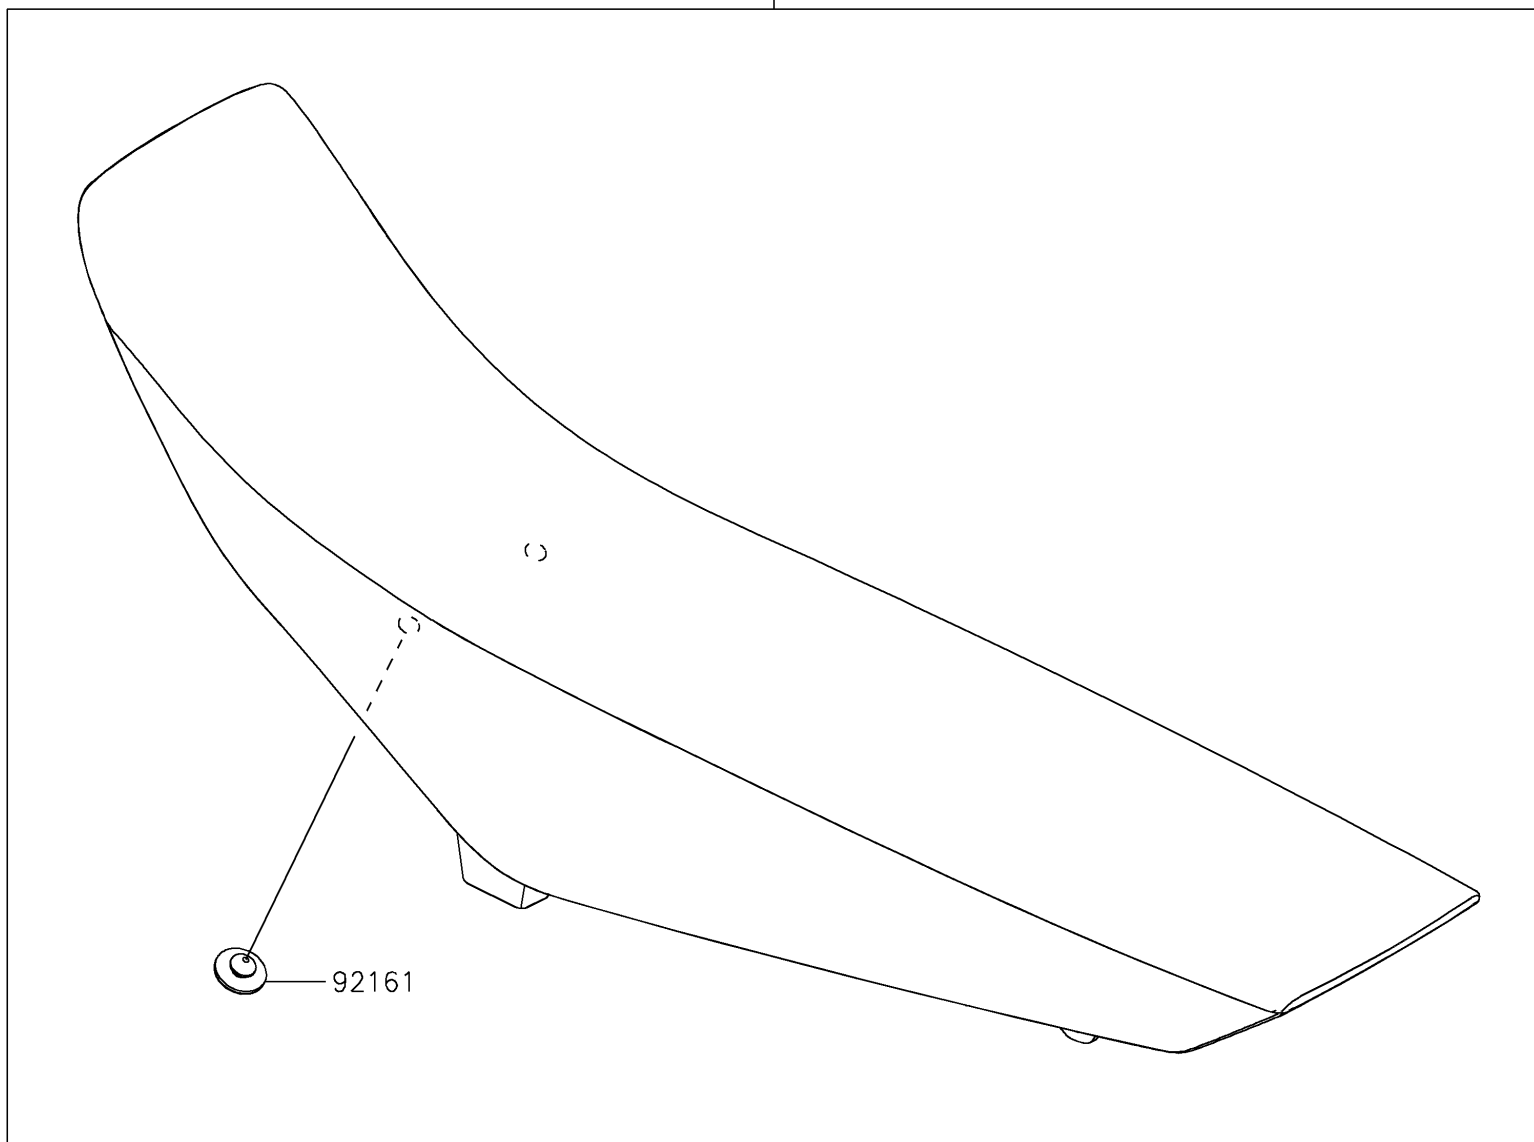

2021 KLX[®] 300R

PARTS DIAGRAM

Seat

F2510

53066

92161

2021 KLX[®]300R

PARTS LIST

Seat

ITEM NAME

PART NUMBER

QUANTITY
