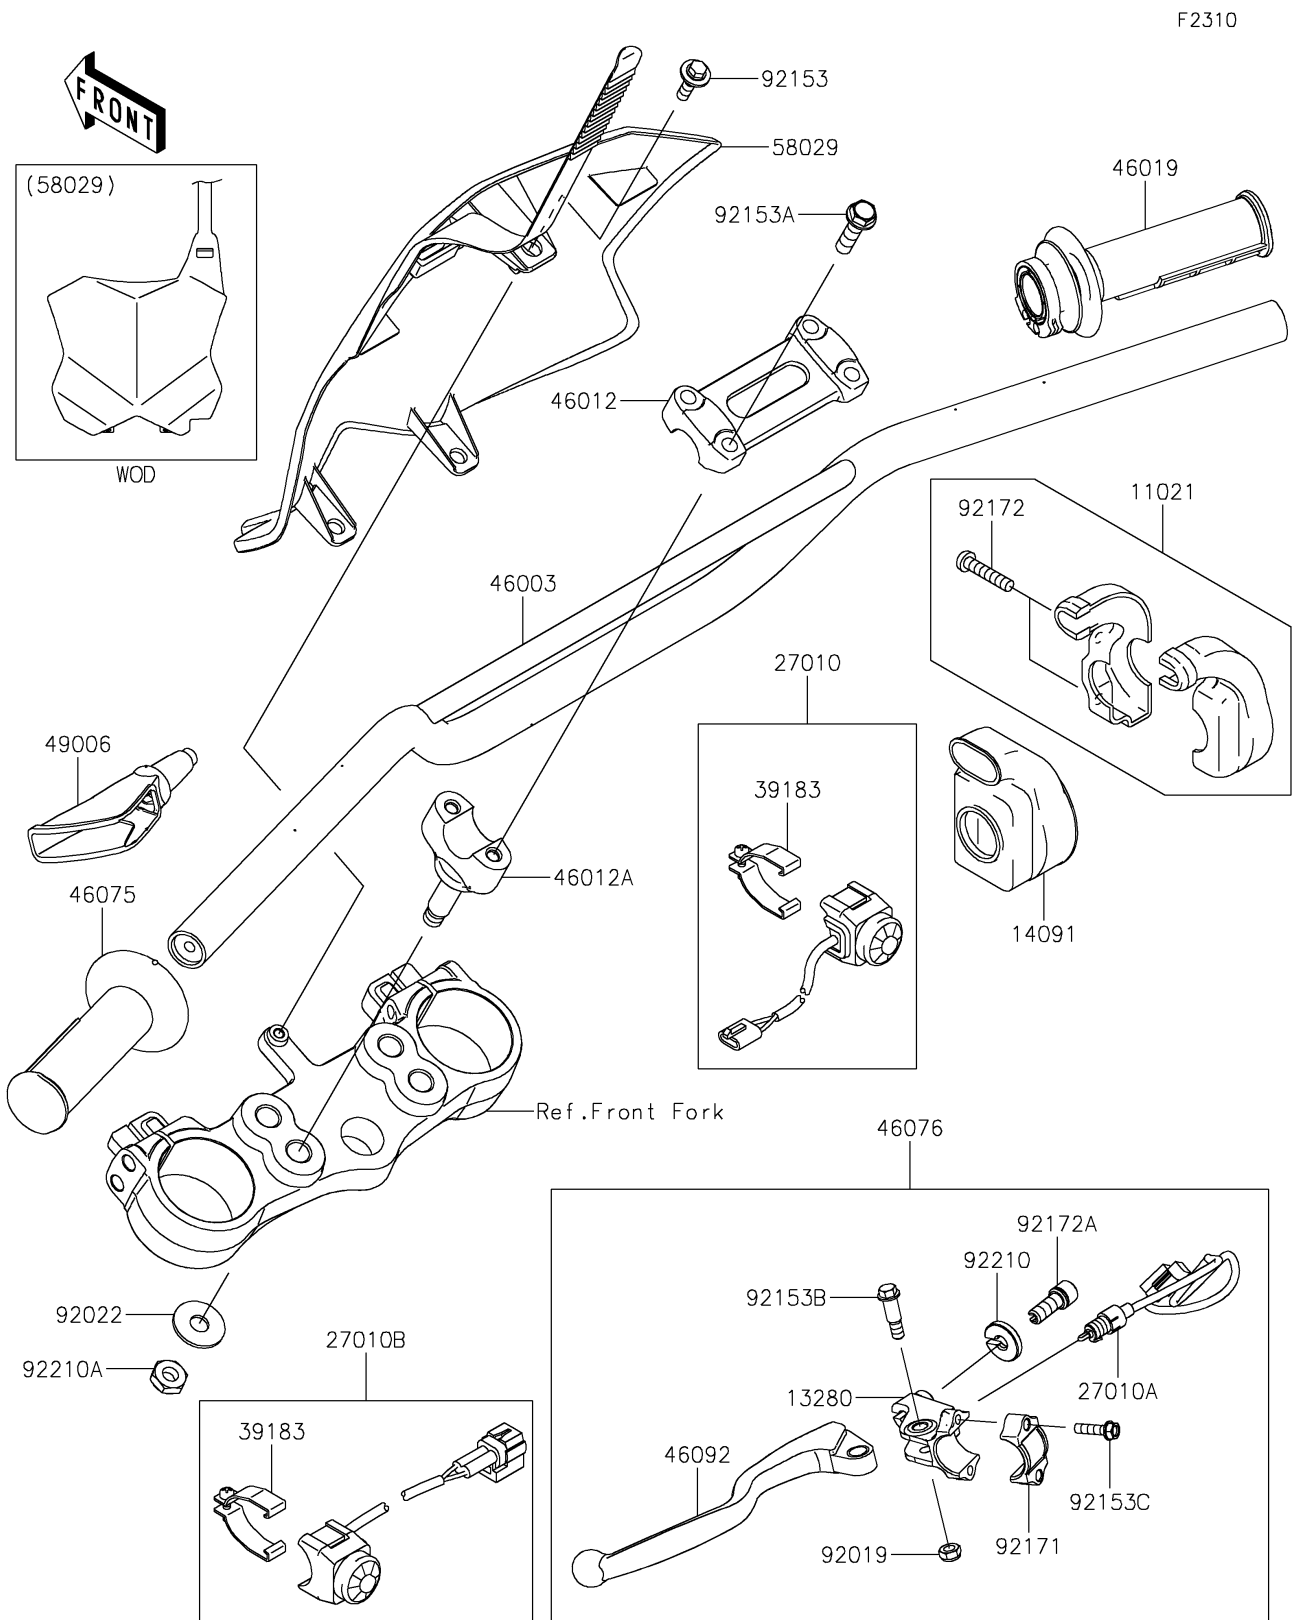

2021 KLX[®]300R

PARTS DIAGRAM

Handlebar

2021 KLX[®]300R

PARTS LIST

Handlebar

Kawasaki

Let the Good Times Roll[®]

ITEM NAME

PART NUMBER

QUANTITY
