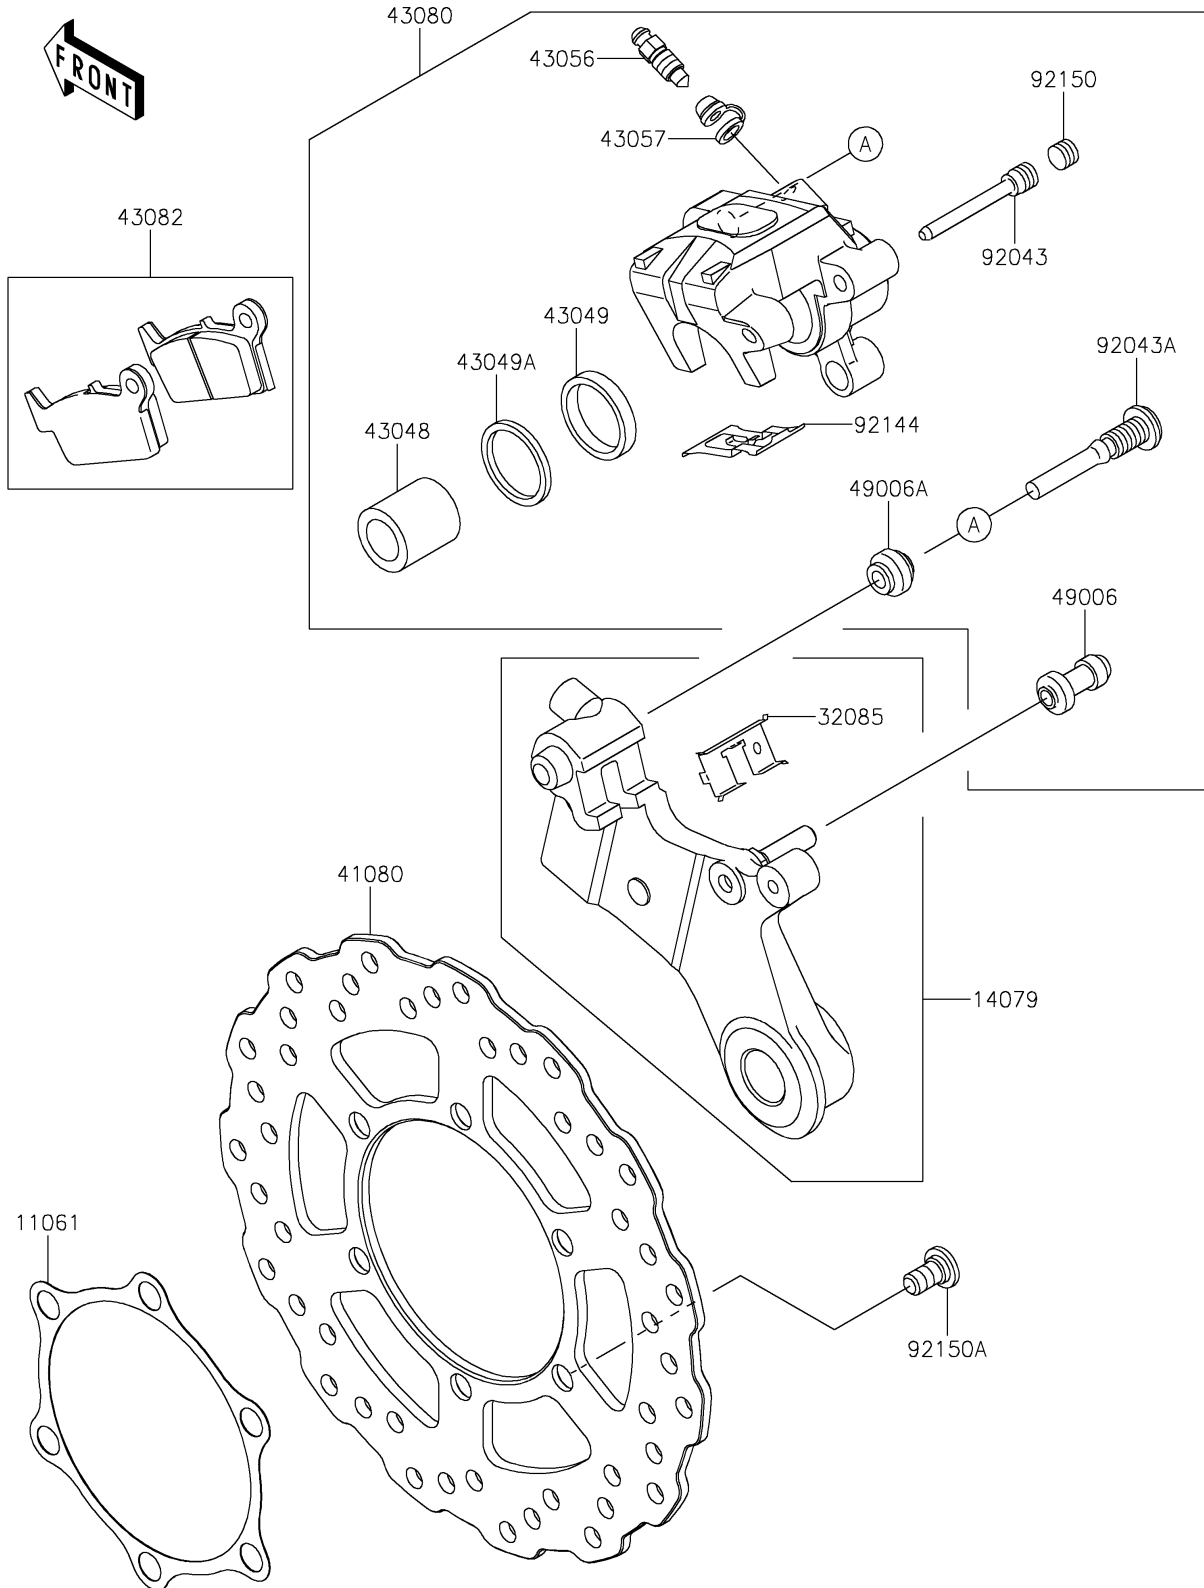

2021 KLX[®]300R

PARTS DIAGRAM

Rear Brake

F2294

2021 KLX[®]300R

PARTS LIST

Rear Brake

ITEM NAME

PART NUMBER

QUANTITY
