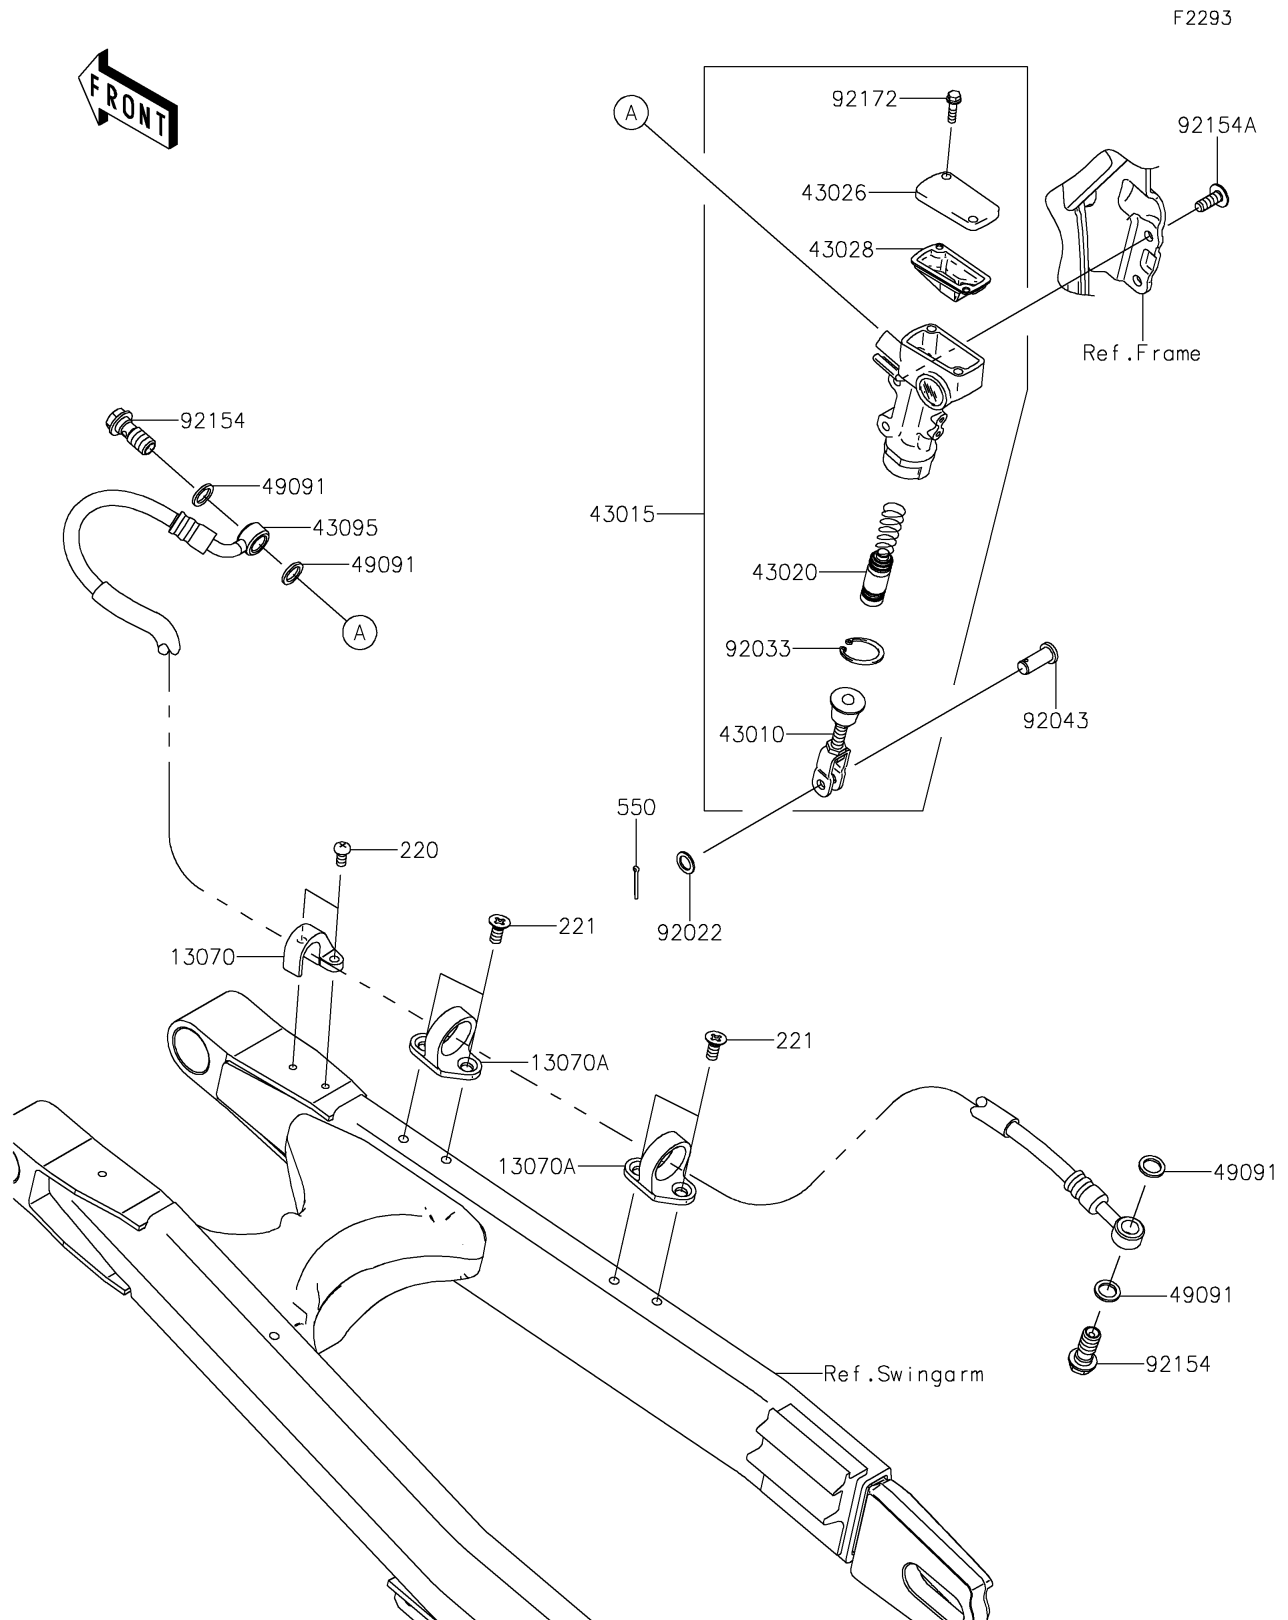

2022 KLX300R

PARTS DIAGRAM

Rear Master Cylinder

2022 KLX300R

PARTS LIST

Rear Master Cylinder

ITEM NAME	PART NUMBER	QUANTITY
GUIDE,BRAKE HOSE (Ref # 13070)	13070-0826	1
GUIDE,HOSE (Ref # 13070A)	13070-1144	2
ROD-ASSY-BRAKE (Ref # 43010)	43010-1087	1
CYLINDER-ASSY-MASTER (Ref # 43015)	43015-0168	1
PISTON-COMP-BRAKE (Ref # 43020)	43020-1094	1
CAP-BRAKE (Ref # 43026)	43026-0023	1
DIAPHRAGM (Ref # 43028)	43028-1092	1
HOSE-BRAKE,M/CYLINDER-CALIPER (Ref # 43095)	43095-1643	1
WASHER-SEAL,10.1X14.5X1.5 (Ref # 49091)	49091-0001	4
WASHER,8.5X13X1 (Ref # 92022)	92022-1028	1
RING-SNAP,20.9X24.6X1.2 (Ref # 92033)	92033-0079	1
PIN (Ref # 92043)	92043-0004	1
BOLT,FLANGED,10X23 (Ref # 92154)	92154-0732	2
BOLT,SOCKET,6X16 (Ref # 92154A)	92154-1678	2
SCREW (Ref # 92172)	92172-1064	2
SCREW-PAN-CROS,5X10 (Ref # 220)	220AA0510	2
SCREW-CSK-CROS,6X10 (Ref # 221)	221AA0610	4
PIN-COTTER,2.0X15 (Ref # 550)	550AA2015	1